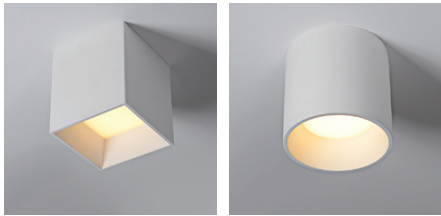

SURFACE MOUNTED CEILING LAMP

KL-SP00056

KL-SP00057

KL-SP00058

KL-SP00059

Color/Material:

	White Gypsum (Paintable)			Grey Smooth Cement
--	--------------------------------	--	--	--------------------------

CE RoHS IP20    