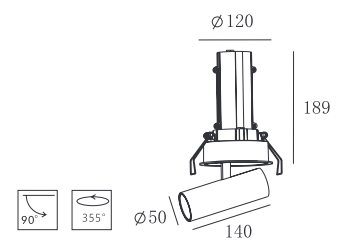

Housing Color:

Jacket:

CE RoHS IP20

KL-SP00187

- **Product Size:** Ø120×190
- **Housing Color:** Black/White
- **Jacket Color:** Black/White/Matt Gold/Silver
- **Specification:** 14W LED/ 3000K/ CRI80-90
- **LED Chip:** CREE® PHILIPS LUMILEDS
- **IP Rating:** IP20
- **Voltage:** 220-240V
- **Rotation:** 0-90°/ 355°
- **Beam Angle:** 20°/40°/60°
- **Material:** Aluminum