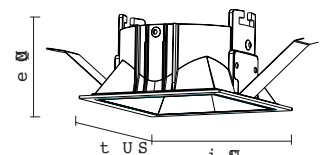

KL-SP00194

LAMP DETAILS

Gu10 1x15W max
Optional:LED GU10

PRODUCT DETAILS

230V~50/60Hz
Material:aluminium

PRODUCT SIZE WEIGHT

0.08kg
L:86mm
W:86mm
H:40mm

KL-SP00195