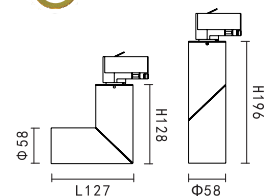

PRODUCT SIZE WEIGHT

0.4kg
H:196mm
D:58mm

- Body Color
  - Black
  - White
  - Gold
  - Copper
- Reflector
  - Copper
  - Black
  - White
  - Gold