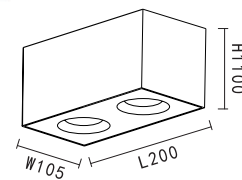

PRODUCT SIZE WEIGHT

0.48kg
L:97mm
W:97mm
H:140mm

- black
- white
- gold
- copper

KL-SP00235

LAMP DETAILS

Gu10 1x35W max
Optional:LED GU10

LED:37V 250mA
LED wattage:9.25W

PRODUCT DETAILS

230V~ 50/60Hz
Material: aluminium