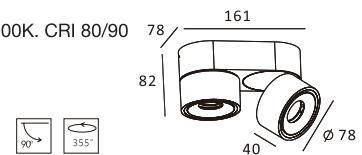

KL-SP00093

CE RoHS IP20

Specification: 2x9.5W LED/ 3000K/4000K/5000K, CRI 80/90
LED Chip: CREE® PHILIPS
Voltage: 220-240V
Rotation: 355° & 90°
Beam Angle: 15°/24°/36°