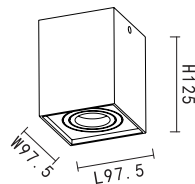

PRODUCT SIZE WEIGHT

0.52kg
L:97.5mm
W:97.5mm
H:125mm