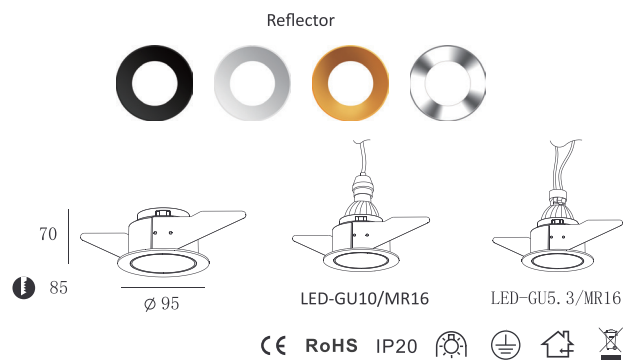

180×180

E(lx/klm)	D(m)	h(m)
1	1048	0.63
2	262	1.25
3	116	1.88
4	65	2.51
5	42	3.31

OPTIONS:
LED POWER SUPPLY 350-550mA-DC/DIM

Reflector Color:

KL-SP00145

- **Product Size:** 175×175×150
- **Reflector Color:** Black/White/Matt Gold/Blue
- **Specification:** 18.5W LED
3000K/4000K/5000K, CRI 80/90
- **LED:** CREE® PHILIPS CITIZEN
- **IP Rating:** IP20/IP44
- **Voltage:** 220-240V
- **Beam Angle:** 40°
- **Material:** Gypsum & Die-casting Aluminum

Trimless recessed down light with high quality gypsum in nice curved shape, and die-casting aluminum reflector. Multiple color options for the reflector are available and can be easily replaced. Light source with glass diffuser and 3D soft light effect. IP20, can also be IP44.

ROUND DEEP DOWNLIGHT

KL-SP00146

- **Product Size:** $\varnothing 95 \times 70$
- **Trim Color:** Black/White
- **Reflector Color:** Black/White/Matt Gold/Silver
- **Specification:** 1x10W LED MR16/3000K/CRI 80/8001m
- **LED:** CREE®
- **IP Rating:** IP20
- **Voltage:** 220-240V
- **Beam Angle:** 20°/40°/60°
- **Material:** Die-casting Aluminum

KL-SP00147

- **Product Size:** $\varnothing 95 \times 52$
- **Trim Color:** Black/White
- **Reflector Color:** Black/White
- **Specification:** 1 \times 10W LED MR16/3000K/CRI 80/8001m
- **LED:** CREE[®]
- **IP Rating:** IP20
- **Voltage:** 220-240V
- **Beam Angle:** 20°/40°/60°
- **Material:** Die-casting Aluminum