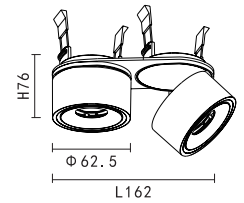

KL-SP00218

LAMP DETAILS

2*LED:37V 200mA
LED wattage:14.8W

PRODUCT DETAILS

220-240V~ 50/60Hz
Total wattage:16W
Material:aluminium