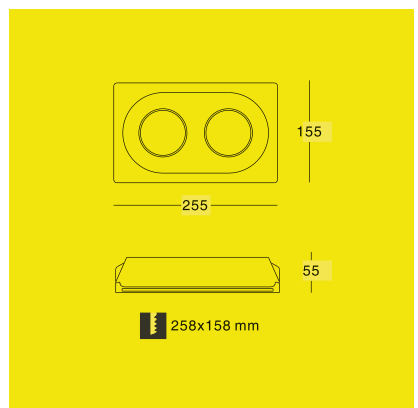

Item No.	Voltage	Frequency	Light Source	Wattage
KL-SP00040	220-240V	50Hz	GU10	MAX 2×35W
	12V	50Hz	GU5.3	MAX 2×35W