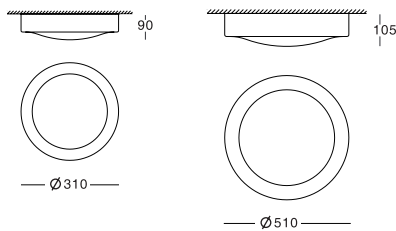

CE RoHS IP20