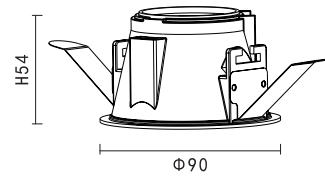

LAMP DETAILS

Gu10 1x15W max
Optional:LED GU10

PRODUCT DETAILS

230V~50/60Hz
Material:aluminium/steel

PRODUCT SIZE WEIGHT

0.12kg
H:54mm
D:90mm

Body Color

-  Black
-  White
-  Gold
-  Copper