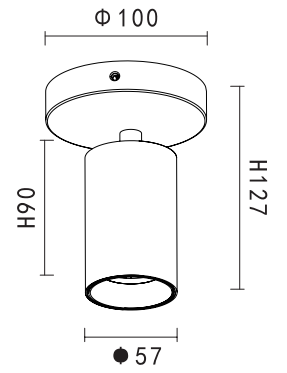

KL-SP00251

LAMP DETAILS

Gu10 1x13W max
Optional:LED GU10

PRODUCT DETAILS

220-240V~ 50/60Hz
Material:aluminium/steel

PRODUCT SIZE WEIGHT

0.24kg
H:127mm
D:100mm

Body Color

- Black
- White
- Gold
- Copper

Reflector

- Copper
- Black
- White
- Gold

KL-SP00252

LAMP DETAILS

Gu10 1x13W max
Optional:LED GU10

PRODUCT DETAILS

220-240V~ 50/60Hz
Material:aluminium/steel

PRODUCT SIZE WEIGHT

0.33kg
L:100mm
W:100mm
H:127mm