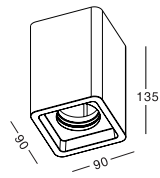

Item No.
KL-SP00062