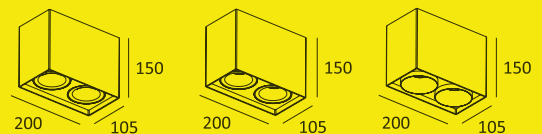

KL-SP00108

KL-SP00109

KL-SP00110

Body Color:

- **Product Size:** 200×105×150
- **Body Color:** Black/White
- **Specification:** MJ-1024 21W(1670lm)
MJ-1025 21W(1804lm)
MJ-1026 21W(1844lm)
3000K/4000K/5000K, CRI 80/90
- **LED:** CREE® PHILIPS
- **IP Rating:** IP20
- **Voltage:** 220-240V
- **Beam Angle:** 15°/25°/38°/60°
- **Material:** Aluminum