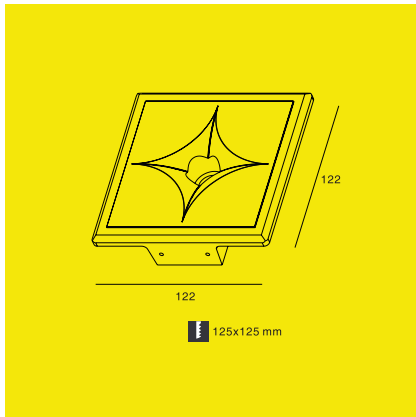

Item No.	Voltage	Frequency	Light Source	Wattage
KL-SP00019	220-240V	50Hz	GU10	MAX 35W
	12V	50Hz	GU5.3	MAX 35W