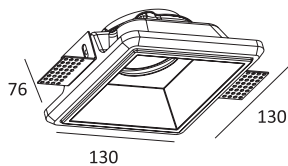

133x133

133x133

Voltage: 220-240V / 12V
Frequency: 50Hz
Lamp Holder: GU10 / GU5.3
Wattage: MAX LED 13W
Adjustable Angle: 30°

161x161