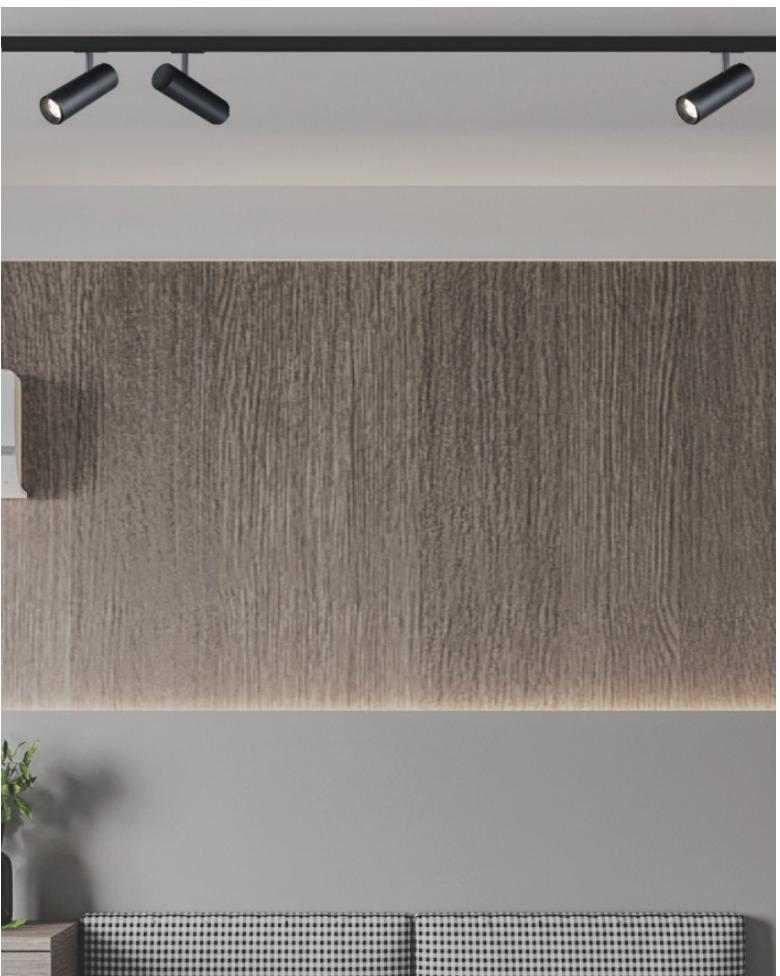

KL-SP00271

- black
- white
- gold
- copper

LAMP DETAILS

LED:36V 200mA
LED wattage:7.5W

PRODUCT DETAILS

230V~50/60Hz
Total wattage:8.5W
Material:aluminium/steel

PRODUCT SIZE WEIGHT

0.24kg
H:154mm
D:40mm