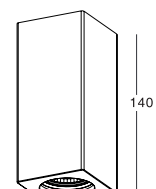

Color/Material:

White
Gypsum
(Paintable)

Grey
Smooth
Cement

CE RoHS IP20

Voltage	Frequency	Light Source	Wattage
220-240V	50Hz	GU10	MAX 35W