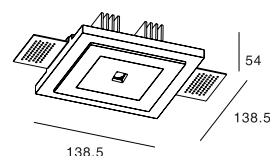

Item No.	Voltage	Frequency	Light Source	Wattage
KL-SP00041	220-240V	50Hz	LOB1507	11W
KL-SP00042	220-240V	50Hz	LOB1507	11W
KL-SP00043	220-240V	50Hz	LOB1507	11W