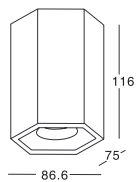

Item No.
KL-SP00062