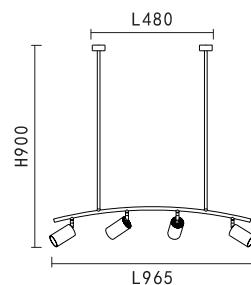

Gu10 4x13W max
Optional:LED GU10

PRODUCT DETAILS

230V~50/60Hz
Material:aluminium/steel

PRODUCT SIZE WEIGHT

1.8kg
W:30mm
H:900mm
L:965mm
D: 57mm

-  black
-  white
-  gold
-  copper

- black
- white
- gold
- copper