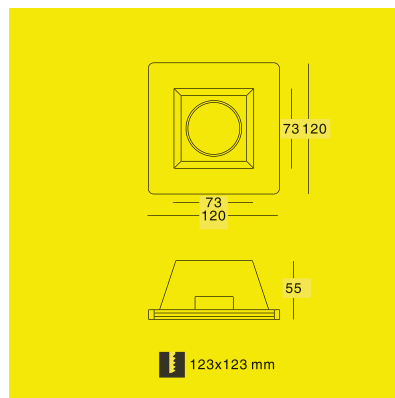

Item No.	Voltage	Frequency	Light Source	Wattage
KL-SP00010	220-240V	50Hz	GU10	MAX 35W
	12V	50Hz	GU5.3	MAX 35W