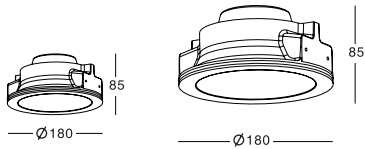

ⓘ Ø 183mm

ⓘ Ø 283mm