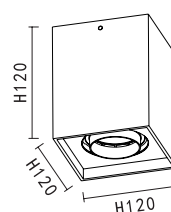

PRODUCT SIZE WEIGHT

0.49kg
L:96mm
W:96mm
H:120mm