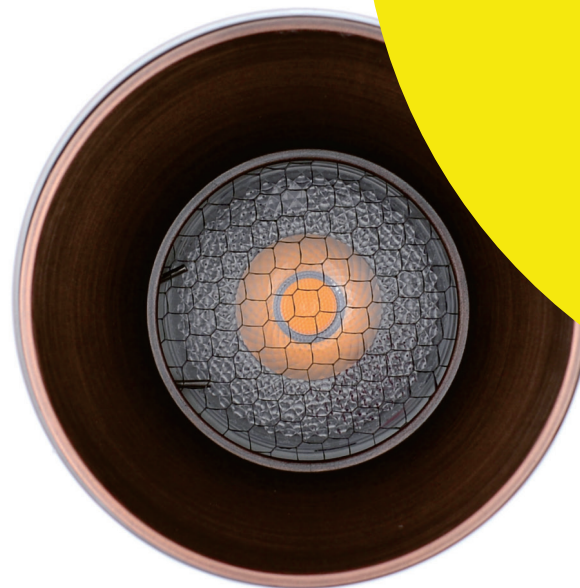

KL-SP00004

Voltage: 220-240V / 12V
Frequency: 50Hz
Lamp Holder: GU10 / GU5.3
Wattage: MAX LED 13W

Ø120
 123x123

KL-SP00003

**TRIMLESS
DOWNLIGHT**

KL-SP00004

KL-SP00005

Voltage: 220-240V / 12V
Frequency: 50Hz
Lamp Holder: GU10 / GU5.3
Wattage: MAX LED 13W
Adjustable Angle: 30°

113×113

KL-SP00006

Voltage: 220-240V / 12V
Frequency: 50Hz
Lamp Holder: GU10 / GU5.3
Wattage: MAX LED 13W
Adjustable Angle: 30°

113×113

Honeycomb

Glass

Liner Spread Lens

Frosted Glass