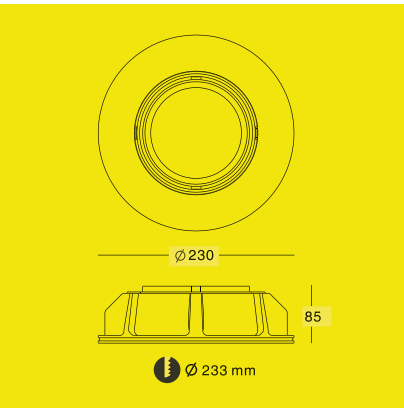

Item No.	Voltage	Frequency	Light Source	Wattage
KL-SP00035	12V	50Hz	AR111	MAX 50W