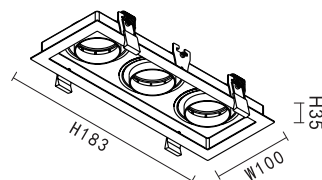

PRODUCT SIZE WEIGHT

0.3kg
W:100mm
H:35mm
L:265mm