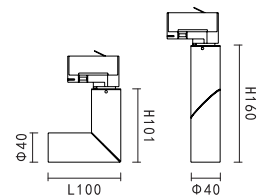

PRODUCT SIZE WEIGHT

0.6kg
H:196mm
D:58mm