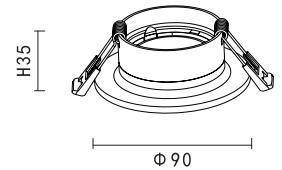

KL-SP00203

LAMP DETAILS

Gu10 max 1x15W
Optional:LED

PRODUCT DETAILS

230V~50/60Hz
Material:aluminium

PRODUCT SIZE WEIGHT

0.1kg
H:35mm
D:90mm

- black
- white
- gold
- copper