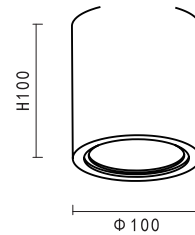

KL-SP00233

LAMP DETAILS

Gu10 1x35W max
Optional:LED GU10

LED:37V 250mA
LED wattage:9.25W

PRODUCT DETAILS

230V~ 50/60Hz
Material: aluminium

PRODUCT SIZE WEIGHT

0.6kg
H:100mm
D:100mm

- black
- white
- gold
- copper

KL-SP00234

LAMP DETAILS

Gu10 2x35W max
Optional:LED

2*LED:37V 250mA
LED wattage:18.5W

PRODUCT DETAILS

230V~ 50/60Hz
Material: aluminium