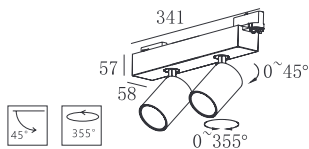

Housing Color:

Jacket:

KL-SP00184

- **Product Size:** 57×58×196
- **Housing Color:** Black/White
- **Jacket Color:** Black/White/Matt Gold/Silver
- **Specification:** 10W LED/ 3000K/ CRI80-90/ 870lm
- **LED Chip:** CREE® PHILIPS LUMILEDS
- **IP Rating:** IP20
- **Voltage:** 220-240V
- **Rotation:** 0-45°/ 355°
- **Beam Angle:** 20°/40°/60°
- **Material:** Aluminum