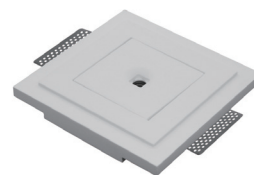

KL-SP00043