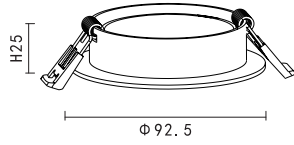

PRODUCT SIZE WEIGHT
 0.34kg
 H:83.6mm
 D:115mm

-  black
-  white
-  gold
-  copper

KL-SP00201

LAMP DETAILS

Gu10 max 1x15W
Optional:LED GU10

PRODUCT DETAILS

230V~50/60Hz
Material:aluminium

PRODUCT SIZE WEIGHT