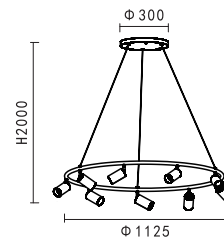

KL-SP00281

LAMP DETAILS

Gu10 9x13W max
Optional:LED GU10

PRODUCT DETAILS

230V~50/60Hz
Material:aluminium/steel

PRODUCT SIZE WEIGHT

4.0kg
D:1125mm
H:2000mm
D:57mm

- black
- white
- gold
- copper