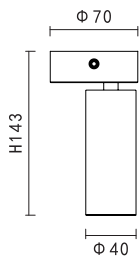

PRODUCT SIZE WEIGHT

0.22kg
H:143mm
D:70mm