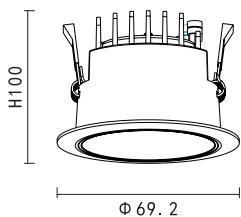

KL-SP00199

LAMP DETAILS
LED:36V 250mA
LED wattage:9.3W

PRODUCT DETAILS
230V~50/60Hz
Total wattage:11W
Material:aluminium

PRODUCT SIZE WEIGHT
0.22kg
H:100mm
D:69.2mm

1. Body Color
2. Black
   - White
   - Gold
   - Copper
3. Reflector
4. Copper
   - Black
   - White
   - Gold
   - Silver

KL-SP00200

LAMP DETAILS
LED:36V 500mA
LED wattage:18W

PRODUCT DETAILS
230V~50/60Hz
Total wattage:21W
Material:aluminium

PRODUCT SIZE WEIGHT
0.34kg
H:83.6mm
D:115mm