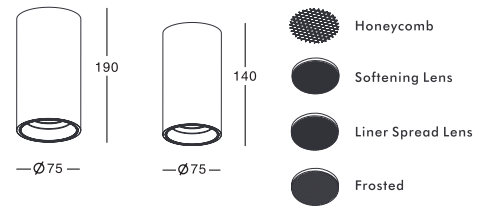

- Honeycomb
- Softening Lens
- Liner Spread Lens
- Frosted

COLOR/MATERIAL

CE RoHS IP20

Item No.	Voltage	Frequency	Light Source	Wattage
KL-SP00078	220-240V	50Hz	GU10	MAX 35W
	12V	50Hz	GU5.3	MAX 35W

Item No.	Voltage	Frequency	Light Source	Wattage
KL-SP00079	220-240V	50Hz	GU10	MAX 35W
	12V	50Hz	GU5.3	MAX 35W