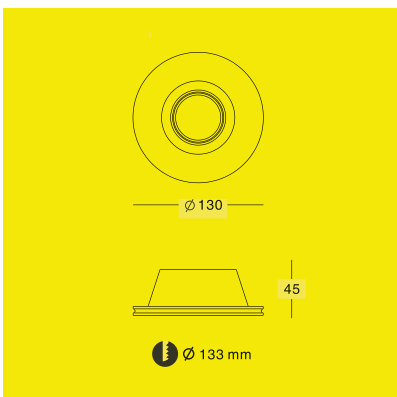

Bronze

Gold

KL-SP00001

Voltage: 220-240V / 12V
Frequency: 50Hz
Lamp Holder: GU10 / GU5.3
Wattage: MAX LED 13W

 123×123

KL-SP00002

Voltage: 220-240V / 12V
Frequency: 50Hz
Lamp Holder: GU10 / GU5.3
Wattage: MAX LED 13W

113×113

KL-SP00006

Voltage: 220-240V / 12V
Frequency: 50Hz
Lamp Holder: GU10 / GU5.3
Wattage: MAX LED 13W
Adjustable Angle: 30°

113×113

Honeycomb

Glass

Liner Spread Lens

Frosted Glass

Voltage: 220-240V / 12V
Frequency: 50Hz
Lamp Holder: GU10 / GU5.3
Wattage: MAX LED 13W
Adjustable Angle: 30°

KL-SP00009

 161x161

Item No.	Voltage	Frequency	Light Source	Wattage
KL-SP00010	220-240V	50Hz	GU10	MAX 35W
	12V	50Hz	GU5.3	MAX 35W