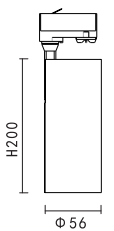

PRODUCT SIZE WEIGHT

0.76kg
H:200mm
D:85mm