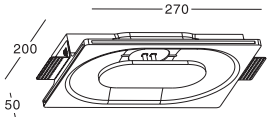

Voltage: 220-240V
Frequency: 50Hz
Light Source: SMD 2835
Wattage: MAX 10W

COLOR/MATERIAL

White
Gypsum
(Paintable)