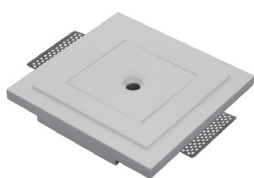

KL-SP00041