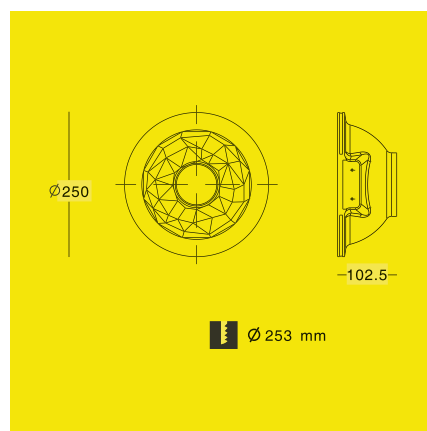

Item No.	Voltage	Frequency	Light Source	Wattage
KL-SP00033	220-240V	50Hz	GU10	MAX 35W
	12V	50Hz	GU5.3	MAX 35W