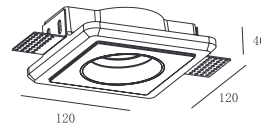

Bronze

Gold

KL-SP00001

Voltage: 220-240V / 12V
Frequency: 50Hz
Lamp Holder: GU10 / GU5.3
Wattage: MAX LED 13W

 123×123

KL-SP00002

Voltage: 220-240V / 12V
Frequency: 50Hz
Lamp Holder: GU10 / GU5.3
Wattage: MAX LED 13W