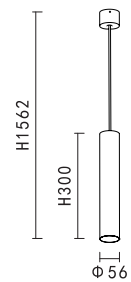

PRODUCT SIZE WEIGHT

0.58kg
H:1562mm
D:56mm