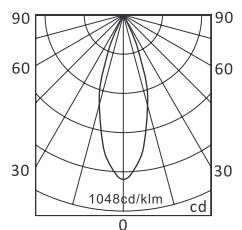

E(lx/klm)	D(m)	h(m)
1	1048	0.63
2	262	1.25
3	116	1.88
4	65	2.51
5	42	3.31

OPTIONS:
LED POWER SUPPLY 350-550mA-DC/DIM

Reflector Color: