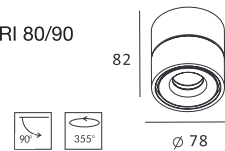

KL-SP00092

CE RoHS IP20

Specification: 9.5W LED/ 3000K/4000K/5000K, CRI 80/90
LED Chip: CREE® PHILIPS
Voltage: 220-240V
Rotation: 355° & 90°
Beam Angle: 15°/24°/36°