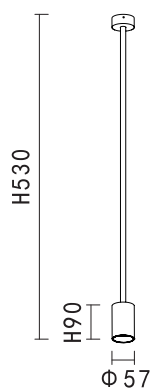

PRODUCT SIZE WEIGHT

0.28kg
H:530mm
D:57mm

Body Color

- Black
- White
- Gold
- Copper

Reflector

- Copper
- Black
- White
- Gold
- Silver

KL-SP00222-700

LAMP DETAILS

Gu10 1x15W max
Optional:LED GU10

PRODUCT DETAILS

230V~50/60Hz
Material:aluminium