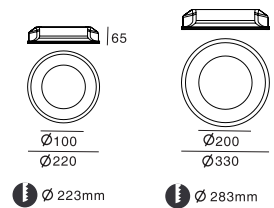

Bronze

Gold

KL-SP00001

Voltage: 220-240V / 12V
Frequency: 50Hz
Lamp Holder: GU10 / GU5.3
Wattage: MAX LED 13W

 123×123

KL-SP00002

Voltage: 220-240V / 12V
Frequency: 50Hz
Lamp Holder: GU10 / GU5.3
Wattage: MAX LED 13W

CE RoHS IP20

Item No.	Voltage	Frequency	Light Source	Wattage
KL-SP00048	220-240V	50Hz	E27	MAX 4x18W/CFL
KL-SP00049	220-240V	/	SMD 5050	MAX 12Wx1.6M

223x223mm

333x333 mm

KL-SP00050B

KL-SP00050A

KL-SP00051B

KL-SP00051A