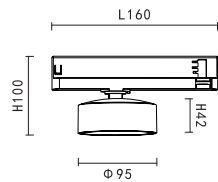

PRODUCT SIZE WEIGHT

0.37kg
H:100mm
D:95mm