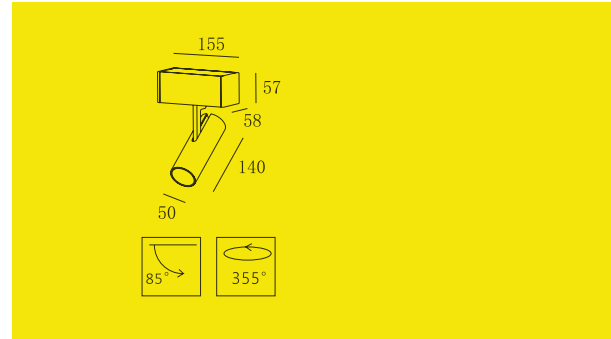

Stick:

Jacket: