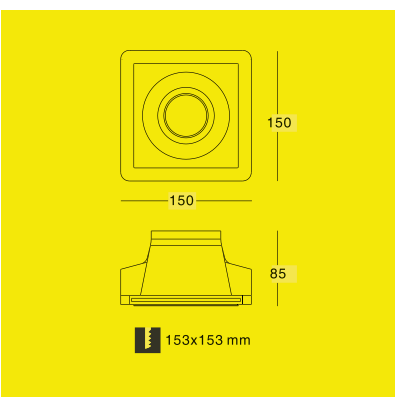

Item No.	Voltage	Frequency	Light Source	Wattage
KL-SP00012	220-240V	50Hz	GU10	MAX 35W
	12V	50Hz	GU5.3	MAX 35W