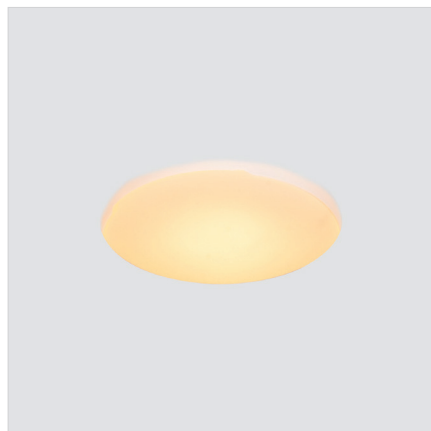

Item No.	Voltage	Frequency	Light Source	Wattage
KL-SP00013	220-240V	50Hz	GU10	MAX 35W
	12V	50Hz	GU5.3	MAX 35W