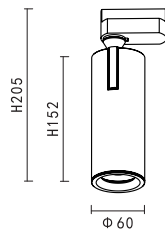

PRODUCT SIZE WEIGHT

0.32kg
H:205mm
D:60mm