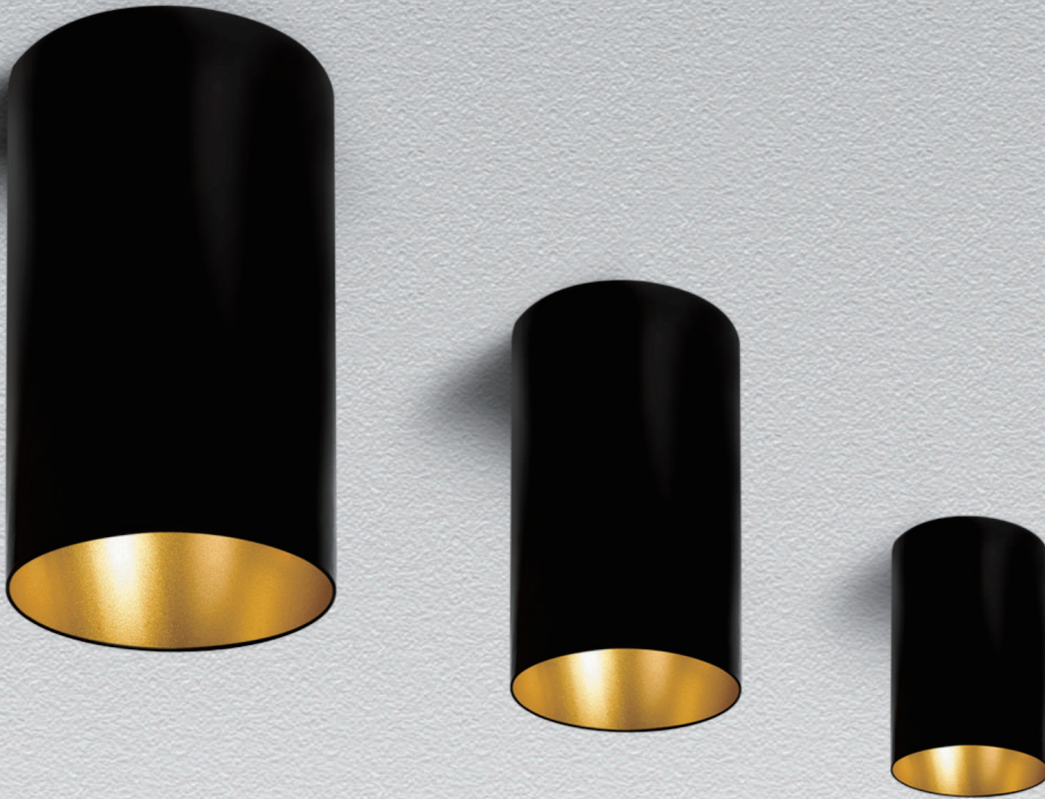

KL-SP00142

- **Product Size:** $\varnothing 123 \times 150$
- **Reflector Color:** Black/White/Matt Gold/Blue
- **Specification:** 18.5W LED
3000K/4000K/5000K, CRI 80/90
- **LED:** CREE® PHILIPS CITIZEN
- **IP Rating:** IP20/IP44
- **Voltage:** 220-240V
- **Beam Angle:** 40°
- **Material:** Die-casting Aluminum