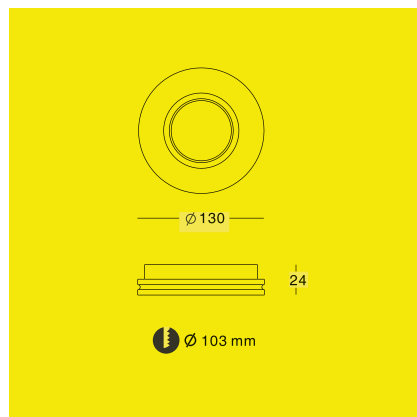

Item No.	Voltage	Frequency	Light Source	Wattage
KL-SP00016	220-240V	50Hz	GU10	MAX 35W
	12V	50Hz	GU5.3	MAX 35W