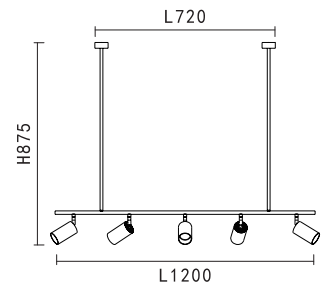

PRODUCT SIZE WEIGHT

2.1kg
W:30mm
H:875mm
L:1200mm
D:57mm

KL-SP00239

LAMP DETAILS

Gu10 1x35W max
Optional:LED

PRODUCT DETAILS

220-240V~ 50/60Hz
Material:aluminium

PRODUCT SIZE WEIGHT

0.54kg
H:350mm
D:56.5mm