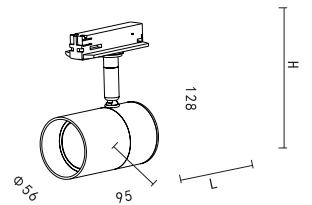

PRODUCT DETAILS

220-240V~ 50/60Hz
Material:aluminium/steel

PRODUCT SIZE WEIGHT

0,22kg
H:128mm
D:56mm