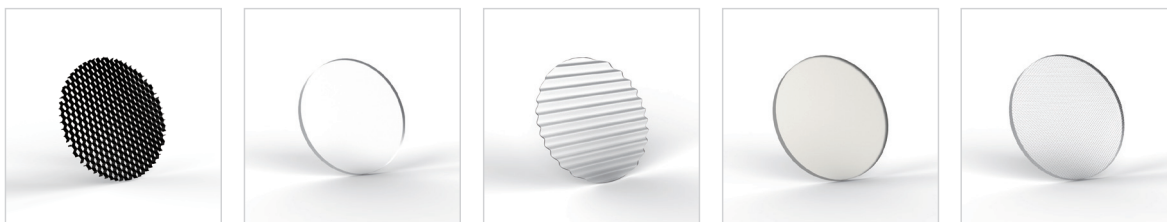

Light Altering Devices:

Honeycomb

Glass

Liner Spread Lens

Frosted Glass

Softening Lens