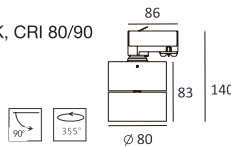

CE RoHS IP20    

Specification: 9.5W LED/ 3000K/4000K/5000K, CRI 80/90
LED Chip: CREE® PHILIPS
Voltage: 220-240V
Rotation: 355° & 90°
Beam Angle: 15°/24°/36°

KL-SP00092D

CE RoHS IP20    

Specification: 9.5W LED/ 3000K/4000K/5000K, CRI 80/90
LED Chip: CREE® PHILIPS
Voltage: 220-240V
Rotation: 355° & 90°
Beam Angle: 15°/24°/36°