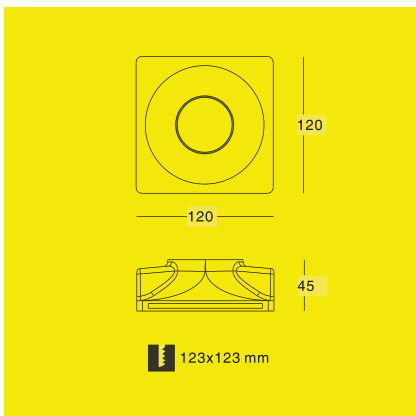

Item No.	Voltage	Frequency	Light Source	Wattage
KL-SP00017	220-240V	50Hz	GU10	MAX 35W
	12V	50Hz	GU5.3	MAX 35W