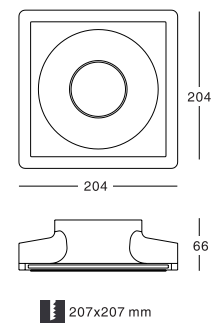

CE RoHS IP20

Voltage	Frequency	Light Source	Wattage
220-240V	50Hz	GU10	MAX 50W
12V	50Hz	GU5.3	MAX 50W