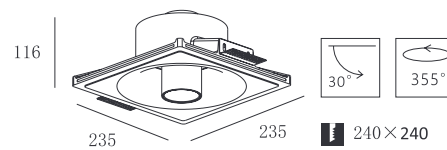

Color options for parts:

KL-SP00150

- **Product Size:** ∅ 136 × 73
- **Specification:** 11W LED/3000K/CR180/7051m
- **LED:** CREE® PHILIPS LUMILEDS
- **IP Rating:** IP20
- **Voltage:** 220-240V
- **Beam Angle:** 20°/40°/60°
- **Rotation:** 0-30°/355°
- **Material:** Die-casting Aluminum

CE RoHS IP20   

TONO ROUND WITH TRIM

Color options for parts:

KL-SP00151

- **Product Size:** 175×175×73
- **Specification:** 11W LED/3000K/CRI 80/7051m
- **LED:** CREE® PHILIPS LUMILEDS
- **IP Rating:** IP20
- **Voltage:** 220-240V
- **Beam Angle:** 20°/40°/60°
- **Rotation:** 0-30°/355°
- **Material:** Gypsum & Die-casting Aluminum

Color options for parts:

CE RoHS IP20    

KL-SP00152

- **Product Size:** 235×235×116
- **Specification:** 11W LED/3000K/CRI 80/7051m
- **LED:** CREE® PHILIPS
- **IP Rating:** IP20
- **Voltage:** 220-240V
- **Beam Angle:** 20°/40°/60°
- **Rotation:** 0-30°/355°
- **Material:** Gypsum & Die-casting Aluminum