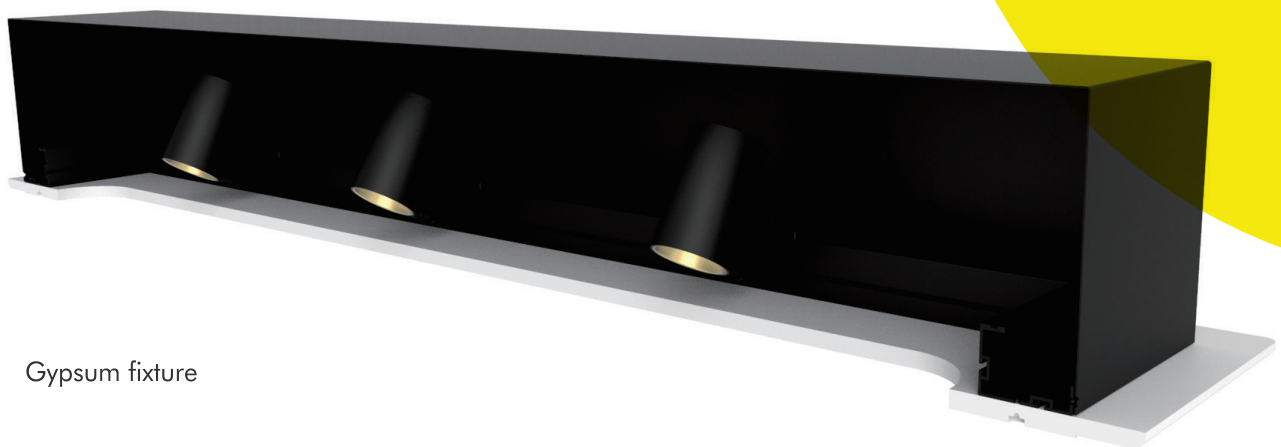

Body Color:

<p>KL-SP00171</p>	<p>KL-SP00172</p>	
--------------------------	--------------------------	--

KL-SP00173

KL-SP00174

KL-SP00175

Gypsum fixture

KL-SP00176

- **Product Size:** $\phi 95 \times 171$
- **Housing Color:** Black/White
- **Jacket Color:** Black/White/Matt Gold/Silver
- **Specification:** 10W LED/ 3000K/ CRI80-90
- **LED Chip:** **CREE® PHILIPS**
- **IP Rating:** IP20
- **Voltage:** 220-240V
- **Rotation:** 0-45°/ 355°
- **Beam Angle:** 20°/40°/60°
- **Material:** Aluminum