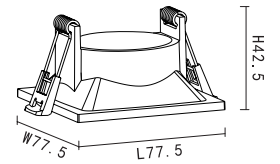

230V~50/60Hz
Material: aluminium/steel

PRODUCT SIZE WEIGHT

0.09kg
H:42mm
D:113.5mm

Body Color

-  black
-  white
-  gold
-  copper

Reflector

-  White
-  Black
-  Sliver
-  Gold
-  Gold

KL-SP00209