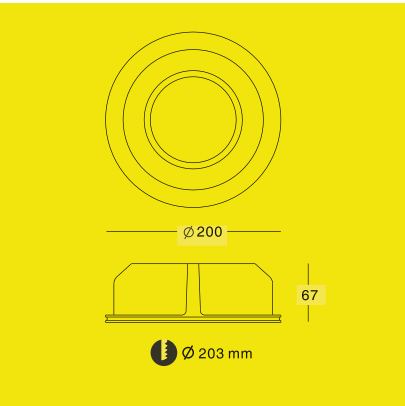

Item No.	Voltage	Frequency	Light Source	Wattage
KL-SP00034	12V	50Hz	AR111	MAX 50W