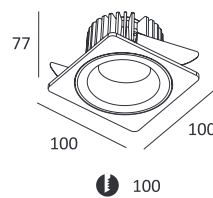

KL-SP00101

- **Product Size:** 100×100×77
- **Panel Color:** Black/White
- **Specification:** 9W LED
3000K/4000K/5000K, CRI 80/90
- **LED:** CREE® PHILIPS
- **IP Rating:** IP20
- **Voltage:** 220-240V
- **Beam Angle:** 15°/25°/38°/60°
- **Material:** Die-casting Aluminum