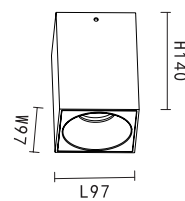

PRODUCT DETAILS

230V~ 50/60Hz
Material: aluminium

PRODUCT SIZE WEIGHT

0.48kg
L:97mm
W:97mm
H:140mm

KL-SP00233

LAMP DETAILS

Gu10 1x35W max
Optional:LED GU10

LED:37V 250mA
LED wattage:9.25W