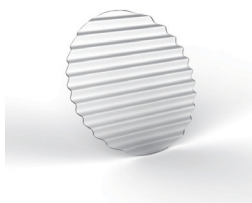

113×113

KL-SP00006

Voltage: 220-240V / 12V
Frequency: 50Hz
Lamp Holder: GU10 / GU5.3
Wattage: MAX LED 13W
Adjustable Angle: 30°

113×113

Honeycomb

Glass

Liner Spread Lens

Frosted Glass