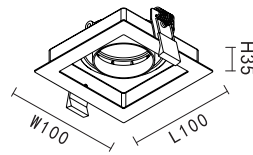

PRODUCT SIZE WEIGHT

0.16kg
W:100mm
H:35mm
L:100mm