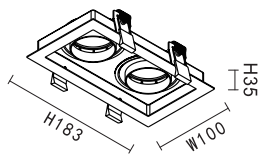

PRODUCT DETAILS

220-240V~ 50/60Hz
Material:aluminium/steel

PRODUCT SIZE WEIGHT

0.24kg
W:100mm
H:35mm
L:183mm

KL-SP00214

LAMP DETAILS

Gu10 3x13W max
Optional:LED GU10

PRODUCT DETAILS