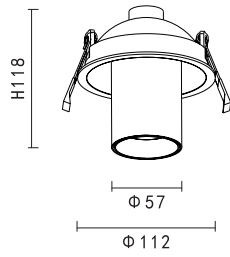

KL-SP00197