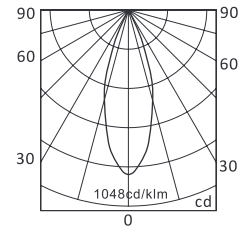

E(lx/klm)	D(m)	h(m)
1	1048	0.63
2	262	1.25
3	116	1.88
4	65	2.51
5	42	3.31

OPTIONS:
LED POWER SUPPLY 350-550mA-DC/DIM

Reflector Color:

KL-SP00144

- **Product Size:** 235×235×190
- **Reflector Color:** Black/White/Matt Gold/Blue
- **Specification:** 18.5W LED
  3000K/4000K/5000K, CRI 80/90
- **LED:** CREE® PHILIPS CITIZEN
- **IP Rating:** IP20/IP40
- **Voltage:** 220-240V
- **Beam Angle:** 40°
- **Material:** Gypsum & Die-casting Aluminum

Trimless recessed down light with high quality gypsum in nice curved shape, and die-casting aluminum reflector. Multiple color options for the reflector are available and can be easily replaced. Light source with glass diffuser and 3D soft light effect. IP20, can also be IP44.