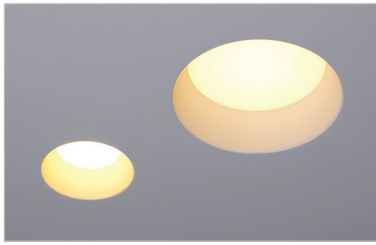

ⓘ Ø 183mm

ⓘ Ø 283mm