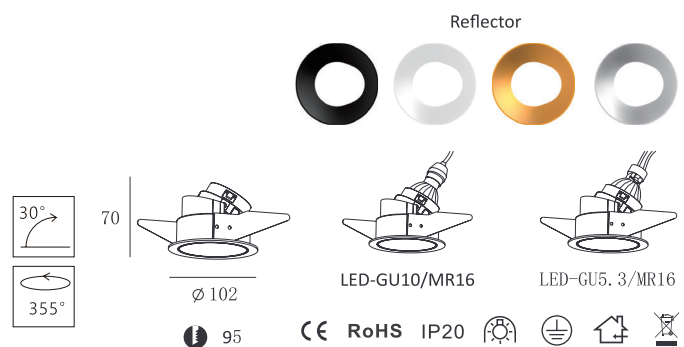

SQUARE DEEP DOWNLIGHT

KL-SP00148

- **Product Size:** 90×90×61
- **Trim Color:** Black/White
- **Reflector Color:** Black/White/Matt Gold/Silver
- **Specification:** 1×10W LED MR16/3000K/CRI 80/800lm
- **LED:** CREE®
- **IP Rating:** IP20
- **Voltage:** 220-240V
- **Beam Angle:** 20°/40°/60°
- **Material:** Die-casting Aluminum

Reflector

82×82 CE RoHS IP20

ADJUSTABLE DEEP DOWNLIGHT

KL-SP00149

- **Product Size:** $\varnothing 102 \times 70$
- **Trim Color:** Black/White
- **Reflector Color:** Black/White/Matt Gold/Silver
- **Specification:** 1x10W LED MR16/3000K/CRI 80/800lm
- **LED Chip:** **CREE**[®]
- **IP Rating:** IP20
- **Voltage:** 220-240V
- **Beam Angle:** 20°/40°/60°
- **Rotation:** 0-30°/ 355°
- **Material:** Die-casting Aluminum

Color options for parts:

KL-SP00150

- **Product Size:** ∅ 136 × 73
- **Specification:** 11W LED/3000K/CR180/7051m
- **LED:** CREE® PHILIPS LUMILEDS
- **IP Rating:** IP20
- **Voltage:** 220-240V
- **Beam Angle:** 20°/40°/60°
- **Rotation:** 0-30°/355°
- **Material:** Die-casting Aluminum

Color options for parts:

CE RoHS IP20    

KL-SP00152

- **Product Size:** 235×235×116
- **Specification:** 11W LED/3000K/CRI 80/7051m
- **LED:** CREE® PHILIPS
- **IP Rating:** IP20
- **Voltage:** 220-240V
- **Beam Angle:** 20°/40°/60°
- **Rotation:** 0-30°/355°
- **Material:** Gypsum & Die-casting Aluminum