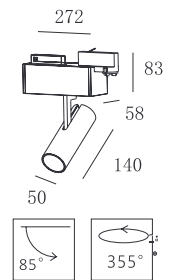

Jacket:

KL-SP00160

- **Product Size:** 342×58×225
- **Specification:** 2×14W LED/3000K/CRI 80/8701m
- **LED:** CREE® PHILIPS LUMILEDS
- **IP Rating:** IP20
- **Voltage:** 220-240V
- **Beam Angle:** 20°/40°/60°
- **Rotation:** 0-85°/355°
- **Material:** Gypsum & Aluminum