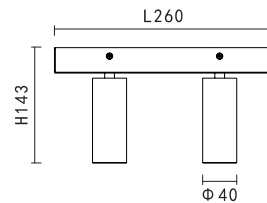

PRODUCT SIZE WEIGHT

0.56kg
W:40mm
H:143mm
L:260mm
D:40mm