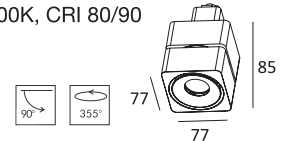

KL-SP00095D

CE RoHS IP20

Specification: 9.5W LED/ 3000K/4000K/5000K, CRI 80/90
LED Chip: CREE® PHILIPS
Voltage: 220-240V
Rotation: 355° & 90°
Beam Angle: 15°/24°/36°