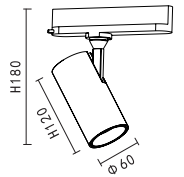

PRODUCT SIZE WEIGHT

0.4kg
H:180mm
D:60mm