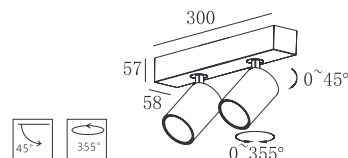

Housing Color:

Jacket:

KL-SP00182

- **Product Size:** 58×57×155
- **Housing Color:** Black/White
- **Jacket Color:** Black/White/Matt Gold/Silver
- **Specification:** 10W LED/ 3000K/ CRI80-90
- **LED Chip:** CREE® PHILIPS LUMILEDS
- **IP Rating:** IP20
- **Voltage:** 220-240V
- **Rotation:** 0-45°/ 355°
- **Beam Angle:** 20°/40°/60°
- **Material:** Aluminum