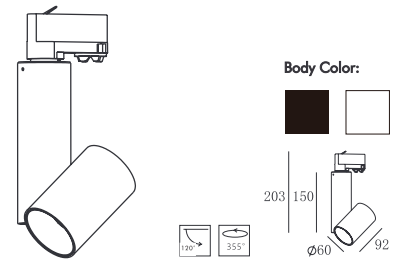

KL-SP00164

- **Product Size:** $\varnothing 80 \times 115 \times 170$
- **Trim Color:** Black/White
- **Reflector Color:** Black/White/Matt Gold/Silver
- **Specification:** 10W LED/ 3000K/ CR180-90
- **Led Chip:** CREE® PHILIPS LUMILEDS
- **IP Rating:** IP20
- **Voltage:** 220-240V
- **Beam Angle:** 20°/40°/60°
- **Material:** Aluminum