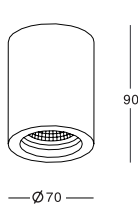

Color/Material:

White
Gypsum
(Paintable)

Grey
Smooth
Cement

CE RoHS IP20

Voltage	Frequency	Light Source	Wattage
220-240V	50Hz	GU10