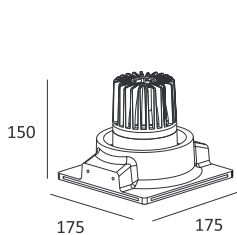

E(lx/klm)	D(m)	h(m)
1	1048	0.63
2	262	1.25
3	116	1.88
4	65	2.51
5	42	3.31

OPTIONS:
LED POWER SUPPLY 350-550mA-DC/DIM

Reflector Color:

KL-SP00144

- **Product Size:** 235×235×190
- **Reflector Color:** Black/White/Matt Gold/Blue
- **Specification:** 18.5W LED
  3000K/4000K/5000K, CRI 80/90
- **LED:** CREE® PHILIPS CITIZEN
- **IP Rating:** IP20/IP40
- **Voltage:** 220-240V
- **Beam Angle:** 40°
- **Material:** Gypsum & Die-casting Aluminum

Trimless recessed down light with high quality gypsum in nice curved shape, and die-casting aluminum reflector. Multiple color options for the reflector are available and can be easily replaced. Light source with glass diffuser and 3D soft light effect. IP20, can also be IP44.

180×180

E(lx/klm)	D(m)	h(m)
1	1048	0.63
2	262	1.25
3	116	1.88
4	65	2.51
5	42	3.31

OPTIONS:
LED POWER SUPPLY 350-550mA-DC/DIM

Reflector Color:

KL-SP00145

- **Product Size:** 175×175×150
- **Reflector Color:** Black/White/Matt Gold/Blue
- **Specification:** 18.5W LED
  3000K/4000K/5000K, CRI 80/90
- **LED:** CREE® PHILIPS CITIZEN
- **IP Rating:** IP20/IP44
- **Voltage:** 220-240V
- **Beam Angle:** 40°
- **Material:** Gypsum & Die-casting Aluminum

Trimless recessed down light with high quality gypsum in nice curved shape, and die-casting aluminum reflector. Multiple color options for the reflector are available and can be easily replaced. Light source with glass diffuser and 3D soft light effect. IP20, can also be IP44.