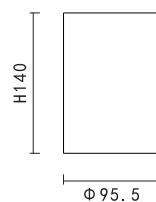

PRODUCT SIZE WEIGHT

0.4kg
H:140mm
D:95.5mm