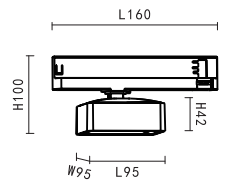

PRODUCT SIZE WEIGHT

0.42kg
L:96mm
W:96mm
H:100mm