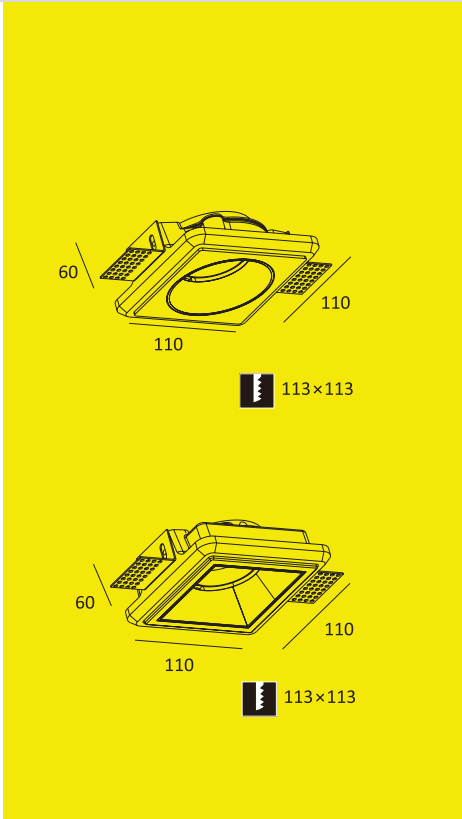

KL-SP00004

Voltage: 220-240V / 12V
Frequency: 50Hz
Lamp Holder: GU10 / GU5.3
Wattage: MAX LED 13W

Ø120
 123x123

KL-SP00003

**TRIMLESS
DOWNLIGHT**

KL-SP00004

KL-SP00005

Voltage: 220-240V / 12V
Frequency: 50Hz
Lamp Holder: GU10 / GU5.3
Wattage: MAX LED 13W
Adjustable Angle: 30°

113×113

KL-SP00006

Voltage: 220-240V / 12V
Frequency: 50Hz
Lamp Holder: GU10 / GU5.3
Wattage: MAX LED 13W
Adjustable Angle: 30°

113×113

Honeycomb

Glass

Liner Spread Lens

Frosted Glass

Voltage: 220-240V / 12V
Frequency: 50Hz
Lamp Holder: GU10 / GU5.3
Wattage: MAX LED 13W
Adjustable Angle: 30°

KL-SP00009

 161x161

Item No.	Voltage	Frequency	Light Source	Wattage
KL-SP00010	220-240V	50Hz	GU10	MAX 35W
	12V	50Hz	GU5.3	MAX 35W