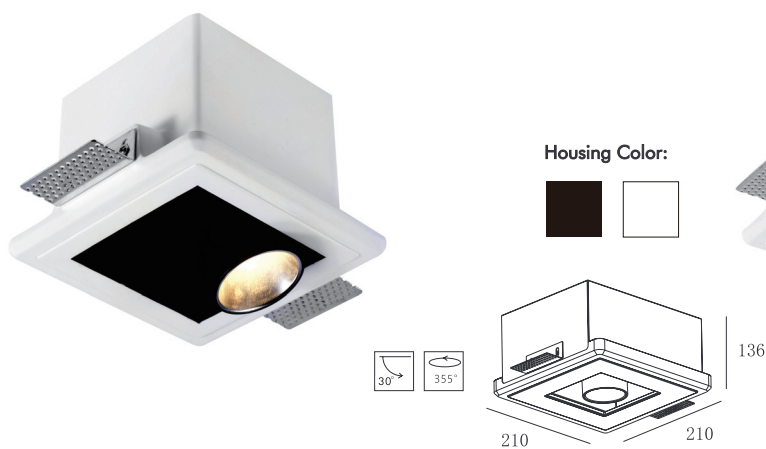

KL-SP00180

- **Product Size:** 210×210×136
- **Housing Color:** Black/White
- **Jacket Color:** Black/White/Matt Gold/Silver
- **Specification:** 10W LED/ 3000K/ CRI80-90
- **LED Chip:** CREE® PHILIPS LUMILEDS
- **IP Rating:** IP20
- **Voltage:** 220-240V
- **Rotation:** 0-30°/ 355°
- **Beam Angle:** 20°/40°/60°
- **Material:** Gypsum & Aluminum