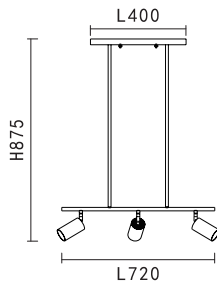

LAMP DETAILS

Gu10 3x13W max
Optional:LED GU10

PRODUCT DETAILS

230V~50/60Hz
Material:aluminium/steel

PRODUCT SIZE WEIGHT

1.58kg
W:40mm
H:875mm
L:720mm
D:57mm

- black
- white
- gold
- copper

- black
- white
- gold
- copper