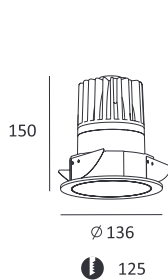

KL-SP00141

- **Product Size:** $\varnothing 136 \times 150$
- **Reflector Color:** Black/White/Matt Gold/Blue
- **Specification:** 18.5W LED
3000K/4000K/5000K, CRI 80/90
- **LED:** CREE® PHILIPS CITIZEN
- **IP Rating:** IP20/IP44
- **Voltage:** 220-240V
- **Beam Angle:** 40°
- **Material:** Die-casting Aluminum