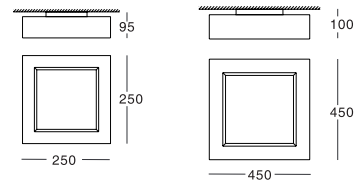

CE RoHS IP20