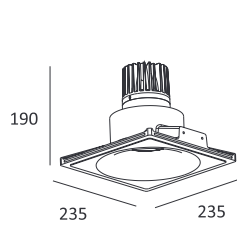

240×240

E(lx/klm)	D(m)	h(m)
1	1048	0.63
2	262	1.25
3	116	1.88
4	65	2.51
5	42	3.31

OPTIONS:
LED POWER SUPPLY 350-550mA-DC/DIM

Reflector Color:

KL-SP00144

- **Product Size:** 235×235×190
- **Reflector Color:** Black/White/Matt Gold/Blue
- **Specification:** 18.5W LED
  3000K/4000K/5000K, CRI 80/90
- **LED:** CREE® PHILIPS CITIZEN
- **IP Rating:** IP20/IP40
- **Voltage:** 220-240V
- **Beam Angle:** 40°
- **Material:** Gypsum & Die-casting Aluminum

Trimless recessed down light with high quality gypsum in nice curved shape, and die-casting aluminum reflector. Multiple color options for the reflector are available and can be easily replaced. Light source with glass diffuser and 3D soft light effect. IP20, can also be IP44.

E(lx/klm)	D(m)	h(m)
1	1048	0.63
2	262	1.25
3	116	1.88
4	65	2.51
5	42	3.31

OPTIONS:
LED POWER SUPPLY 350-550mA-DC/DIM

Reflector Color:

KL-SP00145

- **Product Size:** 175×175×150
- **Reflector Color:** Black/White/Matt Gold/Blue
- **Specification:** 18.5W LED
  3000K/4000K/5000K, CRI 80/90
- **LED:** CREE® PHILIPS CITIZEN
- **IP Rating:** IP20/IP44
- **Voltage:** 220-240V
- **Beam Angle:** 40°
- **Material:** Gypsum & Die-casting Aluminum

Trimless recessed down light with high quality gypsum in nice curved shape, and die-casting aluminum reflector. Multiple color options for the reflector are available and can be easily replaced. Light source with glass diffuser and 3D soft light effect. IP20, can also be IP44.