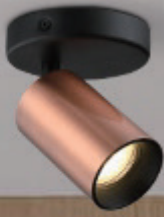

KL-SP00251

LAMP DETAILS

Gu10 1x13W max
Optional:LED GU10

PRODUCT DETAILS

220-240V~ 50/60Hz
Material:aluminium/steel

PRODUCT SIZE WEIGHT

0.24kg
H:127mm
D:100mm

Body Color

- Black
- White
- Gold
- Copper

Reflector

- Copper
- Black
- White
- Gold

KL-SP00252

LAMP DETAILS

Gu10 1x13W max
Optional:LED GU10

PRODUCT DETAILS

220-240V~ 50/60Hz
Material:aluminium/steel

PRODUCT SIZE WEIGHT

0.33kg
L:100mm
W:100mm
H:127mm