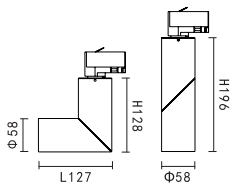

PRODUCT SIZE WEIGHT

0.3kg
H:160mm
D:40mm

- black
- white
- gold
- copper