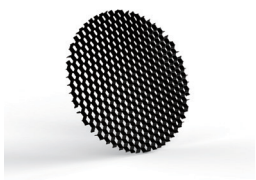

113×113

KL-SP00006

Voltage: 220-240V / 12V
Frequency: 50Hz
Lamp Holder: GU10 / GU5.3
Wattage: MAX LED 13W
Adjustable Angle: 30°

113×113

Honeycomb

Glass

Liner Spread Lens

Frosted Glass