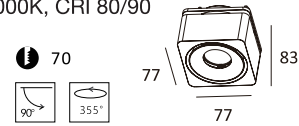

KL-SP00094

CE RoHS IP20

Specification: 9.5W LED/ 3000K/4000K/5000K, CRI 80/90
LED Chip: CREE® PHILIPS
Voltage: 220-240V
Rotation: 355° & 90°
Beam Angle: 15°/24°/36°