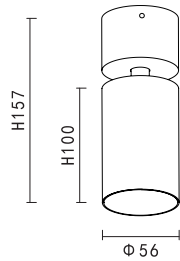

Reflector

- Copper
- Black
- White
- Gold

- black
- white
- gold
- copper