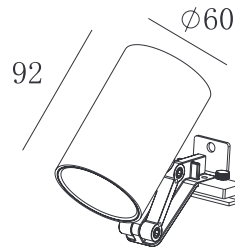

Stick:

Jacket:

KL-SP00168

- **Product Size:** 300×58×200
- **Specification:** 2×14W LED/3000K/CRI 80/8701m
- **LED:** CREE® PHILIPS LUMILEDS
- **IP Rating:** IP20
- **Voltage:** 220-240V
- **Beam Angle:** 20°/40°/60°
- **Rotation:** 0-85°/355°
- **Material:** Gypsum & Aluminum

Stick:

Jacket:

KL-SP00169

- **Product Size:** $\varnothing 60 \times 92$
- **Body Color:** Black/White
- **Specification:** 10W LED/ 3000K/ CRI80-90
- **LED Chip:** CREE® PHILIPS
- **IP Rating:** IP20
- **Voltage:** 220-240V
- **Beam Angle:** 12°/24°/36°
- **Material:** Aluminum