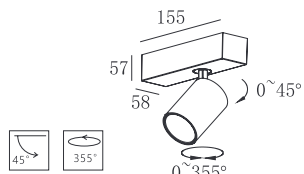

Housing Color:

Jacket: