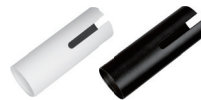

KL-SP00157

- **Product Size:** $\varnothing 50 \times 140$
- **Specification:** 14W LED/ 3000K/ CRI80/ 870lm
- **LED Chip:** CREE® PHILIPS LUMILEDS
- **IP Rating:** IP20
- **Voltage:** 220-240V
- **Beam Angle:** 20°/ 40°/ 60°
- **Rotation:** 0-85°/ 355°
- **Material:** Gypsum & Aluminum

Stick:

Jacket:

Stick:

Jacket:

KL-SP00158

- **Product Size:** 233×123×140
- **Specification:** 2×14W LED/3000K/CRI 80/870lm
- **LED:** CREE® PHILIPS LUMILEDS
- **IP Rating:** IP20
- **Voltage:** 220-240V
- **Beam Angle:** 20°/40°/60°
- **Rotation:** 0-85°/355°
- **Material:** Gypsum & Aluminum