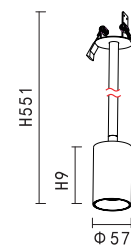

PRODUCT SIZE WEIGHT

0.38kg
H:851mm
D:57mm