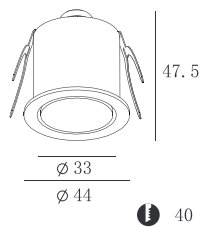

KL-SP00114

- **Product Size:** $\varnothing 44 \times 47.5$
- **Body Color:** Black/White/Silver
- **Specification:** 2.5W(130lm) RGB
  3000K/4000K/5000K, CRI 80
- **IP Rating:** IP20
- **Voltage:** 220-240V
- **Material:** Aluminum