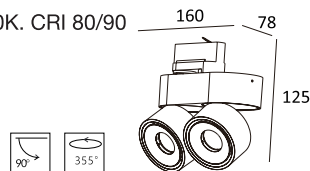

KL-SP00093

CE RoHS IP20    

Specification: 2x9.5W LED/ 3000K/4000K/5000K, CRI 80/90
LED Chip: CREE® PHILIPS
Voltage: 220-240V
Rotation: 355° & 90°
Beam Angle: 15°/24°/36°

KL-SP00093D

CE RoHS IP20    

Specification: 2x9.5W LED/ 3000K/4000K/5000K, CRI 80/90
LED Chip: CREE® PHILIPS
Voltage: 220-240V
Rotation: 355° & 90°
Beam Angle: 15°/24°/36°