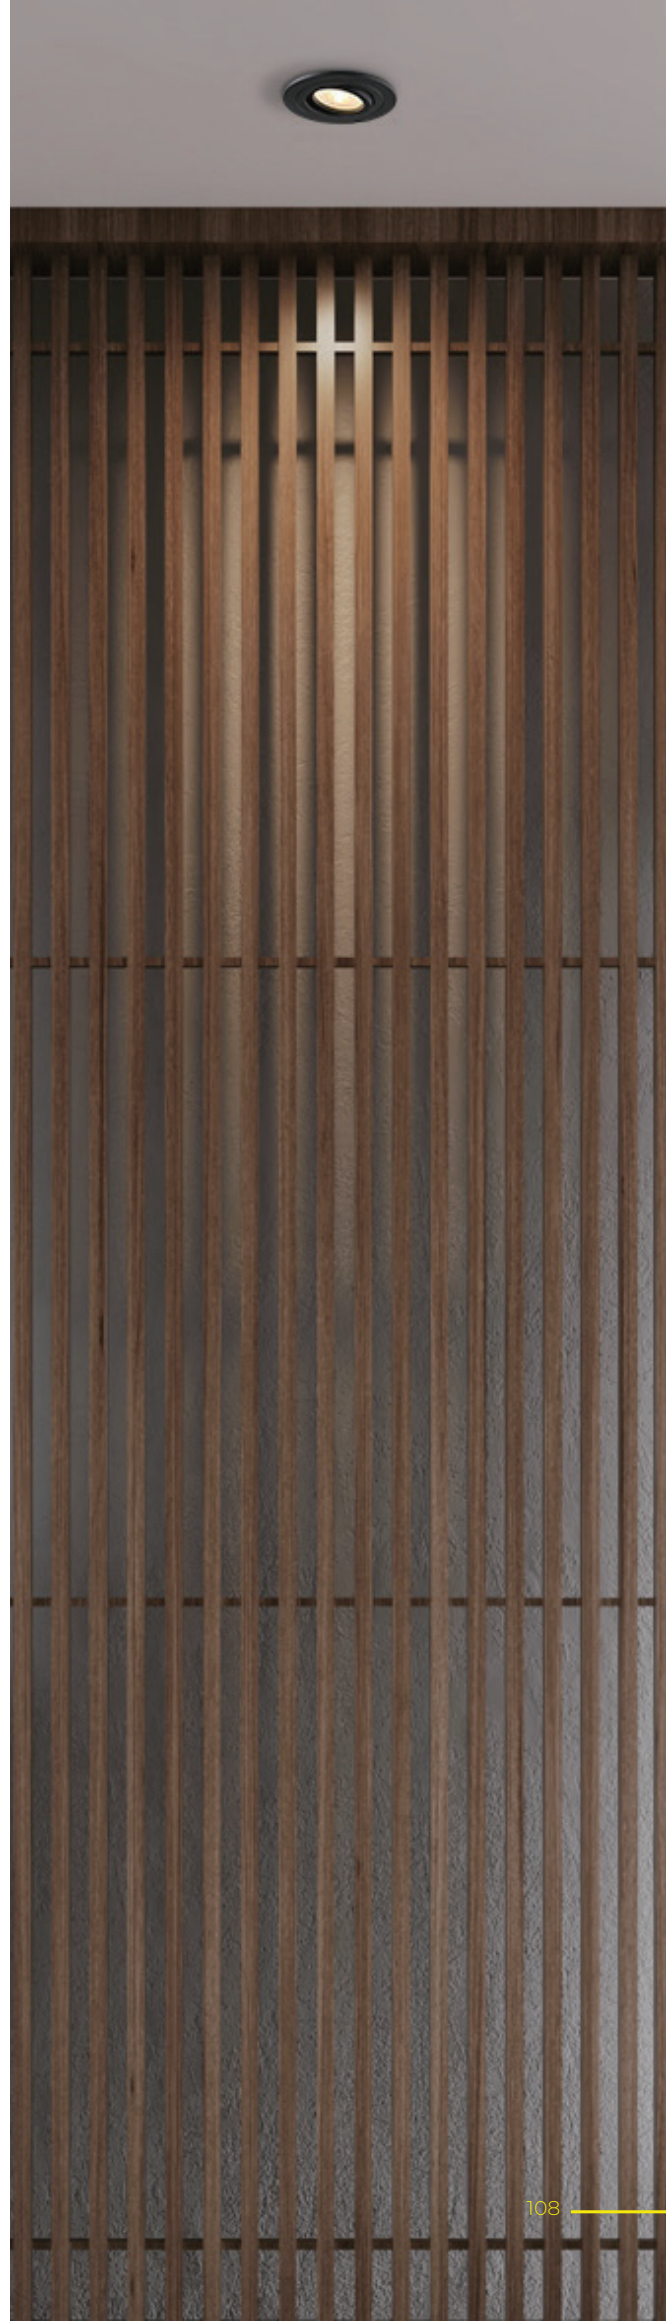

- black
- white
- gold
- copper

KL-SP00201

LAMP DETAILS

Gu10 max 1x15W
Optional:LED GU10

PRODUCT DETAILS

230V~50/60Hz
Material:aluminium

PRODUCT SIZE WEIGHT

0.1kg
H:25mm
D:92.5mm

- black
- white
- gold
- copper

KL-SP00202

LAMP DETAILS

Gu10 max 1x15W
Optional:LED

PRODUCT DETAILS

230V~50/60Hz
Material:aluminium

PRODUCT SIZE WEIGHT

0.1kg
L:92.5mm
W:92.5mm
H:25mm