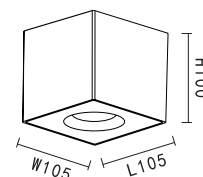

PRODUCT SIZE WEIGHT

0.92kg
W:105mm
H:100mm
L:105mm

- black
- white
- gold
- copper