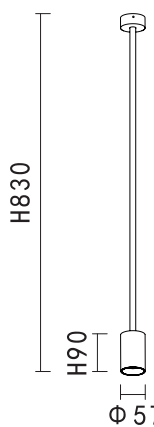

PRODUCT SIZE WEIGHT

0.36kg
H:830mm
D:57mm

Body Color

-  Black
-  White
-  Gold
-  Copper

Reflector

-  Copper
-  Black
-  White
-  Gold
-  Silver

KL-SP00223

LAMP DETAILS