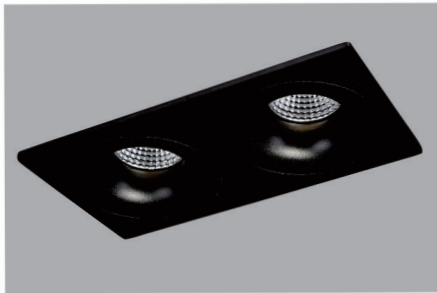

KL-SP00099

- **Product Size:** $\varnothing 100 \times 100 \times 77$
- **Body Color:** Black/White
- **Panel Color:** Black/White
- **Specification:** 2x9W LED
  3000K/4000K/5000K, CRI 80/90
- **LED:** CREE® PHILIPS
- **IP Rating:** IP20
- **Voltage:** 220-240V
- **Beam Angle:** 15°/25°/38°/60°
- **Material:** Die-casting Aluminum

Decorative rectangle panel is made of high quality aluminum, exquisite and fashion, with corrosion resistance surface treatment, can be white or black color. Decorative panel is installed with the spot light of MJ-1003 with any color as requested. Offers a reflector with high reflectivity, can be different beam angles.