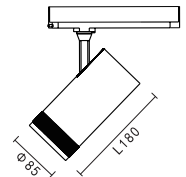

PRODUCT SIZE WEIGHT

0.94kg
H:180mm
D:85mm