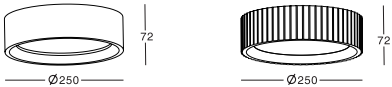

KL-SP00058