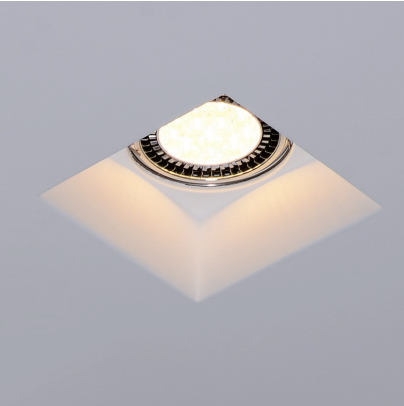

Item No.	Voltage	Frequency	Light Source	Wattage
KL-SP00036	12V	50Hz	AR111	MAX 50W