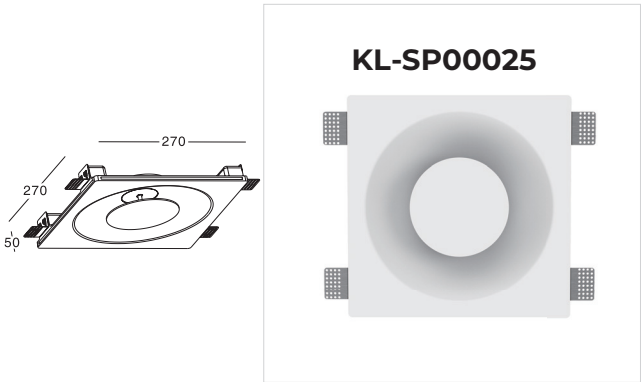

Item No.	Voltage	Frequency	Light Source	Wattage
KL-SP00022	220-240V	50Hz	GU10	MAX 35W
	12V	50Hz	GU5.3	MAX 35W

Item No.	Voltage	Constant Output Current	Light Source	Wattage
KL-SP00023	DC 3.2V	350mA	CREE XB-D	MAX 1x1W/LED

Item No.	Voltage	Constant Output Current	Light Source	Wattage
KL-SP00024	DC 3.2V	350mA	CREE XB-D	MAX 1x1W/LED

Voltage: 220-240V
Frequency: 50Hz
Light Source: SMD 2835
Wattage: MAX 10W

COLOR/MATERIAL

White
 Gypsum
 (Paintable)