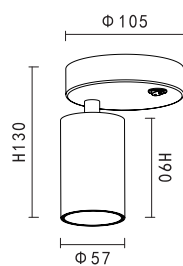

PRODUCT SIZE WEIGHT

0.26kg
H:130mm
D:57mm