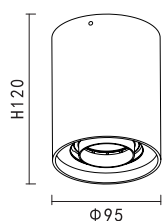

KL-SP00229

LAMP DETAILS

Gu10 1x15W max
Optional:LED GU10

PRODUCT DETAILS

230V~ 50/60Hz
Material: aluminium/PC

PRODUCT SIZE WEIGHT

0.41kg
H:120mm
D:95mm