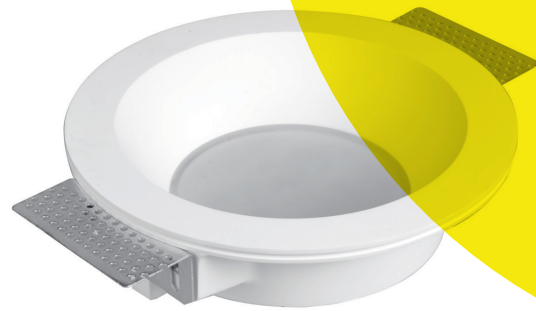

KL-SP00052A