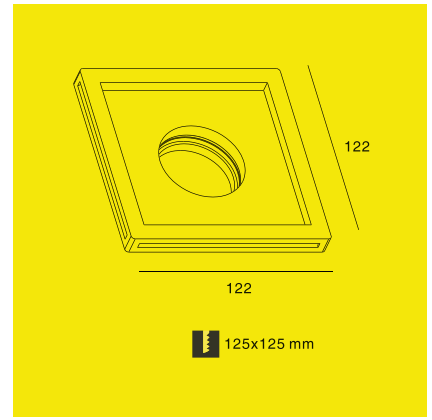

Item No.	Voltage	Frequency	Light Source	Wattage
KL-SP00018	220-240V	50Hz	GU10	MAX 35W
	12V	50Hz	GU5.3	MAX 35W