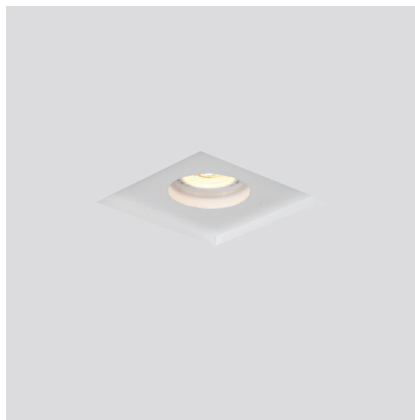

Item No.	Voltage	Frequency	Light Source	Wattage
KL-SP00018	220-240V	50Hz	GU10	MAX 35W
	12V	50Hz	GU5.3	MAX 35W