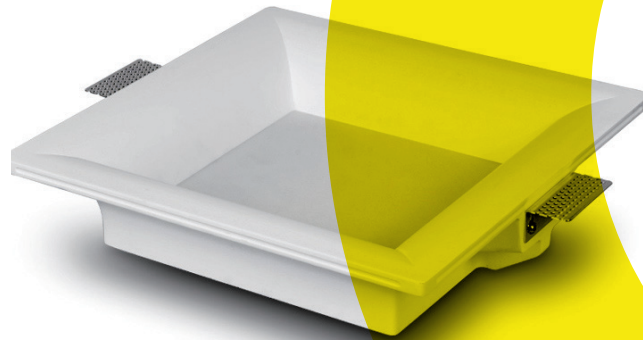

KL-SP00050A