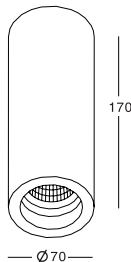

Color/Material:

White
Gypsum
(Paintable)

Grey
Smooth
Cement

CE RoHS IP20

Voltage	Frequency	Light Source	Wattage
220-240V	50Hz	GU10