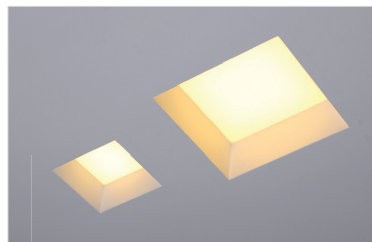

ⓘ 183x183mm

ⓘ 283x283mm

Item No.	Voltage	Frequency	Light Source	Wattage
A	220-240V	50Hz	HONGLI LED	MAX 18W
B	220-240V	50Hz	HONGLI LED	MAX 9W