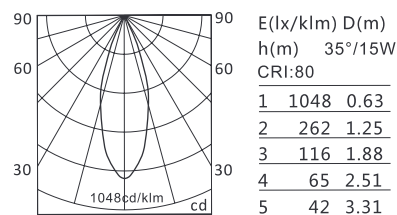

KL-SP00141

- **Product Size:** $\varnothing 136 \times 150$
- **Reflector Color:** Black/White/Matt Gold/Blue
- **Specification:** 18.5W LED
3000K/4000K/5000K, CRI 80/90
- **LED:** CREE® PHILIPS CITIZEN
- **IP Rating:** IP20/IP44
- **Voltage:** 220-240V
- **Beam Angle:** 40°
- **Material:** Die-casting Aluminum