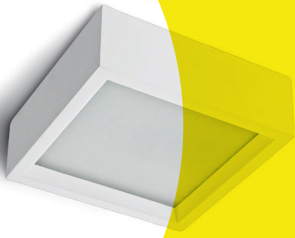

KL-SP00063