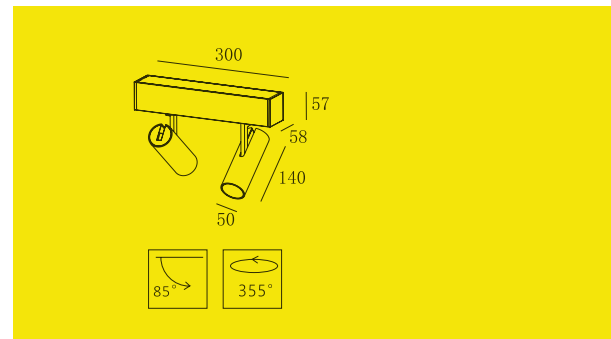

Stick:

Jacket:

KL-SP00168

- **Product Size:** 300×58×200
- **Specification:** 2×14W LED/3000K/CRI 80/8701m
- **LED:** CREE® PHILIPS LUMILEDS
- **IP Rating:** IP20
- **Voltage:** 220-240V
- **Beam Angle:** 20°/40°/60°
- **Rotation:** 0-85°/355°
- **Material:** Gypsum & Aluminum

Stick:

Jacket:

KL-SP00169

- **Product Size:** $\varnothing 60 \times 92$
- **Body Color:** Black/White
- **Specification:** 10W LED/ 3000K/ CRI80-90
- **LED Chip:** CREE® PHILIPS
- **IP Rating:** IP20
- **Voltage:** 220-240V
- **Beam Angle:** 12°/24°/36°
- **Material:** Aluminum