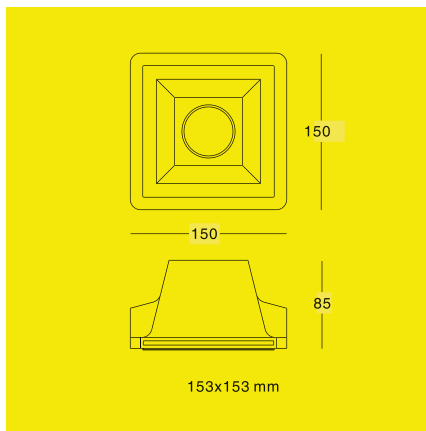

Item No.	Voltage	Frequency	Light Source	Wattage
KL-SP00014	220-240V	50Hz	GU10	MAX 35W
	12V	50Hz	GU5.3	MAX 35W