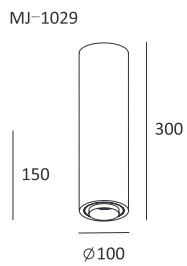

MJ-1028

KL-SP00112 KL-SP00112L

- **Product Size:** $\varnothing 100 \times 300 / \varnothing 100 \times 150$
- **Body Color:** Black/White
- **Specification:** 9W LED
3000K/4000K/5000K, CRI 80/90
- **LED:** **CREE® PHILIPS**
- **IP Rating:** IP20
- **Voltage:** 220-240V
- **Beam Angle:** 15°/25°/38°/60°
- **Material:** Aluminum