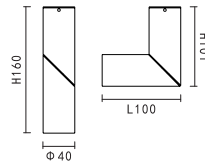

PRODUCT SIZE WEIGHT

0.26kg
H:160mm
D:40mm