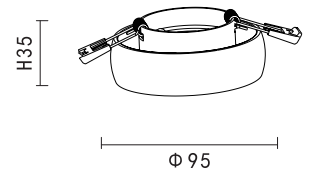

KL-SP00204

LAMP DETAILS

Gu10 max 1x15W
Optional:LED

PRODUCT DETAILS

230V~50/60Hz
Total wattage:8.5W
Material: aluminium/steel

PRODUCT SIZE WEIGHT

0.16kg
H:35mm
D:95mm

- black
- white
- gold
- copper