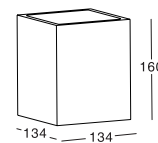

ⓘ 183x183mm

ⓘ 283x283mm

Item No.	Voltage	Frequency	Light Source	Wattage
A	220-240V	50Hz	HONGLI LED	MAX 18W
B	220-240V	50Hz	HONGLI LED	MAX 9W

NEW COLOR/MATERIAL

KL-SP00054

KL-SP00055

Color/Material:

Item No.	Voltage	Frequency	Light Source	Wattage
KL-SP00054	220-240V	50Hz	GU10	MAX 50W
	12V	50Hz	GU5.3	MAX 50W
KL-SP00055	220-240V	50Hz	GU10	MAX 50W
	12V	50Hz	GU5.3	MAX 50W