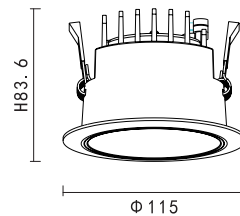

KL-SP00199

LAMP DETAILS
LED:36V 250mA
LED wattage:9.3W

PRODUCT DETAILS
230V~50/60Hz
Total wattage:11W
Material:aluminium

PRODUCT SIZE WEIGHT
0.22kg
H:100mm
D:69.2mm

1. Body Color
2. Black
   - White
   - Gold
   - Copper
3. Reflector
4. Copper
   - Black
   - White
   - Gold
   - Silver