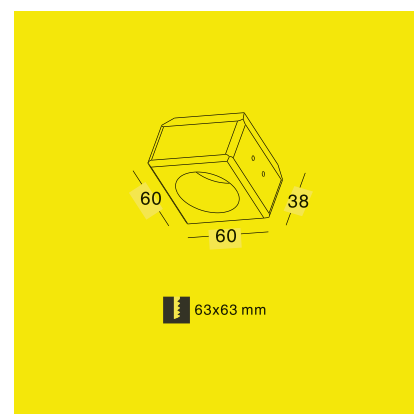

Item No.	Voltage	Constant Output Current	Light Source	Wattage
KL-SP00023	DC 3.2V	350mA	CREE XB-D	MAX 1x1W/LED