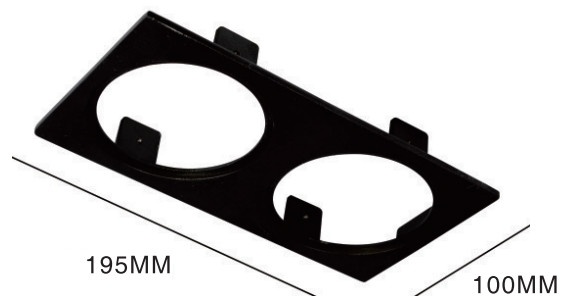

Decorative rectangle panel is made of high quality aluminum, exquisite and fashion, with corrosion resistance surface treatment, can be white or black color. Decorative panel is installed with the spot light of MJ-1004 with any color as requested. Offers a reflector with high reflectivity, can be different beam angles.

KL-SP00102

- **Product Size:** 195 × 100
- **Body Color:** Black/White
- **Panel Color:** Black/White
- **Specification:** 2x9W LED
  3000K/4000K/5000K, CRI 80/90
- **LED:** CREE® PHILIPS
- **IP Rating:** IP20
- **Voltage:** 220-240V
- **Beam Angle:** 15°/25°/38°/60°
- **Material:** Die-casting Aluminum