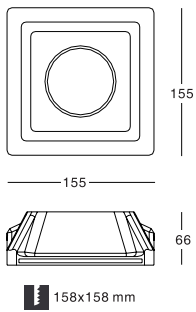

CE RoHS IP20

Voltage	Frequency	Light Source	Wattage
220-240V	50Hz	GU10	MAX 50W
12V	50Hz	GU5.3	MAX 50W