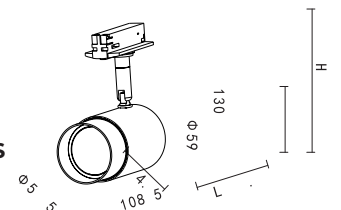

PRODUCT DETAILS

220-240V~ 50/60Hz
Material:aluminium/steel

PRODUCT SIZE WEIGHT

0,24kg
H:130mm
D:54.5mm

KL-SP00278

LAMP DETAILS

LED:36V 150mA
LED wattage:5.5W

PRODUCT DETAILS