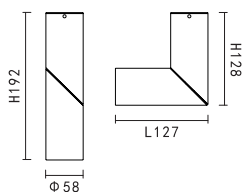

PRODUCT SIZE WEIGHT

0.38kg
H:196mm
D:58mm

- black
- white
- gold
- copper