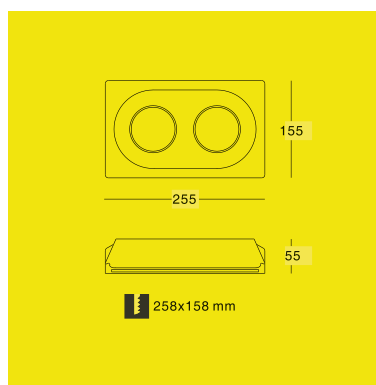

Item No.	Voltage	Frequency	Light Source	Wattage
KL-SP00037	220-240V	50Hz	GU10	MAX 2×35W
	12V	50Hz	GU5.3	MAX 2×35W