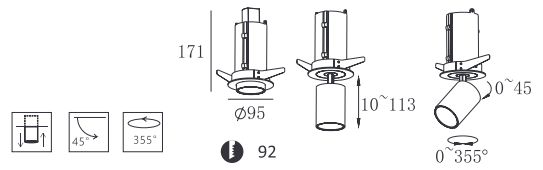

Body Color:

<p>KL-SP00171</p>	<p>KL-SP00172</p>	
--------------------------	--------------------------	--

KL-SP00173

KL-SP00174

KL-SP00175

Gypsum fixture

KL-SP00176

- **Product Size:** $\phi 95 \times 171$
- **Housing Color:** Black/White
- **Jacket Color:** Black/White/Matt Gold/Silver
- **Specification:** 10W LED/ 3000K/ CRI80-90
- **LED Chip:** **CREE® PHILIPS**
- **IP Rating:** IP20
- **Voltage:** 220-240V
- **Rotation:** 0-45°/ 355°
- **Beam Angle:** 20°/40°/60°
- **Material:** Aluminum