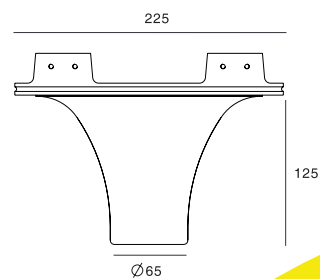

Item No.	Voltage	Frequency	Light Source	Wattage
KL-SP00044	220-240V	50Hz	GU10	MAX 35W
KL-SP00045	220-240V	50Hz	GU10	MAX 35W
KL-SP00046	220-240V	50Hz	GU10	MAX 35W