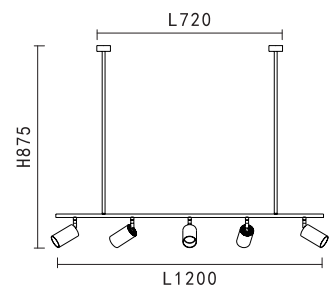

PRODUCT SIZE WEIGHT

2.1kg
W:30mm
H:875mm
L:1200mm
D:57mm