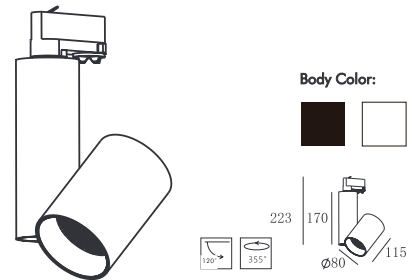

KL-SP00166

- **Product Size:** $\varnothing 80 \times 115 \times 170$
- **Body Color:** Black/White
- **Specification:** 15W LED/ 3000K/ CR180-90
- **LED Chip:** CREE® PHILIPS LUMILEDS
- **IP Rating:** IP20
- **Voltage:** 220-240V
- **Rotation:** 120° & 355°
- **Beam Angle:** 12°/24°/36°
- **Material:** Aluminum