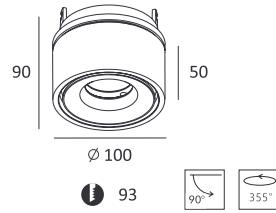

Body Color:

OPTIONS:

LED POWER SUPPLY 250mA-DC/DIM

KL-SP00087

- **Product Size:** $\varnothing 100 \times 90$
- **Body Color:** Black/White
- **Specification:** 14W(870lm)
  3000K/4000K/5000K, CRI 80/90
- **LED:** **CREE® PHILIPS**
- **IP Rating:** IP20
- **Voltage:** 220-240V
- **Rotation:** 355°&90°
- **Beam Angle:** 15°/25°/38°/60°
- **Material:** Die-casting Aluminum

Body of luminaire is made of high quality die-casting aluminum, exquisite and fashion, with corrosion resistance surface treatment, can be white or black color etc. Offers a reflector with high reflectivity, can be different beam angles. Horizontal rotation 355°, vertical rotation 90°. Unique design with light ring effect.