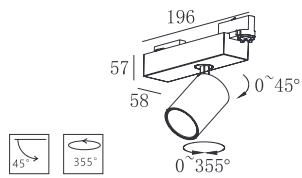

Housing Color:

Jacket:

KL-SP00183

- **Product Size:** 58×57×300
- **Housing Color:** Black/White
- **Jacket Color:** Black/White/Matt Gold/Silver
- **Specification:** 2×10W LED/ 3000K/ CRI90/ 1800lm
- **LED Chip:** CREE® PHILIPS LUMILEDS
- **IP Rating:** IP20
- **Voltage:** 220-240V
- **Rotation:** 0-45°/ 355°
- **Beam Angle:** 20°/40°/60°
- **Material:** Aluminum