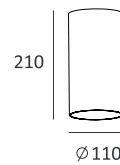

KL-SP00142

- **Product Size:** $\varnothing 123 \times 150$
- **Reflector Color:** Black/White/Matt Gold/Blue
- **Specification:** 18.5W LED
3000K/4000K/5000K, CRI 80/90
- **LED:** CREE® PHILIPS CITIZEN
- **IP Rating:** IP20/IP44
- **Voltage:** 220-240V
- **Beam Angle:** 40°
- **Material:** Die-casting Aluminum