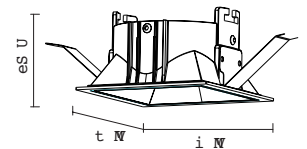

KL-SP00192

LAMP DETAILS

Gu10 1x15W max
Optional:LED GU10

PRODUCT DETAILS

230V~50/60Hz
Material:aluminium

PRODUCT SIZE WEIGHT

0.14kg
L:90mm
W:90mm
H:68mm

- Body Color
-  Black
 -  White
 -  Gold
 -  Copper
- Reflector
-  Copper
 -  Black
 -  White
 -  Gold
 -  Silver