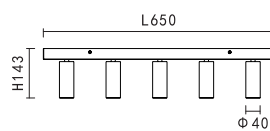

PRODUCT SIZE WEIGHT

0.56kg
W:40mm
H:143mm
L:650mm
D:40mm