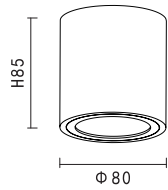

KL-SP00225

LAMP DETAILS

Gu10 1x35W max
Optional:LED

PRODUCT DETAILS

230V~ 50/60Hz
Material: aluminium

PRODUCT SIZE WEIGHT

0.24kg
H:85mm
D:80mm