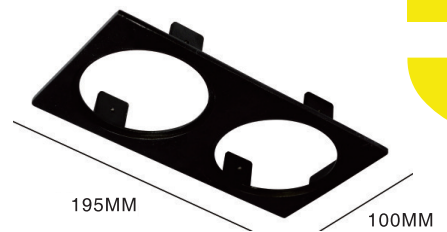

KL-SP00099

- **Product Size:** $\varnothing 100 \times 100 \times 77$
- **Body Color:** Black/White
- **Panel Color:** Black/White
- **Specification:** 2x9W LED
  3000K/4000K/5000K, CRI 80/90
- **LED:** CREE® PHILIPS
- **IP Rating:** IP20
- **Voltage:** 220-240V
- **Beam Angle:** 15°/25°/38°/60°
- **Material:** Die-casting Aluminum

Decorative rectangle panel is made of high quality aluminum, exquisite and fashion, with corrosion resistance surface treatment, can be white or black color. Decorative panel is installed with the spot light of MJ-1003 with any color as requested. Offers a reflector with high reflectivity, can be different beam angles.