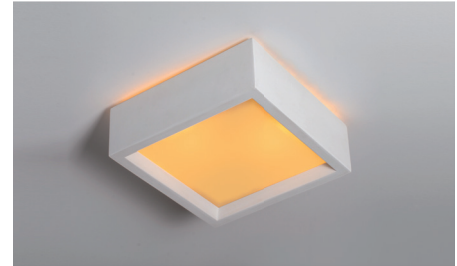

CE RoHS IP20