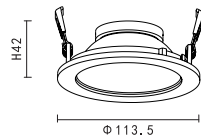

Reflector

- White
- Black
- Sliver
- Gold
- Gold