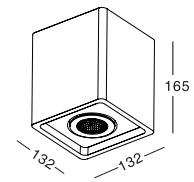

Item No.
KL-SP00062