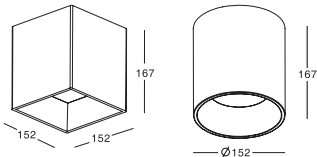

Color/Material:

	White Gypsum (Paintable)			Grey Smooth Cement

CE RoHS IP20

Voltage	Frequency	Light Source	Wattage
220-240V	50Hz	LED	MAX 9W