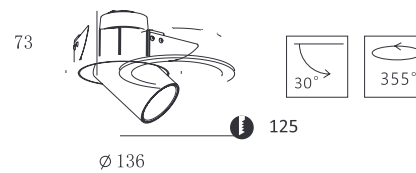

Color options for parts:

KL-SP00150

- **Product Size:** ∅ 136 × 73
- **Specification:** 11W LED/3000K/CR180/7051m
- **LED:** CREE® PHILIPS LUMILEDS
- **IP Rating:** IP20
- **Voltage:** 220-240V
- **Beam Angle:** 20°/40°/60°
- **Rotation:** 0-30°/355°
- **Material:** Die-casting Aluminum