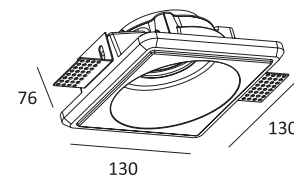

133x133

Voltage: 220-240V / 12V
Frequency: 50Hz
Lamp Holder: GU10 / GU5.3
Wattage: MAX LED 13W
Adjustable Angle: 30°