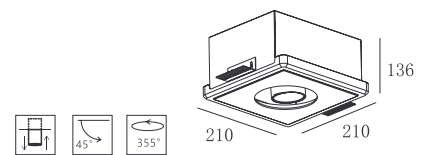

243×133

Housing Color:

Jacket:

KL-SP00179

- **Product Size:** Ø 170×170×143
- **Housing Color:** Black/White
- **Jacket Color:** Black/White/Matt Gold/Silver
- **Specification:** 10W LED/ 3000K/ CRI80-90
- **LED Chip:** CREE® PHILIPS
- **IP Rating:** IP20
- **Voltage:** 220-240V
- **Rotation:** 0-45°/ 355°
- **Beam Angle:** 20°/40°/60°
- **Material:** Gypsum & Aluminum