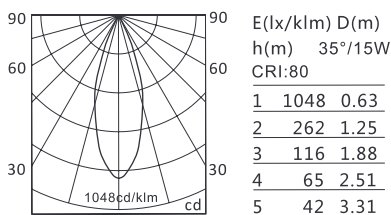

OPTIONS:
LED POWER SUPPLY 350-550mA-DC/DIM