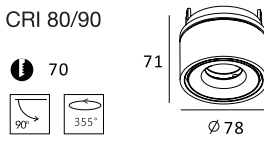

KL-SP00091

CE RoHS IP20

Specification: 9.5W LED/ 3000K/4000K/5000K, CRI 80/90
LED Chip: CREE® PHILIPS
Voltage: 220-240V
Rotation: 355° & 90°
Beam Angle: 15°/24°/36°