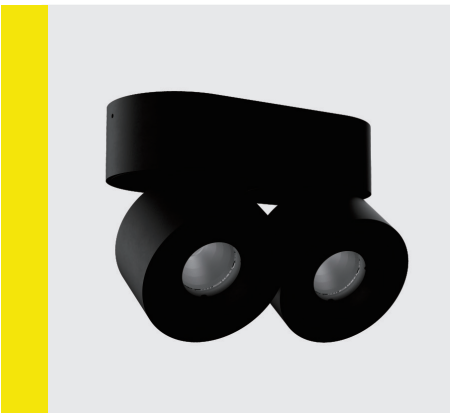

CE RoHS IP20    

Specification: 9.5W LED/ 3000K/4000K/5000K, CRI 80/90
LED Chip: CREE® PHILIPS
Voltage: 220-240V
Rotation: 355° & 90°
Beam Angle: 15°/24°/36°

KL-SP00092D

CE RoHS IP20    

Specification: 9.5W LED/ 3000K/4000K/5000K, CRI 80/90
LED Chip: CREE® PHILIPS
Voltage: 220-240V
Rotation: 355° & 90°
Beam Angle: 15°/24°/36°