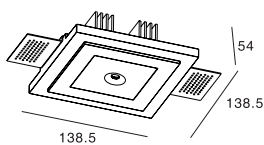

KL-SP00043