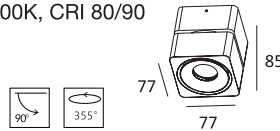

KL-SP00093

CE RoHS IP20    

Specification: 2x9.5W LED/ 3000K/4000K/5000K, CRI 80/90
LED Chip: CREE® PHILIPS
Voltage: 220-240V
Rotation: 355° & 90°
Beam Angle: 15°/24°/36°

KL-SP00093D

CE RoHS IP20    

Specification: 2x9.5W LED/ 3000K/4000K/5000K, CRI 80/90
LED Chip: CREE® PHILIPS
Voltage: 220-240V
Rotation: 355° & 90°
Beam Angle: 15°/24°/36°

KL-SP00094

CE RoHS IP20

Specification: 9.5W LED/ 3000K/4000K/5000K, CRI 80/90
LED Chip: CREE® PHILIPS
Voltage: 220-240V
Rotation: 355° & 90°
Beam Angle: 15°/24°/36°

KL-SP00095

CE RoHS IP20

Specification: 9.5W LED/ 3000K/4000K/5000K, CRI 80/90
LED Chip: CREE® PHILIPS
Voltage: 220-240V
Rotation: 355° & 90°
Beam Angle: 15°/24°/36°