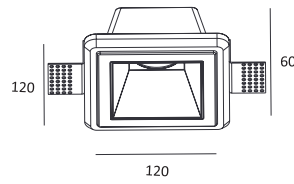

KL-SP00003

Voltage: 220-240V / 12V
Frequency: 50Hz
Lamp Holder: GU10 / GU5.3
Wattage: MAX LED 13W

123x123