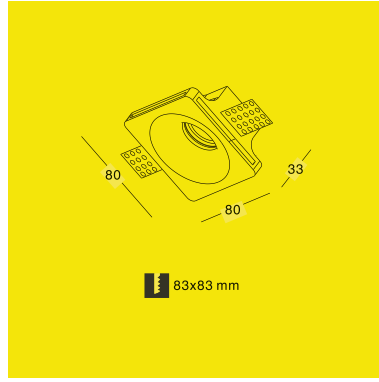

Item No.	Voltage	Constant Output Current	Light Source	Wattage
KL-SP00024	DC 3.2V	350mA	CREE XB-D	MAX 1x1W/LED