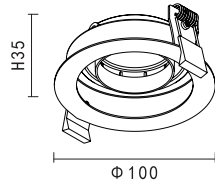

KL-SP00211

LAMP DETAILS

Gu10 1x13W max
Optional:LED GU10

PRODUCT DETAILS

220-240V~ 50/60Hz
Material: aluminium/steel

PRODUCT SIZE WEIGHT

0.12kg
H:35mm
D:100mm