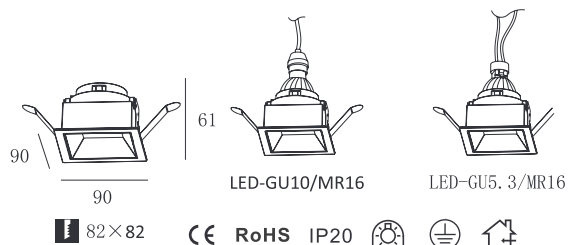

KL-SP00148

- **Product Size:** 90×90×61
- **Trim Color:** Black/White
- **Reflector Color:** Black/White/Matt Gold/Silver
- **Specification:** 1×10W LED MR16/3000K/CRI 80/800lm
- **LED:** CREE®
- **IP Rating:** IP20
- **Voltage:** 220-240V
- **Beam Angle:** 20°/40°/60°
- **Material:** Die-casting Aluminum

Reflector