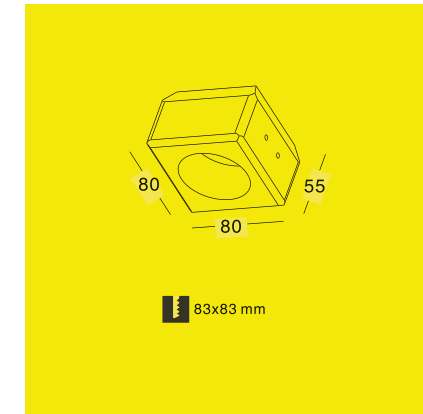

Item No.	Voltage	Frequency	Light Source	Wattage
KL-SP00022	220-240V	50Hz	GU10	MAX 35W
	12V	50Hz	GU5.3	MAX 35W