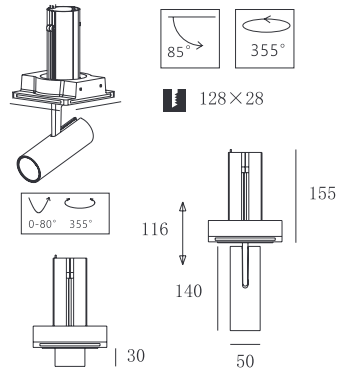

Stick:

Jacket: