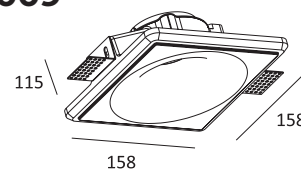

133x133

133x133

Voltage: 220-240V / 12V
Frequency: 50Hz
Lamp Holder: GU10 / GU5.3
Wattage: MAX LED 13W
Adjustable Angle: 30°

161x161