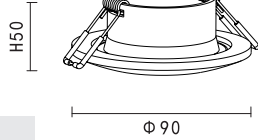

KL-SP00205

LAMP DETAILS

Gu10 max 1x15W
Optional:LED

PRODUCT DETAILS

230V~50/60Hz
Material: aluminium/glass

PRODUCT SIZE WEIGHT

0.14kg
H:50mm
D:90mm

- black
- white
- gold
- copper