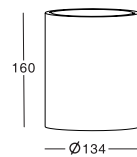

ⓘ 183x183mm

ⓘ 283x283mm

Item No.	Voltage	Frequency	Light Source	Wattage
A	220-240V	50Hz	HONGLI LED	MAX 18W
B	220-240V	50Hz	HONGLI LED	MAX 9W

NEW COLOR/MATERIAL

KL-SP00054

KL-SP00055

Color/Material:

Item No.	Voltage	Frequency	Light Source	Wattage
KL-SP00054	220-240V	50Hz	GU10	MAX 50W
	12V	50Hz	GU5.3	MAX 50W
KL-SP00055	220-240V	50Hz	GU10	MAX 50W
	12V	50Hz	GU5.3	MAX 50W