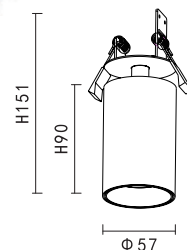

1. Body Color
2. Black
   - White
   - Gold
   - Copper
3. Reflector
4. Copper
   - Black
   - White
   - Gold
   - Silver

KL-SP00215

LAMP DETAILS

Gu10 1x13W max
Optional: LED GU10

PRODUCT DETAILS

220-240V~ 50/60Hz
Material: aluminium/steel

PRODUCT SIZE WEIGHT

0.18kg
H:151mm
D:57mm

1. Body Color
2. Black
   - White
   - Gold
   - Copper
3. Reflector
4. Copper
   - Black
   - White
   - Gold
   - Silver

KL-SP00216-400

LAMP DETAILS

Gu10 1x13W max
Optional: LED GU10

PRODUCT DETAILS

220-240V~ 50/60Hz
Material: aluminium/steel

PRODUCT SIZE WEIGHT

0.32kg
H:551mm
D:57mm

1. Body Color
2. Black
   - White
   - Gold
   - Copper
3. Reflector
4. Copper
   - Black
   - White
   - Gold
   - Silver

KL-SP00217-700

LAMP DETAILS

Gu10 1x13W max
Optional: LED GU10

PRODUCT DETAILS

220-240V~ 50/60Hz
Material: aluminium/steel

PRODUCT SIZE WEIGHT

0.38kg
H:851mm
D:57mm