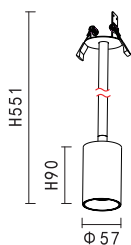

PRODUCT SIZE WEIGHT

0.32kg
H:551mm
D:57mm