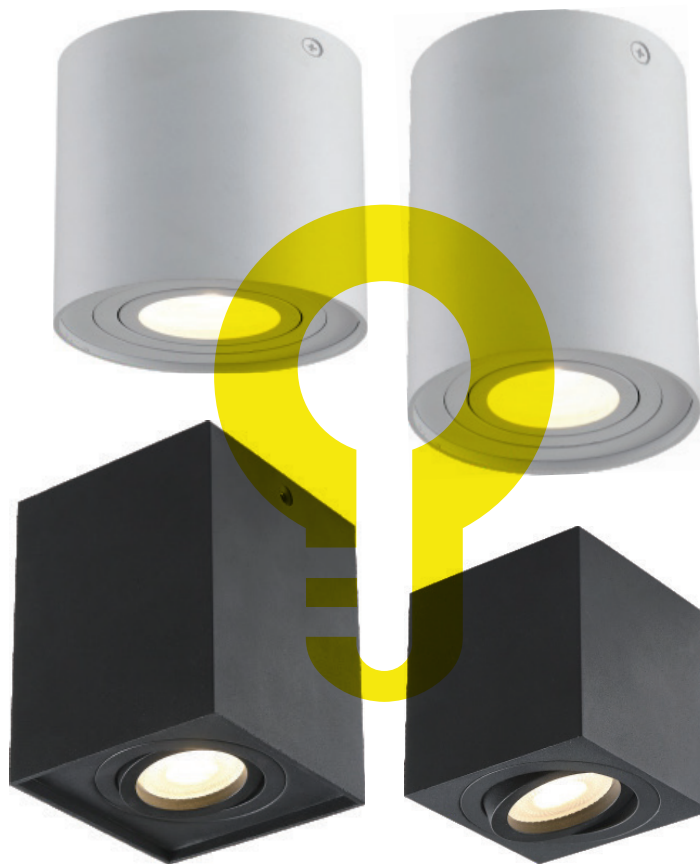

Gu10 1x15W max
Optional:LED GU10

PRODUCT DETAILS

230V~50/60Hz
Material:aluminium

PRODUCT SIZE WEIGHT

0.16kg
H:100mm
D:56mm

-  black
-  white
-  gold
-  copper

KL-SP00225

LAMP DETAILS

Gu10 1x35W max
Optional:LED

PRODUCT DETAILS

230V~ 50/60Hz
Material: aluminium

PRODUCT SIZE WEIGHT

0.24kg
H:85mm
D:80mm

KL-SP00226

LAMP DETAILS

Gu10 1x35W max
Optional:LED

PRODUCT DETAILS

230V~ 50/60Hz
Material: aluminium

PRODUCT SIZE WEIGHT

0.36kg
H:100mm
D:96mm

- black
- white
- gold
- copper

KL-SP00227

LAMP DETAILS

Gu10 1x35W max
Optional:LED