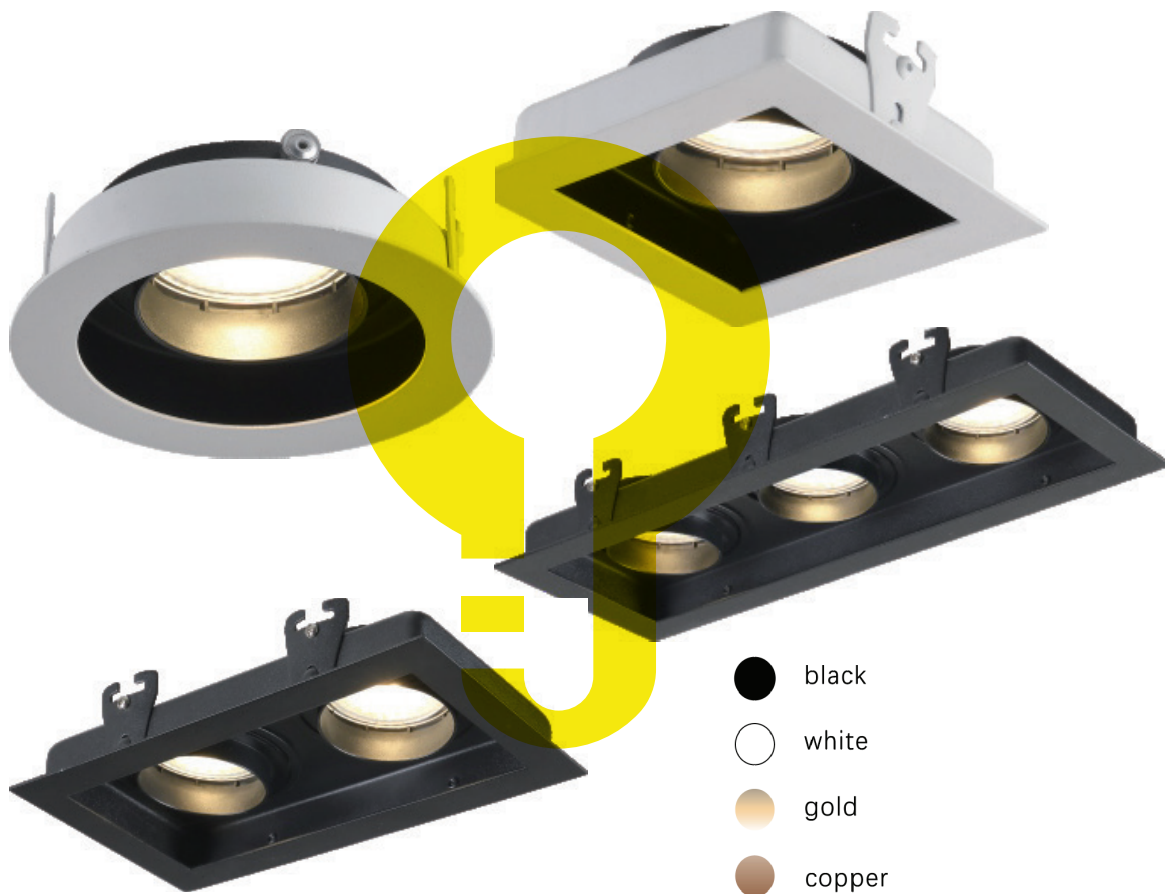

LAMP DETAILS

2x35W max
Optional:LED

PRODUCT DETAILS

230V~50/60Hz
Material: aluminium/steel

PRODUCT SIZE WEIGHT

0.12kg
L:77.5mm
W:150.5mm
H:42.5mm

-  black
-  white
-  gold
-  copper

KL-SP00211

LAMP DETAILS

Gu10 1x13W max
Optional:LED GU10

PRODUCT DETAILS

220-240V~ 50/60Hz
Material: aluminium/steel

PRODUCT SIZE WEIGHT

0.12kg
H:35mm
D:100mm

KL-SP00212

LAMP DETAILS

Gu10 1x13W max
Optional:LED GU10

PRODUCT DETAILS

220-240V~ 50/60Hz
Material: aluminium/steel

PRODUCT SIZE WEIGHT

0.16kg
W:100mm
H:35mm
L:100mm

KL-SP00213

LAMP DETAILS

Gu10 2x13W max
Optional:LED GU10