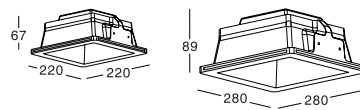

Item No.	Voltage	Frequency	Light Source	Wattage
A	220-240V	50Hz	HONGLI LED	MAX 18W
B	220-240V	50Hz	HONGLI LED	MAX 9W

WYJŚCIE
EWAKUACYJNE

ⓘ Ø 183mm

ⓘ Ø 283mm

KL-SP00052B

KL-SP00053B

KL-SP00052A

KL-SP00053A