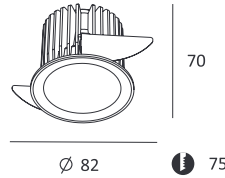

$\varnothing 82$ 75

Body Color:

Unit: cd

— C0-C180 — C90-C270 — G0

OPTIONS:

LED POWER SUPPLY 250mA-DC/DIM

Body of luminaire is made of high quality die-casting aluminum, nice curved shape, exquisite and fashion, with corrosion resistance surface treatment, can be white or black color etc. Offers a reflector with high reflectivity, can be different beam angles.