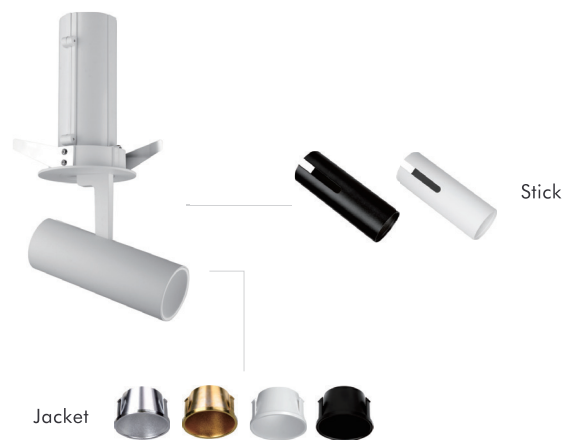

Stick Color:

White Powder
Painting

Black Powder
Painting

Jacket:

RECESSED MAGIC STICK

Color options for parts:

KL-SP00156

- **Product Size:** $\varnothing 90 \times 295$
- **Specification:** 14W LED/3000K/CRI 80/870lm
- **LED:** CREE[®] PHILIPS LUMILEDS
- **IP Rating:** IP20
- **Voltage:** 220-240V
- **Beam Angle:** 20°/40°/60°
- **Rotation:** 0-85°/355°
- **Material:** Aluminum

KL-SP00157

- **Product Size:** $\varnothing 50 \times 140$
- **Specification:** 14W LED/ 3000K/ CRI80/ 870lm
- **LED Chip:** CREE® PHILIPS LUMILEDS
- **IP Rating:** IP20
- **Voltage:** 220-240V
- **Beam Angle:** 20°/ 40°/ 60°
- **Rotation:** 0-85°/ 355°
- **Material:** Gypsum & Aluminum