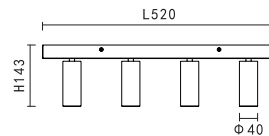

4*LED:36V 180mA
LED wattage:25.92W

PRODUCT DETAILS

220-240V~ 50/60Hz
Total wattage:28W
Material:aluminium/steel

PRODUCT SIZE WEIGHT

0.56kg
W:40mm
H:143mm
L:520mm
D:40mm

- black
- white
- gold
- copper

KL-SP00257