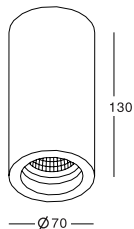

Color/Material:

White
Gypsum
(Paintable)

Grey
Smooth
Cement

CE RoHS IP20

Voltage	Frequency	Light Source	Wattage
220-240V	50Hz	GU10