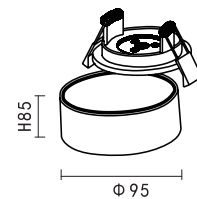

LAMP DETAILS

2*LED:37V 200mA
LED wattage:14.8W

PRODUCT DETAILS

220-240V~ 50/60Hz
Total wattage:16W
Material:aluminium

PRODUCT SIZE WEIGHT

0.62kg
D:62.5mm
H:76mm
L:162mm

-  black
-  white
-  gold
-  copper

KL-SP00219