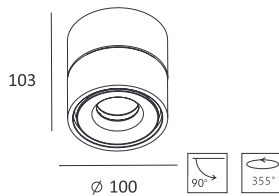

Body Color:

OPTIONS:

LED POWER SUPPLY 250mA-DC/DIM