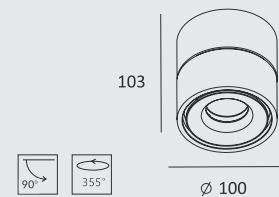

- **Product Size:** $\varnothing 100 \times 90$
- **Body Color:** Black/White
- **Specification:** 14W(870lm)
3000K/4000K/5000K, CRI 80/90
- **LED:** **CREE[®] PHILIPS**
- **IP Rating:** IP20
- **Voltage:** 220-240V
- **Rotation:** 355°&90°
- **Beam Angle:** 15°/25°/38°/60°
- **Material:** Die-casting Aluminum

Body Color:

OPTIONS:

LED POWER SUPPLY 250mA-DC/DIM

KL-SP00088

- Product Size:** $\varnothing 100 \times 103$
- Body Color:** Black/White
- Specification:** 14W(870lm)
3000K/4000K/5000K, CRI 80/90
- LED Chip:** **CREE[®] PHILIPS**
- IP Rating:** IP20
- Voltage:** 220-240V
- Rotation:** 355°&90°
- Beam Angle:** 15°/25°/38°/60°
- Material:** Die-casting Aluminum

KL-SP00089

- **Product Size:** $\varnothing 100 \times 103$
- **Body Color:** Black/White
- **Specification:** 14W(870lm)
- **LED Chip:** **CREE® PHILIPS**
- **IP Rating:** IP20
- **Voltage:** 220-240V
- **Rotation:** 355°&90°
- **Beam Angle:** 20°/40°/60°
- **Material:** Die-casting Aluminum

Color:

CE RoHS IP20    

KL-SP00090

- **Product Size:** 205 × 100 × 103
- **Body Color:** Black/White
- **Specification:** 2x14W(870lm) 3000K/4000K/5000K, CRI 80/90
- **LED Chip:** **CREE® PHILIPS**
- **IP Rating:** IP20
- **Voltage:** 220-240V
- **Rotation:** 355°&90°
- **Beam Angle:** 15°/25°/38°/60°
- **Material:** Die-casting Aluminum