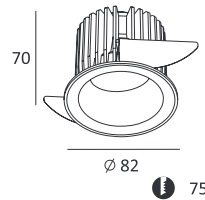

Body Color:

Unit: cd

— C0-C180 — C90-C270 — G0

OPTIONS:

LED POWER SUPPLY 250mA-DC/DIM

Body of luminaire is made of high quality die-casting aluminum, exquisite and fashion, with corrosion resistance surface treatment, can be white or black color. Offers a reflector with high reflectivity, can be different beam angles.