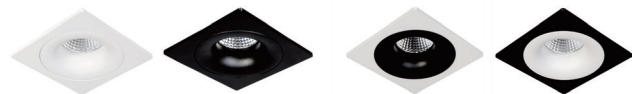

KL-SP00097L

- **Product Size:** $\varnothing 82 \times 70$
- **Body Color:** Black/White
- **Specification:** 9W LED
  3000K/4000K/5000K, CRI 80/90
- **LED:** **CREE® PHILIPS**
- **IP Rating:** IP20
- **Voltage:** 220-240V
- **Beam Angle:** 15°/25°/38°/60°
- **Material:** Die-casting Aluminum

$\varnothing 82$ 75

Body Color:

Unit: cd

— C0-C180 — C90-C270 — G0

OPTIONS:

LED POWER SUPPLY 250mA-DC/DIM

Body of luminaire is made of high quality die-casting aluminum, nice curved shape, exquisite and fashion, with corrosion resistance surface treatment, can be white or black color etc. Offers a reflector with high reflectivity, can be different beam angles.

KL-SP00098

- **Product Size:** $\varnothing 100 \times 100 \times 77$
- **Body Color:** Black/White
- **Panel Color:** Black/White
- **Specification:** 9W LED
  3000K/4000K/5000K, CRI 80/90
- **LED:** **CREE® PHILIPS**
- **IP Rating:** IP20
- **Voltage:** 220-240V
- **Beam Angle:** 15°/25°/38°/60°
- **Material:** Die-casting Aluminum

Body Color: **Panel Color:**