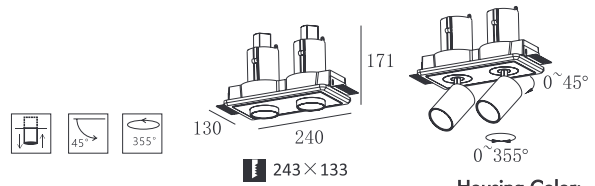

Housing Color:

Jacket:

KL-SP00178

- **Product Size:** 130×240×171
- **Housing Color:** Black/White
- **Jacket Color:** Black/White/Matt Gold/Silver
- **Specification:** 2×10W LED/ 3000K/ CRI90/ 1800lm
- **LED Chip:** CREE® PHILIPS
- **IP Rating:** IP20
- **Voltage:** 220-240V
- **Rotation:** 0-45°/ 355°
- **Beam Angle:** 20°/40°/60°
- **Material:** Gypsum & Aluminum