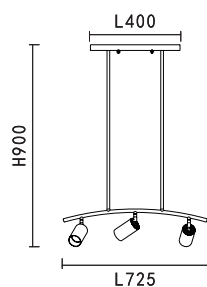

KL-SP00240

LAMP DETAILS

Gu10 3x13W max
Optional:LED GU10

PRODUCT DETAILS

230V~50/60Hz
Material:aluminium/steel

PRODUCT SIZE WEIGHT

1.62kg
W:30mm
H:900mm
L:725mm
D:57mm

- black
- white
- gold
- copper

KL-SP00241

LAMP DETAILS

Gu10 4x13W max
Optional:LED GU10

PRODUCT DETAILS

230V~50/60Hz
Material:aluminium/steel

PRODUCT SIZE WEIGHT

1.8kg
W:30mm
H:900mm
L:965mm
D: 57mm

- black
- white
- gold
- copper