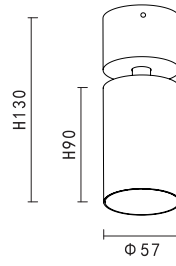

KL-SP00246

LAMP DETAILS

Gu10 1x15W max
Optional:LED GU10

PRODUCT DETAILS

230V~50/60Hz
Material:aluminium/steel

PRODUCT SIZE WEIGHT

0.18kg
H:130mm
D:57mm

Body Color

- Black
- White
- Gold
- Copper

Reflector

- Copper
- Black
- White
- Gold

- black
- white
- gold
- copper

KL-SP00247

LAMP DETAILS

Gu10 1x15W max
Optional:LED GU10

PRODUCT DETAILS

230V~50/60Hz
Material:aluminium

PRODUCT SIZE WEIGHT

0.26kg
H:157mm
D:56mm