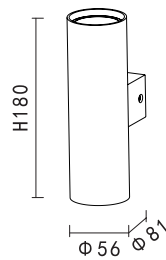

PRODUCT SIZE WEIGHT

0.26kg
L:180mm
W:81mm
H:56mm