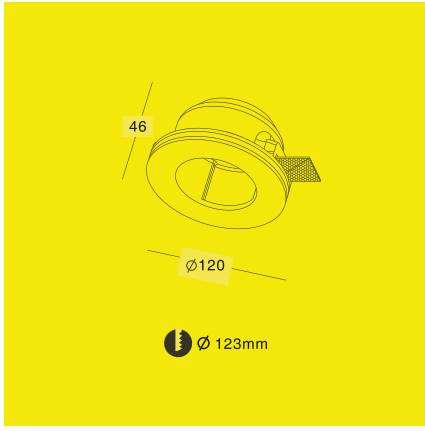

Item No.	Voltage	Frequency	Light Source	Wattage
KL-SP00013	220-240V	50Hz	GU10	MAX 35W
	12V	50Hz	GU5.3	MAX 35W