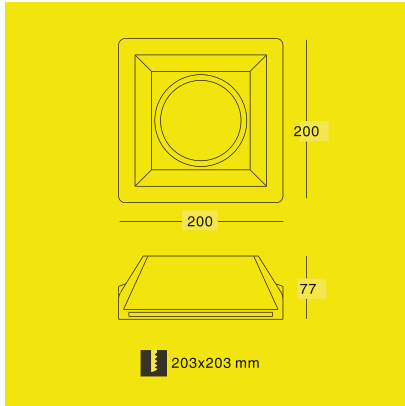

Item No.	Voltage	Frequency	Light Source	Wattage
KL-SP00036	12V	50Hz	AR111	MAX 50W