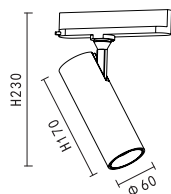

0.4kg
H:180mm
D:60mm

KL-SP00272

LAMP DETAILS

LED:36V 700mA
LED wattage:26W

PRODUCT DETAILS

230V~50/60Hz
Total wattage:30W
Material:aluminium

PRODUCT SIZE WEIGHT

0.52kg
H:230mm
D:60mm