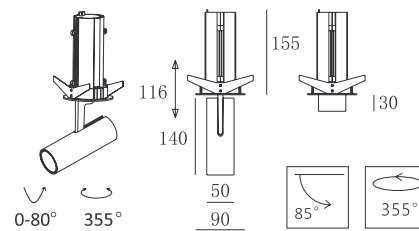

RECESSED MAGIC STICK

Color options for parts: