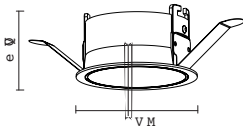

KL-SP00191

LAMP DETAILS

Gu10 1x15W max
Optional:LED GU10

PRODUCT DETAILS

230V~50/60Hz
Material:aluminium

PRODUCT SIZE WEIGHT

0.14kg
H:49mm
D:90mm

- Body Color
-  Black
 -  White
 -  Gold
 -  Copper
- Reflector
-  Copper
 -  Black
 -  White
 -  Gold
 -  Silver