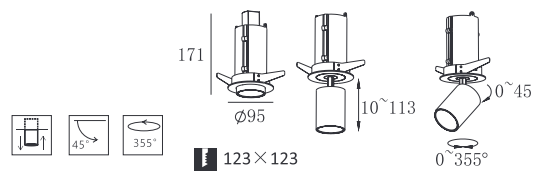

Housing Color:

Jacket:

KL-SP00177

- **Product Size:** 120×120×170
- **Housing Color:** Black/White
- **Jacket Color:** Black/White/Matt Gold/Silver
- **Specification:** 10W LED/ 3000K/ CRI80/ 870lm
- **LED Chip:** **CREE® PHILIPS**
- **IP Rating:** IP20
- **Voltage:** 220-240V
- **Rotation:** 0-45°/ 355°
- **Beam Angle:** 20°/40°/60°
- **Material:** Gypsum & Aluminum