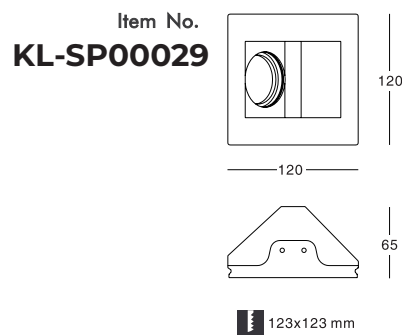

TRIMLESS DOWNLIGHT

Item No.
KL-SP00029

123x123 mm