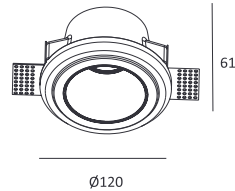

KL-SP00004

Voltage: 220-240V / 12V
Frequency: 50Hz
Lamp Holder: GU10 / GU5.3
Wattage: MAX LED 13W

Ø120
 123x123