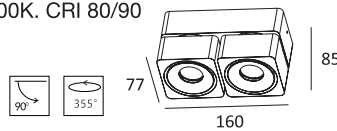

KL-SP00095D

CE RoHS IP20

Specification: 9.5W LED/ 3000K/4000K/5000K, CRI 80/90
LED Chip: CREE® PHILIPS
Voltage: 220-240V
Rotation: 355° & 90°
Beam Angle: 15°/24°/36°

KL-SP00096

CE RoHS IP20

Specification: 2x9.5W LED/ 3000K/4000K/5000K, CRI 80/90
LED Chip: CREE® PHILIPS
Voltage: 220-240V
Rotation: 355° & 90°
Beam Angle: 15°/24°/36°