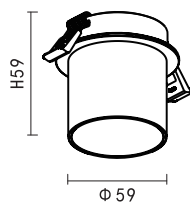

PRODUCT SIZE WEIGHT

0.1kg
H: 69mm
D: 59mm

- black
- white
- gold
- copper