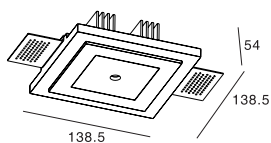

KL-SP00042