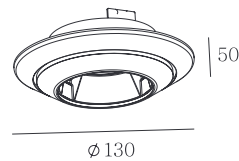

Item No.	Voltage	Frequency	Light Source	Wattage
KL-SP00076	220-240V	50Hz	GU10	MAX 35W
	12V	50Hz	GU5.3	MAX 35W

123x123

- Honeycomb
- Softening Lens
- Liner Spread Lens
- Frosted

COLOR/MATERIAL

CE RoHS IP20

Item No.	Voltage	Frequency	Light Source	Wattage
KL-SP00077	220-240V	50Hz	GU10	MAX 35W
	12V	50Hz	GU5.3	MAX 35W

123x123

- Honeycomb
- Softening Lens
- Liner Spread Lens
- Frosted

COLOR/MATERIAL

CE RoHS IP20