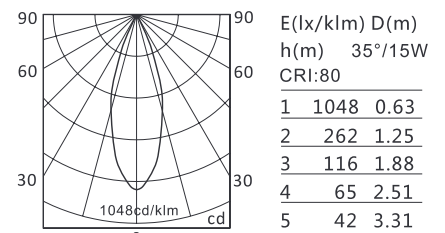

KL-SP00142

- **Product Size:** $\varnothing 123 \times 150$
- **Reflector Color:** Black/White/Matt Gold/Blue
- **Specification:** 18.5W LED
3000K/4000K/5000K, CRI 80/90
- **LED:** CREE® PHILIPS CITIZEN
- **IP Rating:** IP20/IP44
- **Voltage:** 220-240V
- **Beam Angle:** 40°
- **Material:** Die-casting Aluminum