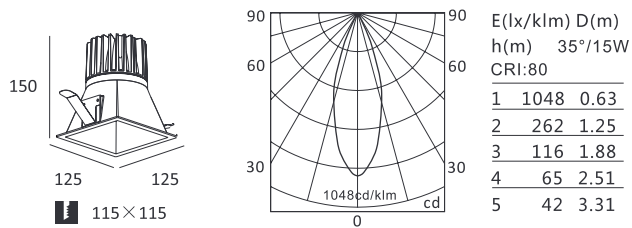

KL-SP00139

- **Product Size:** 125×125×150
- **Reflector Color:** Black/White/Matt Gold/Blue
- **Specification:** 18.5W LED
  3000K/4000K/5000K, CRI 80/90
- **LED:** CREE® PHILIPS CITIZEN
- **IP Rating:** IP20/IP44
- **Voltage:** 220-240V
- **Beam Angle:** 40°
- **Material:** Die-casting Aluminum

Reflector Color:

Recessed down light, for indoor use, body of luminaire made of die-casting aluminum. Offers a reflector with high reflectivity, and multiple color options. Light source with glass diffuser and 3D soft light effect. IP20, can also be IP44.

OPTIONS:
LED POWER SUPPLY 350-550mA-DC/DIM