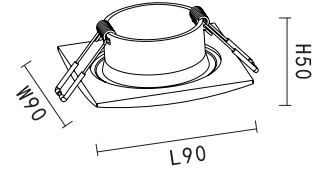

KL-SP00206