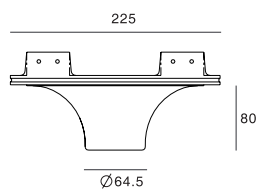

Item No.	Voltage	Frequency	Light Source	Wattage
KL-SP00041	220-240V	50Hz	LOB1507	11W
KL-SP00042	220-240V	50Hz	LOB1507	11W
KL-SP00043	220-240V	50Hz	LOB1507	11W

MC-9137

MC-9141

Item No.	Voltage	Frequency	Light Source	Wattage
KL-SP00044	220-240V	50Hz	GU10	MAX 35W
KL-SP00045	220-240V	50Hz	GU10	MAX 35W
KL-SP00046	220-240V	50Hz	GU10	MAX 35W