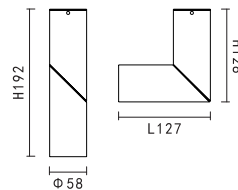

PRODUCT SIZE WEIGHT

0.56kg
H:196mm
D:58mm