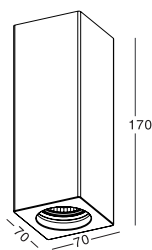

Color/Material:

White
Gypsum
(Paintable)

Grey
Smooth
Cement

CE RoHS IP20

Voltage	Frequency	Light Source	Wattage
220-240V	50Hz	GU10	MAX 35W