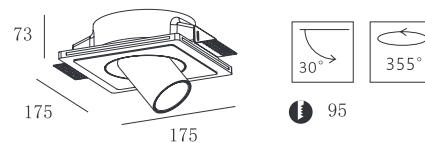

TONO ROUND WITH TRIM