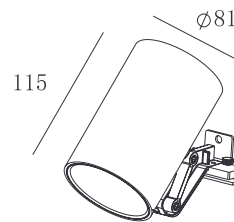

Body Color:

KL-SP00171	KL-SP00172