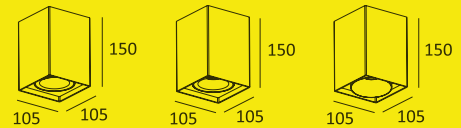

KL-SP00105

KL-SP00106

KL-SP00107

Body Color:

- **Product Size:** 150×150×150
- **Body Color:** Black/White
- **Specification:** 9W LED
3000K/4000K/5000K, CRI 80/90
- **LED:** CREE® PHILIPS
- **IP Rating:** IP20
- **Voltage:** 220-240V
- **Beam Angle:** 15°/25°/38°/60°
- **Material:** Aluminum