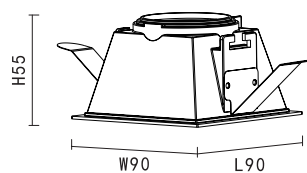

PRODUCT SIZE WEIGHT

0.14kg
L:90mm
W:90mm
H:55mm

Body Color

- Black
- White
- Gold
- Copper

Reflector

- Copper
- Black
- White
- Gold
- Silver