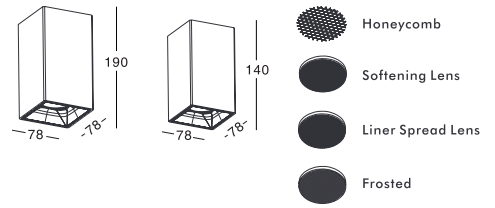

- Honeycomb
- Softening Lens
- Liner Spread Lens
- Frosted

COLOR/MATERIAL

CE RoHS IP20

Item No.	Voltage	Frequency	Light Source	Wattage
KL-SP00078	220-240V	50Hz	GU10	MAX 35W
	12V	50Hz	GU5.3	MAX 35W

Item No.	Voltage	Frequency	Light Source	Wattage
KL-SP00079	220-240V	50Hz	GU10	MAX 35W
	12V	50Hz	GU5.3	MAX 35W