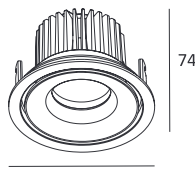

KL-SP00104

- **Product Size:** $\varnothing 105 \times 74$
- **Body Color:** Black/White
- **Specification:** 9W LED
3000K/4000K/5000K, CRI 80/90
- **LED:** CREE® PHILIPS
- **IP Rating:** IP20
- **Voltage:** 220-240V
- **Beam Angle:** 15°/25°/38°/60°
- **Material:** Die-casting Aluminum