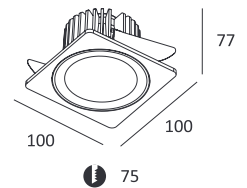

KL-SP00097L

- **Product Size:** $\varnothing 82 \times 70$
- **Body Color:** Black/White
- **Specification:** 9W LED
  3000K/4000K/5000K, CRI 80/90
- **LED:** **CREE® PHILIPS**
- **IP Rating:** IP20
- **Voltage:** 220-240V
- **Beam Angle:** 15°/25°/38°/60°
- **Material:** Die-casting Aluminum

$\varnothing 82$ 75

Body Color:

Unit: cd

— C0-C180 — C90-C270 — G0

OPTIONS:

LED POWER SUPPLY 250mA-DC/DIM

Body of luminaire is made of high quality die-casting aluminum, nice curved shape, exquisite and fashion, with corrosion resistance surface treatment, can be white or black color etc. Offers a reflector with high reflectivity, can be different beam angles.

KL-SP00098

- **Product Size:** $\varnothing 100 \times 100 \times 77$
- **Body Color:** Black/White
- **Panel Color:** Black/White
- **Specification:** 9W LED
  3000K/4000K/5000K, CRI 80/90
- **LED:** **CREE® PHILIPS**
- **IP Rating:** IP20
- **Voltage:** 220-240V
- **Beam Angle:** 15°/25°/38°/60°
- **Material:** Die-casting Aluminum

Body Color: **Panel Color:**