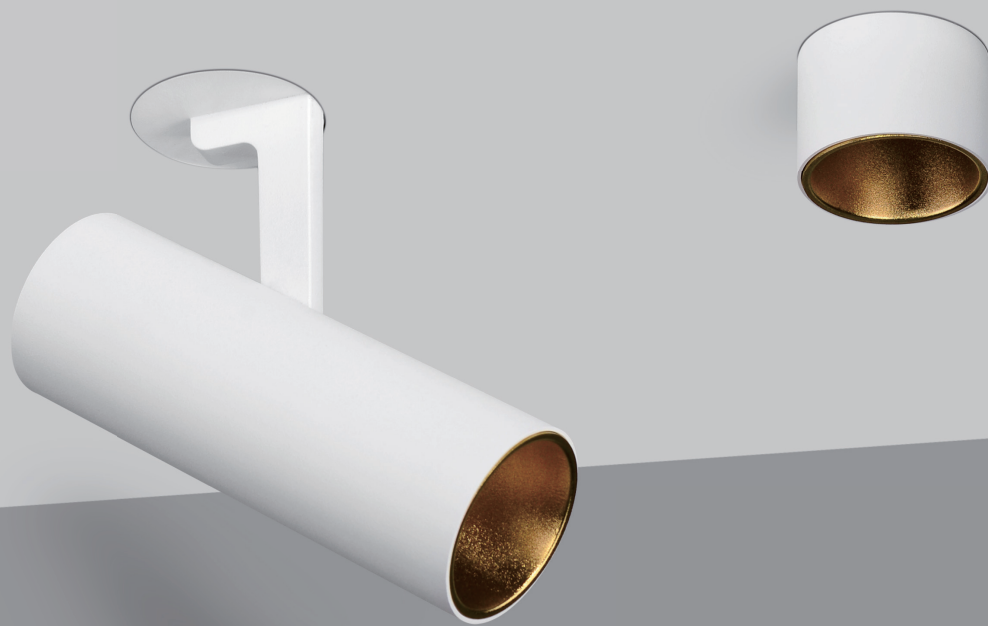

Color options for parts:

CE RoHS IP20    

KL-SP00155 (GU10 Version Optional)

- **Product Size:** $\varnothing 95 \times 171$
- **Jacket Color:** Black/White/Matt Gold/Silver
- **Specification:** 11W LED
- **LED Chip:** CREE® PHILIPS
- **IP Rating:** IP20
- **Voltage:** 220-240V
- **Rotation:** 0-85° / 355°
- **Beam Angle:** 20°/40°/60°
- **Material:** Aluminum

Stick Color:

White Powder
Painting

Black Powder
Painting

Jacket:

RECESSED MAGIC STICK

Color options for parts:

KL-SP00156

- **Product Size:** $\varnothing 90 \times 295$
- **Specification:** 14W LED/3000K/CRI 80/870lm
- **LED:** CREE[®] PHILIPS LUMILEDS
- **IP Rating:** IP20
- **Voltage:** 220-240V
- **Beam Angle:** 20°/40°/60°
- **Rotation:** 0-85°/355°
- **Material:** Aluminum

KL-SP00157

- **Product Size:** $\varnothing 50 \times 140$
- **Specification:** 14W LED/ 3000K/ CRI80/ 870lm
- **LED Chip:** CREE® PHILIPS LUMILEDS
- **IP Rating:** IP20
- **Voltage:** 220-240V
- **Beam Angle:** 20°/ 40°/ 60°
- **Rotation:** 0-85°/ 355°
- **Material:** Gypsum & Aluminum