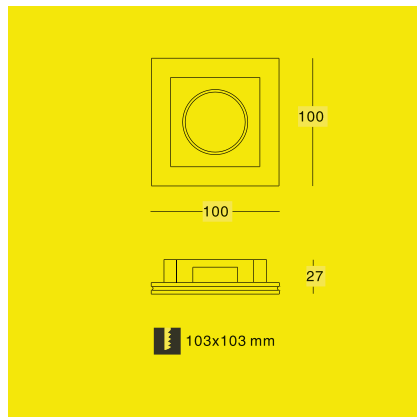

Item No.	Voltage	Frequency	Light Source	Wattage
KL-SP00015	220-240V	50Hz	GU10	MAX 35W
	12V	50Hz	GU5.3	MAX 35W