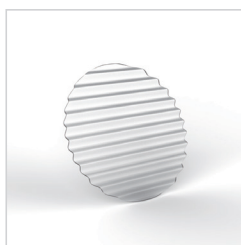

 123×123

KL-SP00001

TRIMLESS DOWNLIGHT

KL-SP00002

Light Altering Devices:

Honeycomb

Glass

Liner Spread Lens