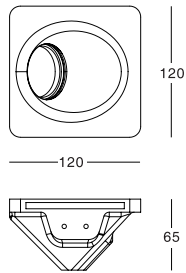

TRIMLESS DOWNLIGHT

Item No.
KL-SP00028 123x123 mm