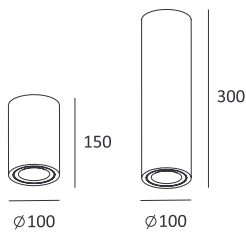

KL-SP00111 KL-SP00111L

- **Product Size:** $\varnothing 100 \times 150 / \varnothing 100 \times 300$
- **Body Color:** Black/White
- **Specification:** 9W LED
  3000K/4000K/5000K, CRI 80/90
- **LED:** **CREE® PHILIPS**
- **IP Rating:** IP20
- **Voltage:** 220-240V
- **Beam Angle:** 15°/25°/38°/60°
- **Material:** Aluminum

Spot Light: ☐ External Casin ☐

Body Color:

Unit: cd

— C0-C180 — C90-C270 — G0

OPTIONS:

LED POWER SUPPLY 250mA-DC/DIM

Body of luminaire is made of high quality aluminum, nice and simple cylinder shape, with corrosion resistance surface treatment, can be white or black color. Offers a reflector with high reflectivity, can be different beam angles.

MJ-1028