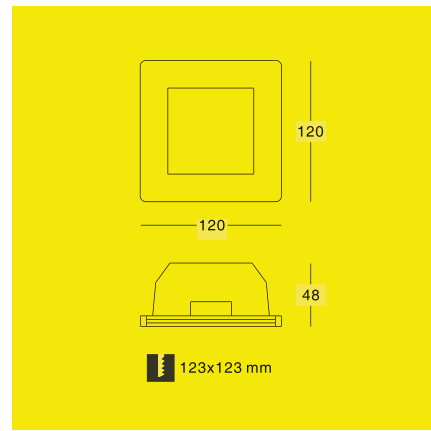

Item No.	Voltage	Frequency	Light Source	Wattage
KL-SP00013	220-240V	50Hz	GU10	MAX 35W
	12V	50Hz	GU5.3	MAX 35W