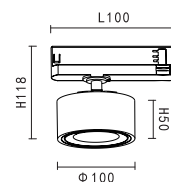

PRODUCT SIZE WEIGHT

0.54kg
H:118mm
D:100mm