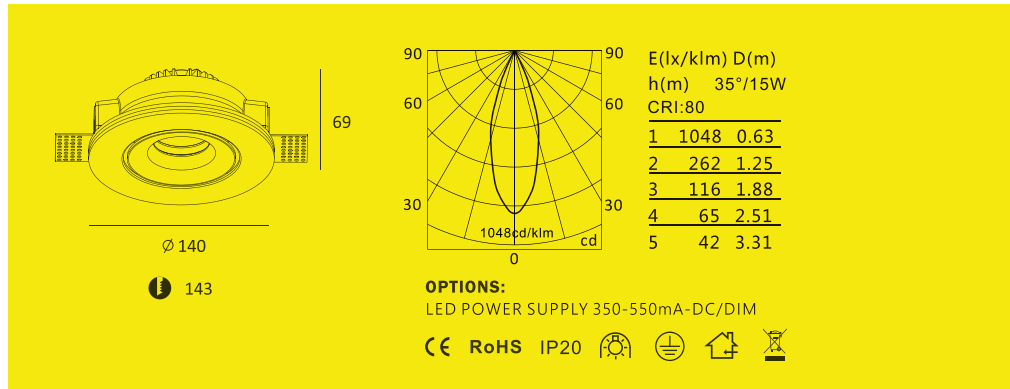

KL-SP00113

- **Product Size:** $\varnothing 140 \times 69$
- **Body Color:** White
- **Specification:** 9W LED
3000K/4000K/5000K, CRI 80/90
CREE® PHILIPS
- **LED:**
- **IP Rating:** IP20
- **Voltage:** 220-240V
- **Beam Angle:** 15°/25°/38°/60°
- **Material:** Gypsum+Aluminum