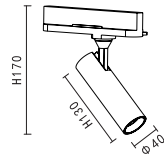

PRODUCT SIZE WEIGHT

0.3kg
H:170mm
D:40mm