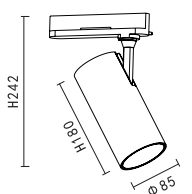

KL-SP00273

LAMP DETAILS

LED:36V 900mA
LED wattage:33.5W

PRODUCT DETAILS

230V~50/60Hz
Total wattage:40W
Material:aluminium/steel

PRODUCT SIZE WEIGHT

0.94kg
H:242mm
D:85mm

KL-SP00274