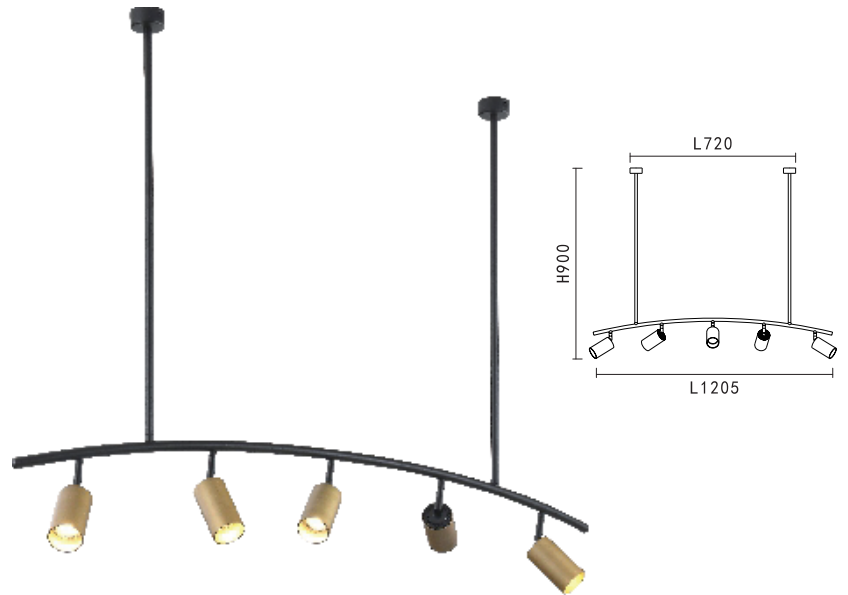

Gu10 3x13W max
Optional:LED GU10

PRODUCT DETAILS

230V~50/60Hz
Material:aluminium/steel

PRODUCT SIZE WEIGHT

1.62kg
W:30mm
H:900mm
L:725mm
D:57mm

-  black
-  white
-  gold
-  copper

KL-SP00241

LAMP DETAILS

Gu10 4x13W max
Optional:LED GU10

PRODUCT DETAILS

230V~50/60Hz
Material:aluminium/steel

PRODUCT SIZE WEIGHT

1.8kg
W:30mm
H:900mm
L:965mm
D: 57mm

-  black
-  white
-  gold
-  copper

- black
- white
- gold
- copper

KL-SP00242

LAMP DETAILS

Gu10 5x13W max
Optional:LED GU10

PRODUCT DETAILS

230V~50/60Hz
Material:aluminium/steel

PRODUCT SIZE WEIGHT

2.2kg
W:30mm
H:900mm
L:1205mm
D:57mm

- black
- white
- gold
- copper