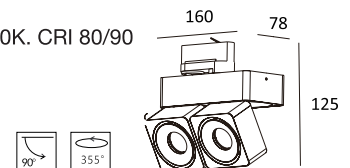

KL-SP00096D

CE RoHS IP20

Specification: 2x9.5W LED/ 3000K/4000K/5000K, CRI 80/90
LED Chip: CREE® PHILIPS
Voltage: 220-240V
Rotation: 355° & 90°
Beam Angle: 15°/24°/36°