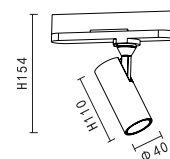

PRODUCT SIZE WEIGHT

0.24kg
H:154mm
D:40mm