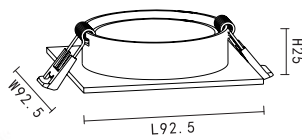

PRODUCT SIZE WEIGHT

0.1kg
H:25mm
D:92.5mm