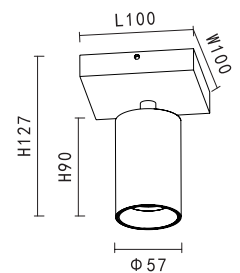

PRODUCT SIZE WEIGHT

0.33kg
L:100mm
W:100mm
H:127mm