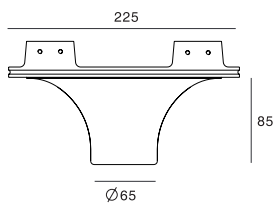

Item No.	Voltage	Frequency	Light Source	Wattage
KL-SP00041	220-240V	50Hz	LOB1507	11W
KL-SP00042	220-240V	50Hz	LOB1507	11W
KL-SP00043	220-240V	50Hz	LOB1507	11W

MC-9137

MC-9141

MC-9142

Item No.	Voltage	Frequency	Light Source	Wattage
KL-SP00044	220-240V	50Hz	GU10	MAX 35W
KL-SP00045	220-240V	50Hz	GU10	MAX 35W
KL-SP00046	220-240V	50Hz	GU10	MAX 35W