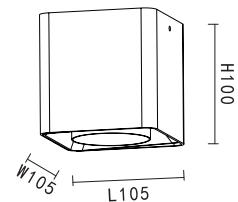

- black
- white
- gold
- copper

KL-SP00243

LAMP DETAILS

Gu10 max 1x15W
Optional:LED

PRODUCT DETAILS

230V~50/60Hz
Material:aluminium

PRODUCT SIZE WEIGHT

0.56kg
L:105mm
W:105mm
H:100mm