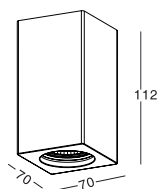

Color/Material:

White
Gypsum
(Paintable)

Grey
Smooth
Cement

CE RoHS IP20

Voltage	Frequency	Light Source	Wattage
220-240V	50Hz	GU10	MAX 35W