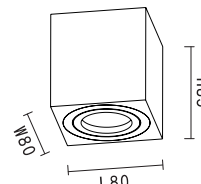

PRODUCT SIZE WEIGHT

0.32kg
L:80mm
W:80mm
H:85mm