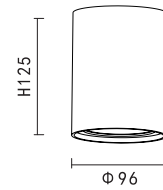

PRODUCT SIZE WEIGHT

0.36kg
H:100mm
D:96mm