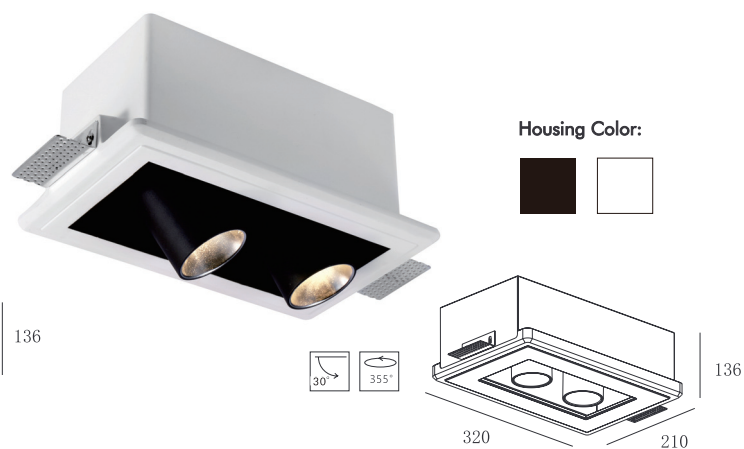

Housing Color:

Jacket:

KL-SP00180

- **Product Size:** 210×210×136
- **Housing Color:** Black/White
- **Jacket Color:** Black/White/Matt Gold/Silver
- **Specification:** 10W LED/ 3000K/ CRI80-90
- **LED Chip:** CREE® PHILIPS LUMILEDS
- **IP Rating:** IP20
- **Voltage:** 220-240V
- **Rotation:** 0-30°/ 355°
- **Beam Angle:** 20°/40°/60°
- **Material:** Gypsum & Aluminum