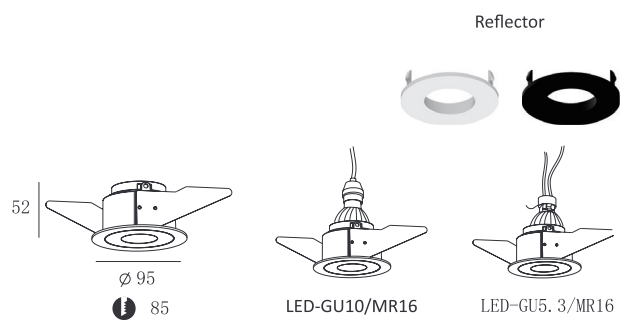

KL-SP00147

- **Product Size:** $\varnothing 95 \times 52$
- **Trim Color:** Black/White
- **Reflector Color:** Black/White
- **Specification:** 1 $\times$ 10W LED MR16/3000K/CRI 80/8001m
- **LED:** CREE®
- **IP Rating:** IP20
- **Voltage:** 220-240V
- **Beam Angle:** 20°/40°/60°
- **Material:** Die-casting Aluminum