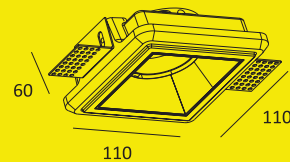

KL-SP00004

Voltage: 220-240V / 12V
Frequency: 50Hz
Lamp Holder: GU10 / GU5.3
Wattage: MAX LED 13W

Ø120
 123x123

KL-SP00003

**TRIMLESS
DOWNLIGHT**

KL-SP00004

KL-SP00005

Voltage: 220-240V / 12V
Frequency: 50Hz
Lamp Holder: GU10 / GU5.3
Wattage: MAX LED 13W
Adjustable Angle: 30°

113×113

KL-SP00006

Voltage: 220-240V / 12V
Frequency: 50Hz
Lamp Holder: GU10 / GU5.3
Wattage: MAX LED 13W
Adjustable Angle: 30°

113×113

Honeycomb

Glass

Liner Spread Lens

Frosted Glass