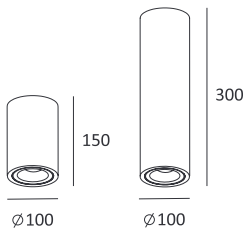

KL-SP00111 KL-SP00111L

- **Product Size:** $\varnothing 100 \times 150 / \varnothing 100 \times 300$
- **Body Color:** Black/White
- **Specification:** 9W LED
  3000K/4000K/5000K, CRI 80/90
- **LED:** **CREE® PHILIPS**
- **IP Rating:** IP20
- **Voltage:** 220-240V
- **Beam Angle:** 15°/25°/38°/60°
- **Material:** Aluminum

Spot Light: ☐ External Casin ☐

Body Color:

Unit: cd

— C0-C180 — C90-C270 — G0

OPTIONS:

LED POWER SUPPLY 250mA-DC/DIM

Body of luminaire is made of high quality aluminum, nice and simple cylinder shape, with corrosion resistance surface treatment, can be white or black color. Offers a reflector with high reflectivity, can be different beam angles.

MJ-1028