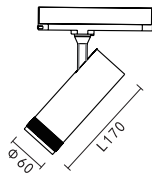

PRODUCT SIZE WEIGHT

0.6kg
H:170mm
D:60mm

- black
- white
- gold
- copper