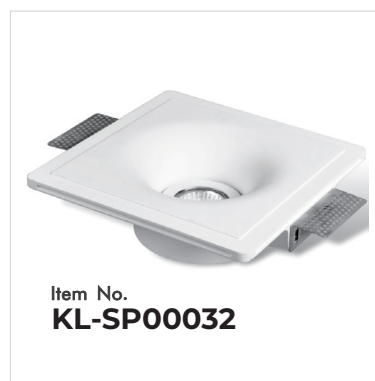

Item No.	Voltage	Constant Output Current	Light Source	Wattage
KL-SP00024	DC 3.2V	350mA	CREE XB-D	MAX 1x1W/LED

Voltage: 220-240V
Frequency: 50Hz
Light Source: SMD 2835
Wattage: MAX 10W

COLOR/MATERIAL

White
 Gypsum
 (Paintable)

TRIMLESS DOWNLIGHT

Item No.
KL-SP00028  123x123 mm

Item No.
KL-SP00029

 123x123 mm

Voltage	Frequency	Light Source	Wattage
220-240V	50Hz	GU10	MAX 35W
12V	50Hz	GU5.3	MAX 35W

CE RoHS IP20

Voltage	Frequency	Light Source	Wattage
220-240V	50Hz	GU10	MAX 50W
12V	50Hz	GU5.3	MAX 50W