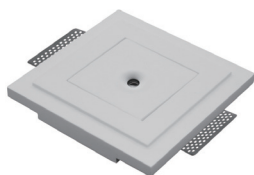

KL-SP00042