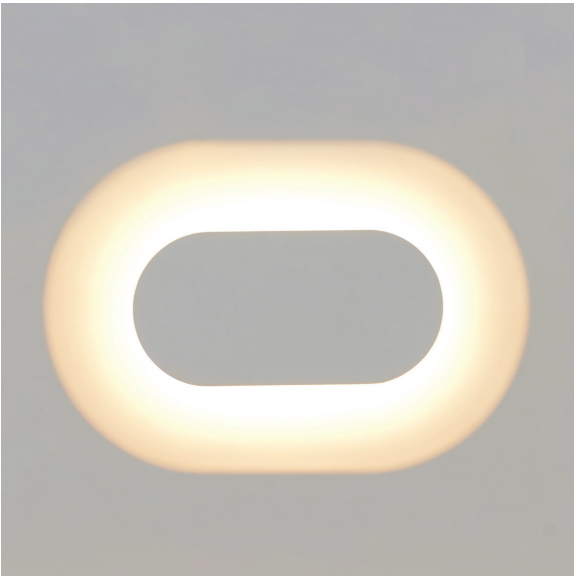

Voltage: 220-240V
Frequency: 50Hz
Light Source: SMD 2835
Wattage: MAX 10W

COLOR/MATERIAL

White
Gypsum
(Paintable)