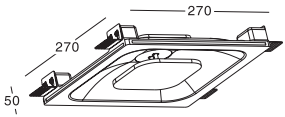

Voltage: 220-240V
Frequency: 50Hz
Light Source: SMD 2835
Wattage: MAX 10W

COLOR/MATERIAL

White
Gypsum
(Paintable)