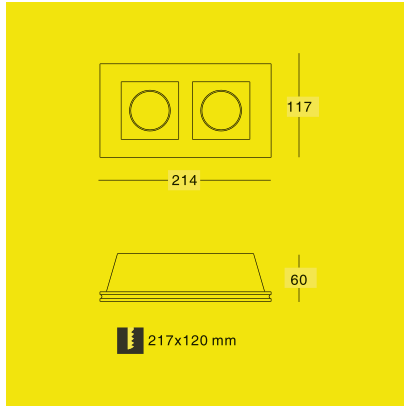

Item No.	Voltage	Frequency	Light Source	Wattage
KL-SP00038	220-240V	50Hz	GU10	MAX 2×35W
	12V	50Hz	GU5.3	MAX 2×35W