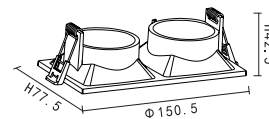

PRODUCT SIZE WEIGHT

0.1kg
L:77.5mm
W:77.5mm
H:42.5mm

- black
- white
- gold
- copper

KL-SP00210

LAMP DETAILS

2x35W max
Optional:LED

PRODUCT DETAILS

230V~50/60Hz
Material: aluminium/steel

PRODUCT SIZE WEIGHT

0.12kg
L:77.5mm
W:150.5mm
H:42.5mm

- black
- white
- gold
- copper