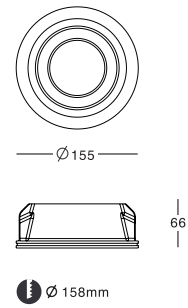

CE RoHS IP20

Voltage	Frequency	Light Source	Wattage
220-240V	50Hz	GU10	MAX 50W
12V	50Hz	GU5.3	MAX 50W