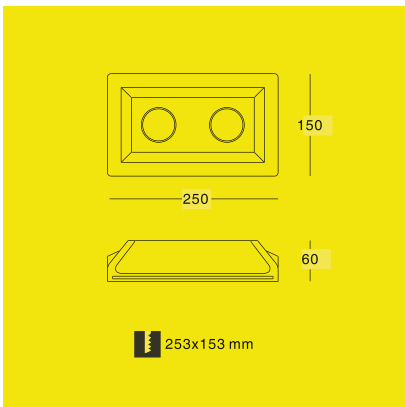

Item No.	Voltage	Frequency	Light Source	Wattage
KL-SP00039	220-240V	50Hz	GU10	MAX 2×35W
	12V	50Hz	GU5.3	MAX 2×35W