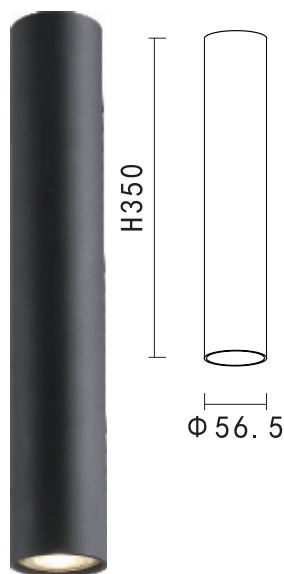

KL-SP00238

LAMP DETAILS

Gu10 5x13W max
Optional:LED GU10

PRODUCT DETAILS

230V~50/60Hz
Material:aluminium/steel

PRODUCT SIZE WEIGHT

2.1kg
W:30mm
H:875mm
L:1200mm
D:57mm

KL-SP00239