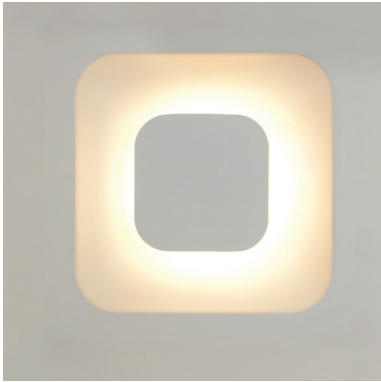

Voltage: 220-240V
Frequency: 50Hz
Light Source: SMD 2835
Wattage: MAX 10W

COLOR/MATERIAL

White
Gypsum
(Paintable)