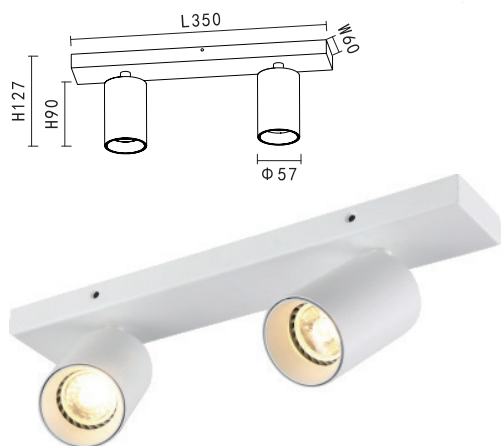

KL-SP00244

LAMP DETAILS

Gu10 3x13W max
LED GU10

PRODUCT DETAILS

220-240V~ 50/60Hz
Material:aluminium/steel

PRODUCT SIZE WEIGHT

1.06kg
H:127mm
D:220mm

Body Color

- Black
- White
- Gold
- Copper

Reflector

- Copper
- Black
- White
- Gold