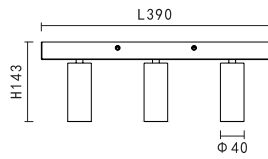

KL-SP00255

LAMP DETAILS

3*LED:36V 180mA
LED wattage:19.5W

PRODUCT DETAILS

220-240V~ 50/60Hz
Total wattage:21W
Material:aluminium/steel

PRODUCT SIZE WEIGHT

0.82kg
W:40mm
H:143mm
L:390mm
D:40mm