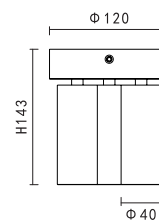

PRODUCT SIZE WEIGHT

0.66kg
D:120mm
H:143mm
D:40mm