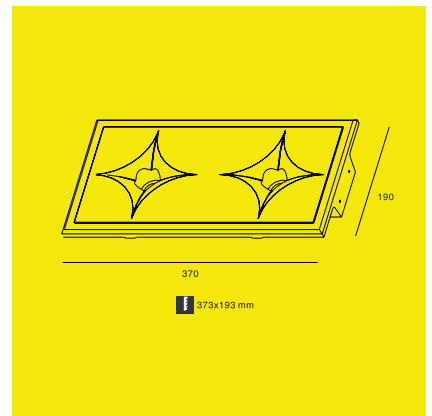

Item No.	Voltage	Frequency	Light Source	Wattage
KL-SP00020	220-240V	50Hz	GU10	MAX 35W
	12V	50Hz	GU5.3	MAX 35W