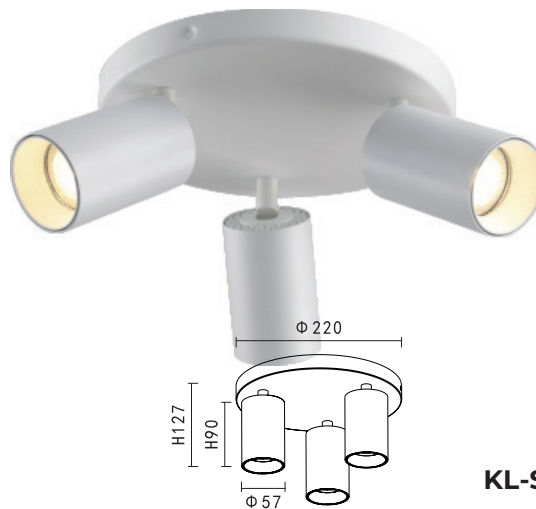

KL-SP00244

LAMP DETAILS

Gu10 3x13W max
LED GU10

PRODUCT DETAILS

220-240V~ 50/60Hz
Material:aluminium/steel

PRODUCT SIZE WEIGHT

1.06kg
H:127mm
D:220mm

Body Color

- Black
- White
- Gold
- Copper

Reflector

- Copper
- Black
- White
- Gold