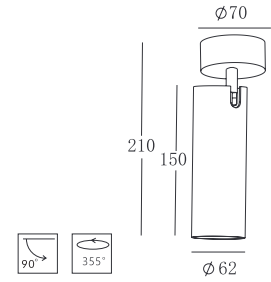

Housing Color:

Jacket:

KL-SP00185

- **Product Size:** 57×58×341
- **Housing Color:** Black/White
- **Jacket Color:** Black/White/Matt Gold/Silver
- **Specification:** 2×10W LED/ 3000K/ CRI90/ 1800lm
- **Led Chip:** CREE® PHILIPS LUMILEDS
- **IP Rating:** IP20
- **Voltage:** 220-240V
- **Rotation:** 0-45°/ 355°
- **Beam Angle:** 20°/40°/60°
- **Material:** Aluminum