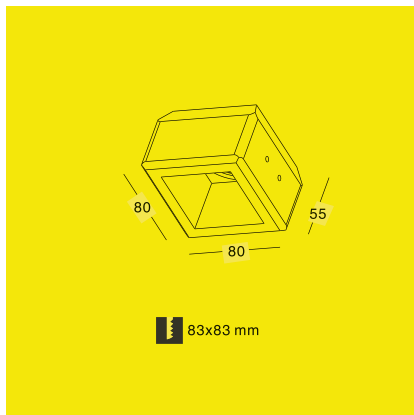

Item No.	Voltage	Frequency	Light Source	Wattage
KL-SP00021	220-240V	50Hz	GU10	MAX 35W
	12V	50Hz	GU5.3	MAX 35W