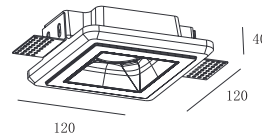

Bronze

Gold

KL-SP00001

Voltage: 220-240V / 12V
Frequency: 50Hz
Lamp Holder: GU10 / GU5.3
Wattage: MAX LED 13W

 123×123

KL-SP00002

Voltage: 220-240V / 12V
Frequency: 50Hz
Lamp Holder: GU10 / GU5.3
Wattage: MAX LED 13W