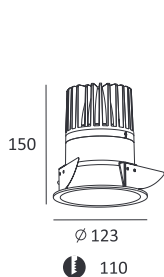

OPTIONS:
LED POWER SUPPLY 350-550mA-DC/DIM