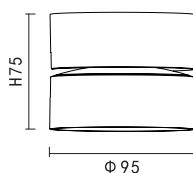

3*LED:36V 180mA
LED wattage:19.44W

PRODUCT DETAILS

220-240V~ 50/60Hz
Total wattage:21W
Material:aluminium/steel

PRODUCT SIZE WEIGHT

0.66kg
D:120mm
H:143mm
D:40mm

Body Color

-  Black
-  White
-  Gold
-  Copper