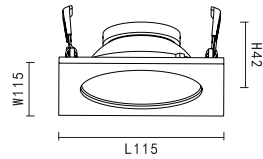

KL-SP00207

LAMP DETAILS

Gu10 max 1x15W
Optional:LED

PRODUCT DETAILS

230V~50/60Hz
Material: aluminium

PRODUCT SIZE WEIGHT

0.12kg
W:115mm
H:42mm
L:115mm

Body Color

- black
- white
- gold
- copper

Reflector

- White
- Black
- Sliver
- Gold
- Gold

KL-SP00208

LAMP DETAILS

Gu10 max 1x15W
Optional:LED

PRODUCT DETAILS

230V~50/60Hz
Material: aluminium/steel

PRODUCT SIZE WEIGHT

0.09kg
H:42mm
D:113.5mm

Body Color

- black
- white
- gold
- copper

Reflector

- White
- Black
- Sliver
- Gold
- Gold