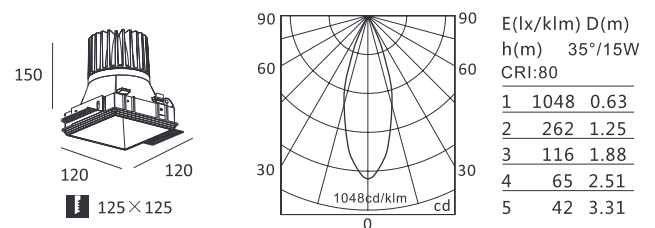

OPTIONS:
LED POWER SUPPLY 350-550mA-DC/DIM

KL-SP00140

- **Product Size:** 120×120×150
- **Reflector Color:** Black/White/Matt Gold/Blue
- **Specification:** 18.5W LED
  3000K/4000K/5000K, CRI 80/90
- **LED:** CREE® PHILIPS CITIZEN
- **IP Rating:** IP20/IP44
- **Voltage:** 220-240V
- **Beam Angle:** 40°
- **Material:** Die-casting Aluminum

Reflector Color:

Trimless recessed down light with separate pre-install frame, for indoor use, body of luminaire made of die-casting aluminum, offers a reflector with high reflectivity. Multiple color options are available for the reflector and can be easily replaced. LED Light source with glass diffuser and 3D soft light effect. IP20, can also be IP44.