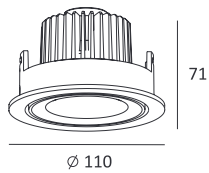

100

Body Color:

— C0-C180 — C90-C270 — G0

OPTIONS:

LED POWER SUPPLY 250mA-DC/DIM

Body of luminaire is made of high quality aluminum, exquisite and fashion, with corrosion resistance surface treatment, can be white or black color. Offers a reflector with high reflectivity, can be different beam angles. Unique design with light ring effect.