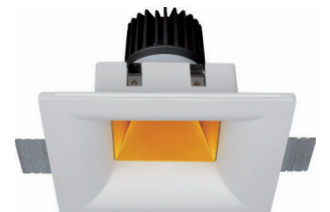

KL-SP00123

KL-SP00121

KL-SP00124

KL-SP00122

KL-SP00139

- **Product Size:** 125×125×150
- **Reflector Color:** Black/White/Matt Gold/Blue
- **Specification:** 18.5W LED
3000K/4000K/5000K, CRI 80/90
- **LED:** CREE® PHILIPS CITIZEN
- **IP Rating:** IP20/IP44
- **Voltage:** 220-240V
- **Beam Angle:** 40°
- **Material:** Die-casting Aluminum