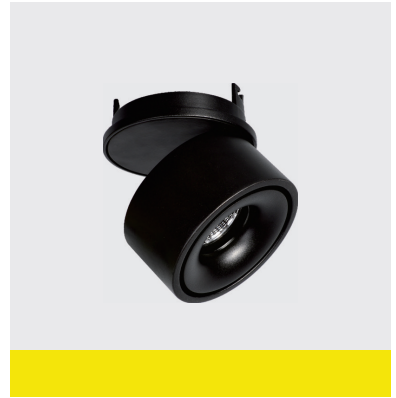

Body Color:

CE RoHS IP20    

KL-SP00091

CE RoHS IP20    

Specification: 9.5W LED/ 3000K/4000K/5000K, CRI 80/90
LED Chip: CREE® PHILIPS
Voltage: 220-240V
Rotation: 355° & 90°
Beam Angle: 15°/24°/36°

KL-SP00092

CE RoHS IP20    

Specification: 9.5W LED/ 3000K/4000K/5000K, CRI 80/90
LED Chip: CREE® PHILIPS
Voltage: 220-240V
Rotation: 355° & 90°
Beam Angle: 15°/24°/36°

KL-SP00092D

CE RoHS IP20    

Specification: 9.5W LED/ 3000K/4000K/5000K, CRI 80/90
LED Chip: CREE® PHILIPS
Voltage: 220-240V
Rotation: 355° & 90°
Beam Angle: 15°/24°/36°