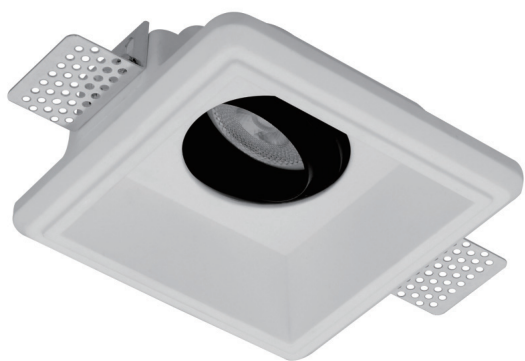

KL-SP00007

133x133