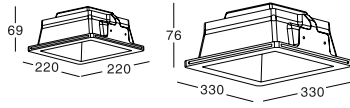

CE RoHS IP20

Item No.	Voltage	Frequency	Light Source	Wattage
KL-SP00048	220-240V	50Hz	E27	MAX 4x18W/CFL
KL-SP00049	220-240V	/	SMD 5050	MAX 12Wx1.6M

223x223mm

333x333 mm

KL-SP00050B

KL-SP00050A

KL-SP00051B

KL-SP00051A