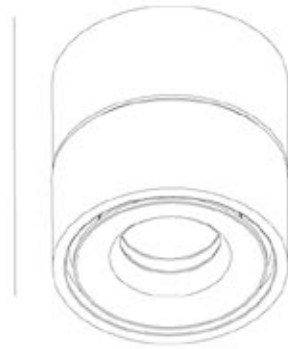

103

Ø 100

CREE PHILIPS

Body Color:

CE RoHS IP20

KL-SP00089

Voltage	Power	Color Temperature	Luminous Flux	Beam Angles	CRI	IP rating	Material
220-240V	14W	3000K/4000K/6000K	870 lm	20°/40°/60°	80/90	IP 20	Die-cast Aluminum