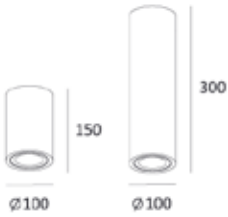

KL-SP00111 KL-SP00111L

Body Color	Black/White
Specification	9W LED 3000K/4000K/5000K, CRI 80/90
LED	CREE PHILIPS
IP Rating	IP20
Voltage	220-240V
Beam Angle	15°/25°/38°/60°
Material	Aluminum

Body Color:

UNIT: cm

— C0-C180 — C90-C170 — G0

OPTIONS:

LED POWER SUPPLY 250mA-DC/DIM

Body of luminaire is made of high quality aluminum, exquisite and fashion, with corrosion resistance surface treatment, can be white or black color. Offers a reflector with high reflectivity, can be different beam angles.

CE RoHS IP20

KL-SP00112 KL-SP00112L

Body Color	Black/White
Specification	9W LED 3000K/4000K/5000K, CRI 80/90
LED	CREE PHILIPS
IP Rating	IP20
Voltage	220-240V
Beam Angle	15°/25°/38°/60°
Material	Aluminum

Body Color:

CE RoHS IP20