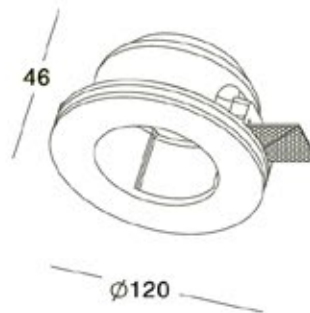

KL-SP00013 R

$\varnothing$ 123mm