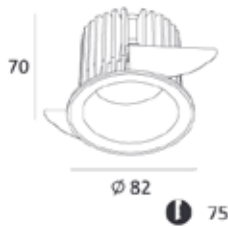

Voltage	Power	Color Temperature	Luminous Flux	Beam Angles	CRI	IP rating	Material
220-240V	2*9W	3000K/4000K/5000K	870 lm	15°/25°/38°/60°	80/90	IP 20	Die-cast Aluminum

CREE PHILIPS

KL-SP00100L-W

KL-SP00100G-W