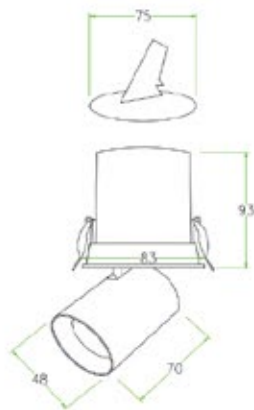

5 W

SP-9009

7 W

SP-9015

SP-9025

Frequency	CRI	Color Temperature	Driver	Material	Beam Angle	IP Rating	Installation
50Hz~60Hz	90	2800k/3200k/ 6000k/6500k	220-240V	Aluminum	15°/24°/36°	IP20	Recessed and trimless