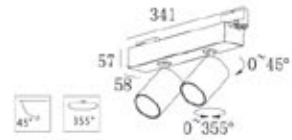

Housing Color:

Jacket:

CE RoHS IP20    

KL-SP00184

Housing Color	Black/White
JacketColor	Black/White/Matt Gold / Silver
Specification	10W LED / 3000K/ CRIB0-90/ 870lm
LED	CREE PHILIPS LUMILEDS
IP Rating	IP20
Voltage	220-240V
Beam Angle	20°/40°/60°
Rotation	0-45°/355°
Material	Gypsum & Aluminum