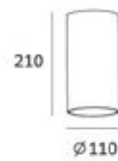

OPTIONS:
LED POWER SUPPLY 350-550mA-DC/DIM

KL-SP00143

Reflector Color	Black/White/Matt gold/Blue
Specification	18.5W LED 3000K/4000K/5000K, CRI 80/90
LED	CREE PHILIPS CITIZEN
IP Rating	IP20 / IP 44
Voltage	220-240V
Beam Angle	40°
Material	Aluminum