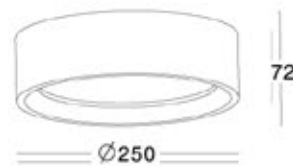

SURFACE MOUNTED CEILING LAMP

KL-SP00056

Color/Material:

White
Gypsum
(Paintable)

Grey
Smooth
Cement

CE RoHS IP20

Voltage	Frequency	Light Source	Wattage
220-240V	50Hz	LED	MAX 9W