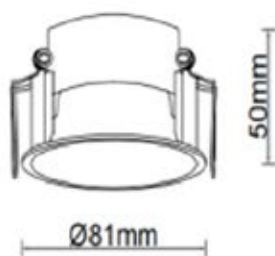

AZ-4208

Voltage	230V 50
Power	60 HZ
Color	White & Black
Power Factor	0.5/0.9
Material	Aluminum