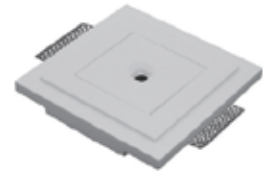

217x120 mm

253x153 mm

258x158 mm

Voltage	Frequency	Light Source	Wattage
220-240V 12v	50Hz	GU10 GU5.3	MAX 2X50W

KL-SP00041

KL-SP00042

KL-SP00043

Voltage	Frequency	Light Source	Wattage
220-240V 12v	50Hz	LOB 1507	11 W