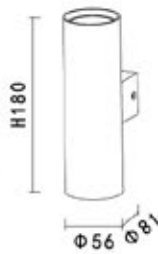

PRODUCT SIZE / WEIGHT

0.26Kg
L:180mm W:81mm H:156mm