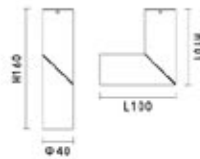

KL-SP00248

LAMP DETAILS
LED: 36V 150mA LED wattage : 5.4W
PRODUCT DETAILS
220-240V~50/60Hz Total wattage: 6W Material : Aluminum
PRODUCT SIZE / WEIGHT
0.26Kg H:160mm D:40mm

-  black
-  white
-  gold
-  copper