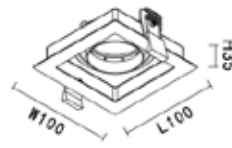

KL-SP00212

LAMP DETAILS
GU10 1X13W max Optional: LED GU10
PRODUCT DETAILS
220-240V~50/60Hz Material : Aluminum / Steel
PRODUCT SIZE / WEIGHT
0.16Kg W: 100mm H: 35mm L: 100mm