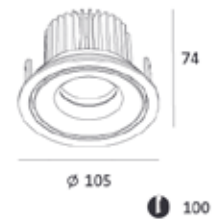

Body Color:

— C0-C180 — C90-C270 — G0

OPTIONS:

LED POWER SUPPLY 250mA-DC/DIM

Voltage	Power	Color Temperature	Luminous Flux	Beam Angles	CRI	IP rating	Material
220-240V	9W	3000K/4000K/5000K	870 lm	15°/25°/38°/60°	80/90	IP 20	Die-cast Aluminum

Body of luminaire is made of high quality aluminum, exquisite and fashion, with corrosion resistance surface treatment, can be white or black color. Offers a reflector with high reflectivity, can be different beam angles. Unique design with light ring effect.

KL-SP00104

Body Color:

Units: °d
— C0-C180 — C90-C270 — G0

OPTIONS:

LED POWER SUPPLY 250mA-DC/DIM

Voltage	Power	Color Temperature	Luminous Flux	Beam Angles	CRI	IP rating	Material
220-240V	9W	3000K/4000K/5000K	870 lm	15°/25°/38°/60°	80/90	IP 20	Die-cast Aluminum