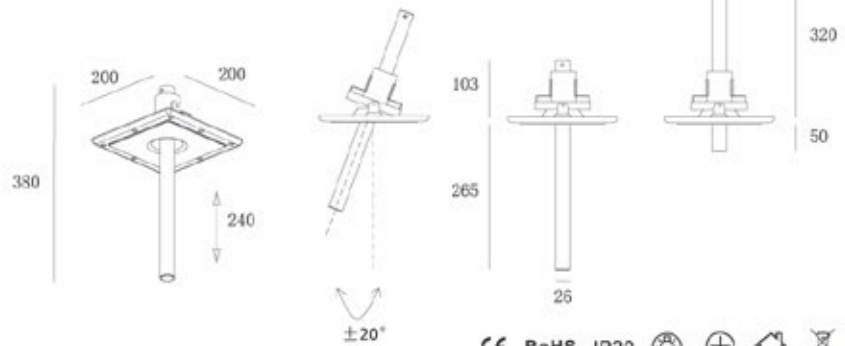

CE RoHS IP20    

KL-SP00189

Product Size	155x155x230
Specification	MR16/MAX 50W/3000K
Stick Color	Black / White
IP Rating	IP20
Voltage	220-240V
Beam Angle	20°/40°/60°
Rotation	0-20°
Material	Gypsum & Aluminum