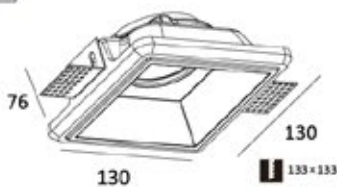

KL-SP00006

Voltage	220-240V / 12V
Frequency	50Hz
Lamp Holder	GU10 / GU5.3
Wattage	MAX LED 13W
Adjustable Angle	30°

KL-SP00007

KL-SP00008

Voltage	220-240V / 12V
Frequency	50Hz
Lamp Holder	GU10 / GU5.3
Wattage	MAX LED 13W
Adjustable Angle 30°	