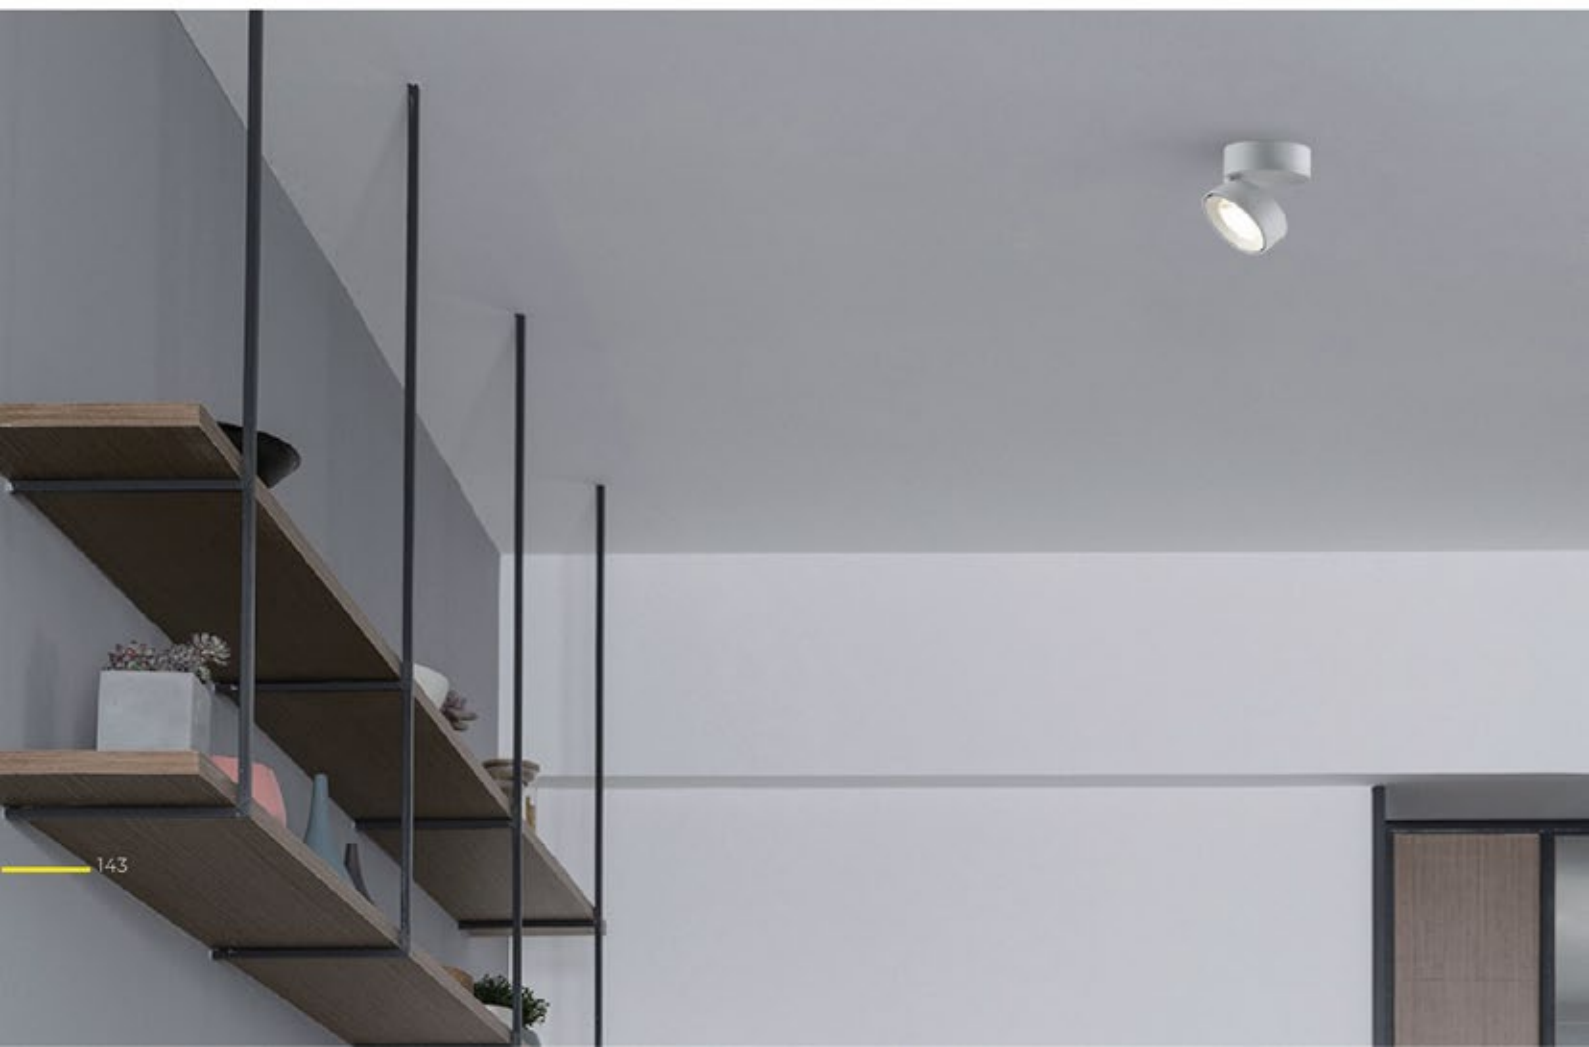

0.66Kg
H:143mm D:40mm W:120mm

- Body Color
- Black
 - White
 - Gold
 - Copper
- Reflector
- Copper
 - Black
 - White
 - Gold

KL-SP00259

LAMP DETAILS
LED: 37V 500mA LED wattage : 18.5W
PRODUCT DETAILS
220-240V-50/60Hz Total wattage: 20W Material : Aluminum
PRODUCT SIZE / WEIGHT
0.48Kg H: 75mm D: 95mm