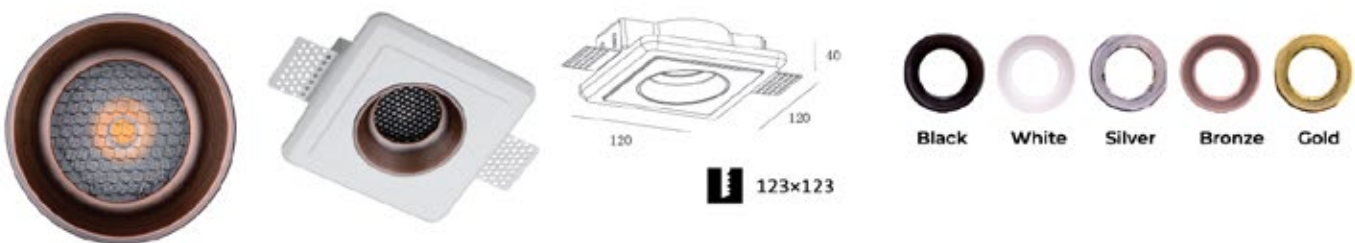

KL-SP00002