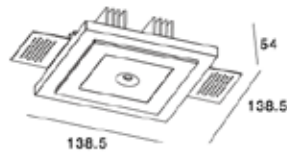

217x120 mm

253x153 mm

258x158 mm

Voltage	Frequency	Light Source	Wattage
220-240V 12v	50Hz	GU10 GU5.3	MAX 2X50W

KL-SP00041

KL-SP00042

KL-SP00043

Voltage	Frequency	Light Source	Wattage
220-240V 12v	50Hz	LOB 1507	11 W