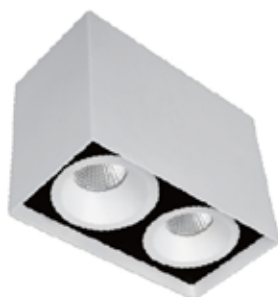

KL-SP00109