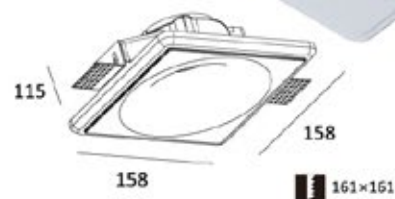

Voltage	220-240V / 12V
Frequency	50Hz
Lamp Holder	GU10 / GU5.3
Wattage	MAX LED 13W
Adjustable Angle 30°	

KL-SP00009