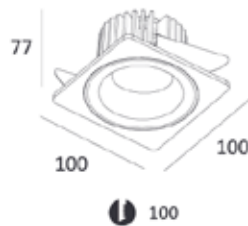

Panel Color:

Unit: cd
— C0-C180 — C90-C270 — G0

OPTIONS:
LED POWER SUPPLY 250mA-DC/DIM

Decorative panel is made of high quality aluminum, exquisite and fashion, with corrosion resistance surface treatment, can be white or black color. Square decorative panel is installed with the spot light of MJ-1004 with any color as requested. Offers a reflector with high reflectivity, can be different beam angles.

Voltage	Power	Color Temperature	Luminous Flux	Beam Angles	CRI	IP rating	Material
220-240V	9W	3000K/4000K/5000K	870 lm	15°/25°/38°/60°	80/90	IP 20	Die-cast Aluminum