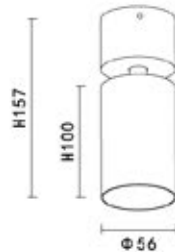

1. Body Color
2. Black
   - White
   - Gold
   - Copper
3. Reflector
4. Copper
   - Black
   - White
   - Gold

- black
- white
- gold
- copper