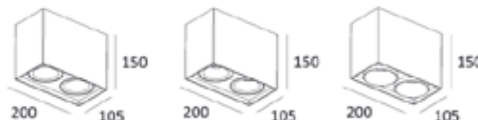

Body Color:

Voltage	Power	Color Temperature	Luminous Flux	Beam Angles	CRI	IP rating	Material
220-240V	9W	3000K/4000K/5000K	870 lm	15°/25°/38°/60°	80/90	IP 20	Die-cast Aluminum

Body of luminaire is made of high quality aluminum, exquisite and fashion, with corrosion resistance surface treatment, can be white or black color. Offers a reflector with high reflectivity, can be different beam angles.

Body Color:

Voltage	Power	Color Temperature	Luminous Flux	Beam Angles	CRI	IP rating	Material
220-240V	9W	3000K/4000K/5000K	KL-SP00108 - 21W (1670lm) KL-SP00109 - 21W (1804lm) KL-SP00110 - 21W (1844lm)	15°/25°/38°/60°	80/90	IP 20	Die-cast Aluminum