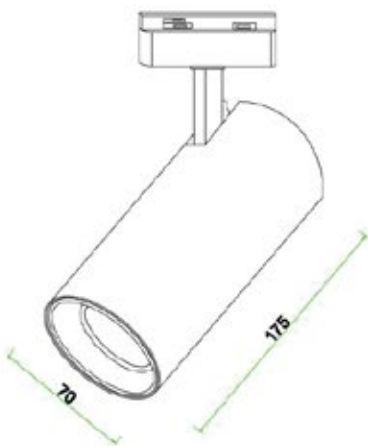

AZ-7020

Voltage	AC220-240V
Power	18 W
Frequency	50Hz~60Hz
CRI	90
Beam Angle	15°/24°/36°
Material	Aluminum
Color Temperature(CCT)	Warm white 2800-3200K Cool white 6000-6500K
IP20