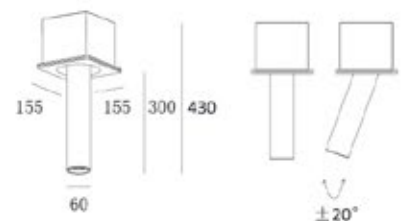

KL-SP00190

Product Size	155x155x430
Specification	MR16/MAX 50W/3000K
Stick Color	Black / White
IP Rating	IP20
Voltage	220-240V
Beam Angle	20°/40°/60°
Rotation	0-20°
Material	Gypsum & Aluminum