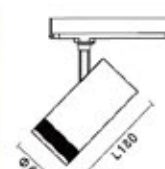

PRODUCT SIZE / WEIGHT

0.94Kg
H:180mm D:85mm