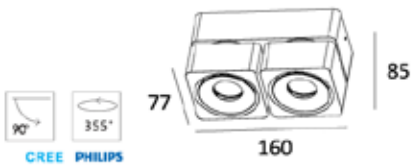

KL-SP00095

KL-SP00095D

Voltage	Power	Color Temperature	Luminous Flux	Beam Angles	CRI	IP rating	Material
220-240V	9.5W	3000K/4000K/5000K	870 lm	15°/24°/36°	80/90	IP 20	Die-cast Aluminum

KL-SP00096

KL-SP00096D