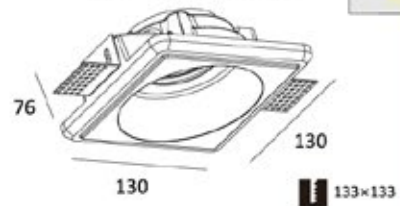

KL-SP00006

Voltage	220-240V / 12V
Frequency	50Hz
Lamp Holder	GU10 / GU5.3
Wattage	MAX LED 13W
Adjustable Angle	30°

KL-SP00007

KL-SP00008

Voltage	220-240V / 12V
Frequency	50Hz
Lamp Holder	GU10 / GU5.3
Wattage	MAX LED 13W
Adjustable Angle 30°	