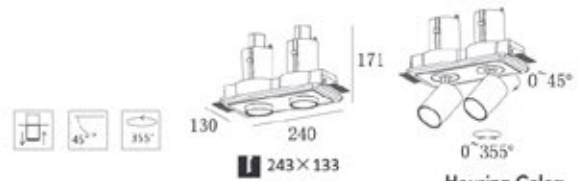

Housing Color:

Jacket:

KL-SP00178

Housing Color	Black/White
JacketColor	Black/White/Matt
Specification	2x10 LED / 3000K/ CRI90/ 1800lm
LED	CREE PHILIPS
IP Rating	IP20
Voltage	220-240V
Beam Angle	20°/40°/60°
Rotation	0-45°/355°
Material	Gypsum & Aluminum