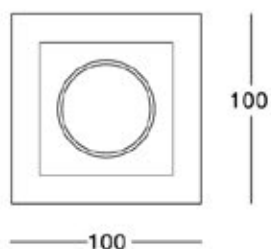

KL-SP00017

100

100

27

103x103 mm