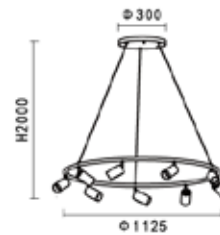

- black
- white
- gold
- copper