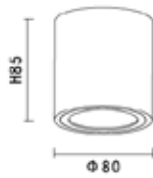

KL-SP00225

LAMP DETAILS
GU10 max 1x35W Optional: LED GU10
PRODUCT DETAILS
230V~50/60Hz Material : Aluminum
PRODUCT SIZE / WEIGHT
0.24Kg H: 85mm D: 80mm