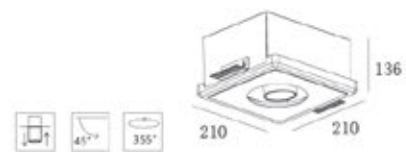

243 X 133

Housing Color:

Jacket:

CE RoHS IP20

KL-SP00179

Housing Color	Black/White
JacketColor	Black/White/Matt Gold/Silver
Specification	10W LED / 3000K/ CRI 80/90
LED	CREE PHILIPS
IP Rating	IP20
Voltage	220-240V
Beam Angle	20°/40°/60°
Rotation	0-45°/355°
Material	Gypsum & Aluminum