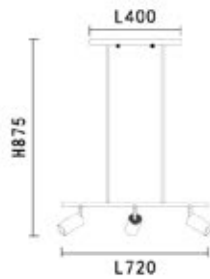

KL-SP00236

LAMP DETAILS

GU10 3X13W max
Optional: LED GU10

PRODUCT DETAILS

230V~50/60Hz
Material : Aluminum / Steel

PRODUCT SIZE / WEIGHT

1.58Kg
H:875mm D:57mm W:40mm L: 720mm

- black
- white
- gold
- copper