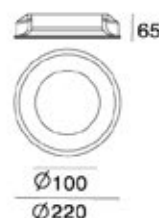

∅ 133 mm

120

120

45

123x123 mm

Voltage	Frequency	Light Source	Wattage
220-240V 12v	50Hz	GU10 GU5.3	MAX 35W

KL-SP00018

125x125 mm

CE RoHS IP20    

KL-SP00050 A

 333x333 mm

KL-SP00050 B

 223x223mm

KL-SP00051 A

 Ø 283mm

KL-SP00051 B