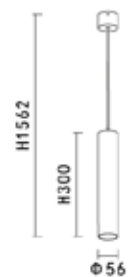

PRODUCT SIZE / WEIGHT

0.58Kg
H:1562mm D:56mm