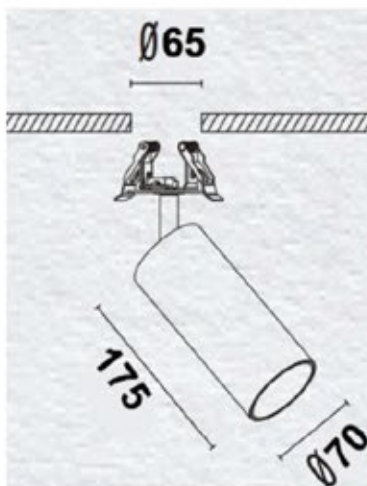

Voltage	AC220-240V
Power	18 W
Frequency	50Hz~60Hz
CRI	90
Beam Angle	15°/24°/36°
Material	Aluminum
Color Temperature(CCT)	Warm white 2800-3200K Cool white 6000-6500K
IP20	

AZ-5020 R