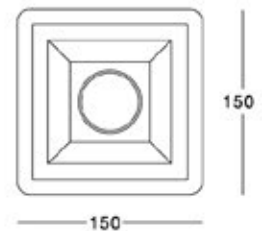

KL-SP00014

153x153 mm

Voltage	Frequency	Light Source	Wattage
220-240V 12v	50Hz	GU10 GU5.3	MAX 35W