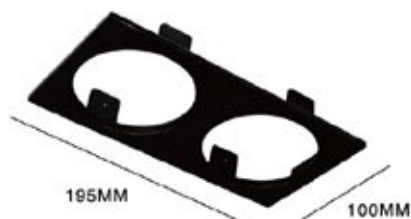

KL-SP00099

Decorative rectangle panel is made of high quality aluminum, exquisite and fashion, with corrosion resistance surface treatment, can be white or black color. Decorative panel is installed with the spot light of MJ-1003 with any color as requested. Offers a reflector with high reflectivity, can be different beam angles.

Voltage	Power	Color Temperature	Luminous Flux	Beam Angles	CRI	IP rating	Material
220-240V	2*9W	3000K/4000K/5000K	870 lm	15°/25°/38°/60°	80/90	IP 20	Die-cast Aluminum

CREE PHILIPS