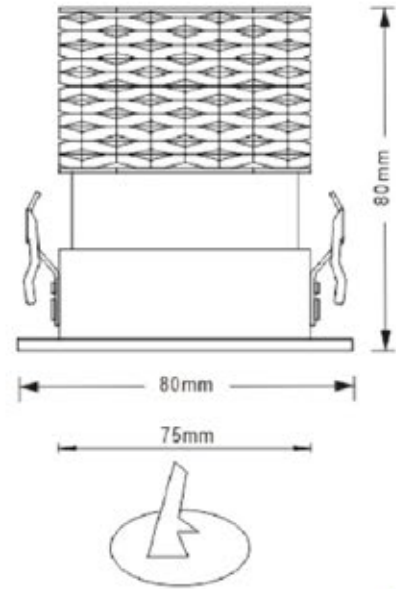

AZ-2201-12

Voltage	220-240V
Power	12W
Beam Angle	10°/15°/24°/36°/55°
Color	Gold/Black/White...
Power Factor	0.5/0.9
Color Temperature	3000/4000/6000k
CRI	90
IP Rating	IP20
Material	Aluminum