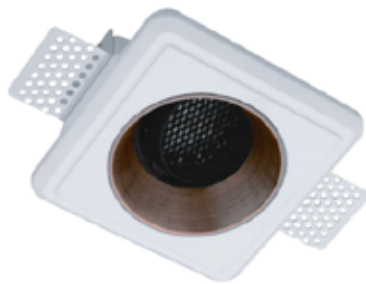

KL-SP00005

Voltage	220-240V / 12V
Frequency	50Hz
Lamp Holder	GU10 / GU5.3
Wattage	MAX LED 13W
Adjustable Angle	30°