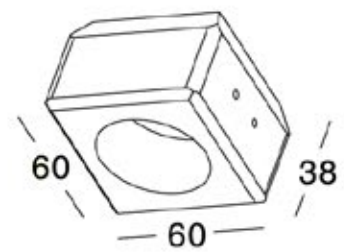

63x63 mm

Voltage	Frequency	Light Source	Wattage
220-240V 12v	50Hz	GU10 GU5.3	MAX 35W