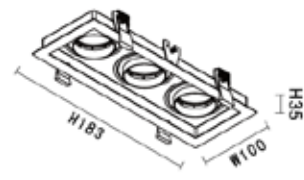

KL-SP00214

LAMP DETAILS
GU10 3X13W max Optional: LED GU10
PRODUCT DETAILS
220-240V~50/60Hz Material : Aluminum / Steel
PRODUCT SIZE / WEIGHT
0.3Kg W: 100mm H: 35mm L: 265mm