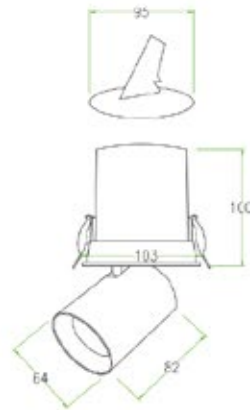

5 W

SP-9009

SP-9015

12 W

SP-9025

Frequency	CRI	Color Temperature	Driver	Material	Beam Angle	IP Rating	Installation
50Hz~60Hz	90	2800k/3200k/ 6000k/6500k	220-240V	Aluminum	15°/24°/36°	IP20	Recessed and trimless