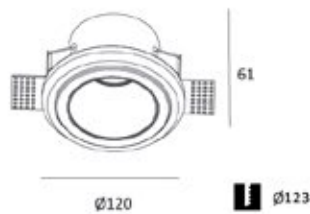

KL-SP00004