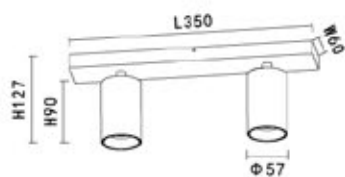

LAMP DETAILS

GU10 3X13W max
Optional: LED GU10

PRODUCT DETAILS

220-240V-50/60Hz
Material : Aluminum / Steel

PRODUCT SIZE / WEIGHT

1.06Kg
H:127mm D:220mm

- Body Color
-  Black
 -  White
 -  Gold
 -  Copper
- Reflector
-  Copper
 -  Black
 -  White
 -  Gold