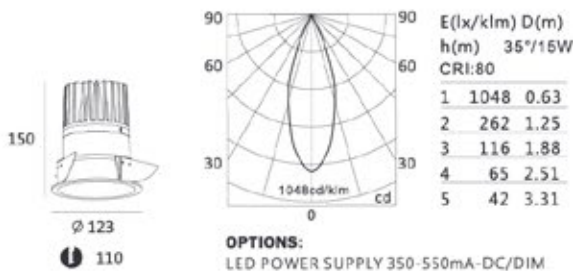

Reflector Color