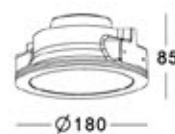

Ⓜ 283mm

KL-SP00052 B

Ⓜ 183mm

Ⓜ 283x283mm

Ⓜ 183x183mm

	Voltage	Frequency	Light Source	Wattage
A	220-240V	50Hz	HONGLI LED	MAX 18W
B	220-240V	50Hz	HONGLI LED	MAX 9W