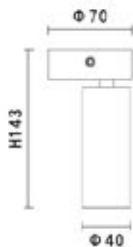

KL-SP00253

LAMP DETAILS
LED: 36V 180mA LED wattage : 6.48W
PRODUCT DETAILS
220-240V~50/60Hz Total wattage: 7W Material : Aluminum/Steel
PRODUCT SIZE / WEIGHT
0.22Kg H:143mm D:70mm