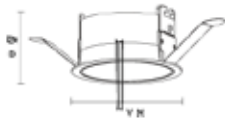

GU10 1X15W MAX
Optional: LED GU10

PRODUCT DETAILS

230V~50/60Hz
Material : Aluminum

PRODUCT SIZE / WEIGHT

0.14Kg
H: 49mm D: 90mm

- Body Color
- Black
 - White
 - Gold
 - Copper
- Reflector
- Copper
 - Black
 - White
 - Gold
 - Silver