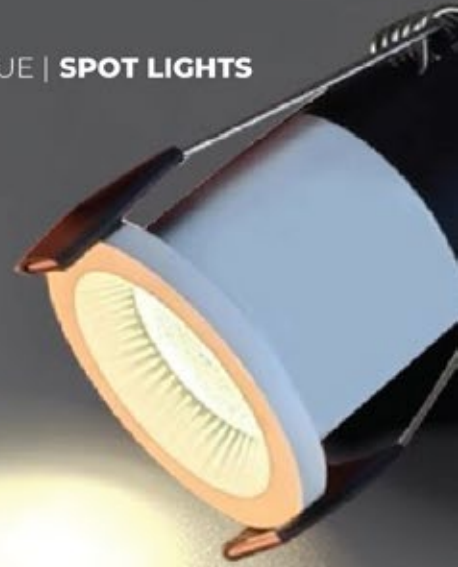

AZ-2503

Voltage	AC 220-240V
Power	2W
Color Temperature	2800-6500k
Luminous Flux	140 lm
Power Factor	0.5
CRI	90
IP Rating	IP20
Beam Angle	24°
Material	Aluminum