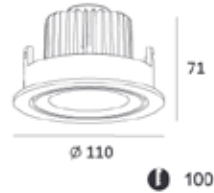

KL-SP00102

Voltage	Power	Color Temperature	Luminous Flux	Beam Angles	CRI	IP rating	Material
220-240V	2*9W	3000K/4000K/5000K	870 lm	15°/25°/38°/60°	80/90	IP 20	Die-cast Aluminum

KL-SP00103

Body Color:

— C0-C180 — C90-C270 — G0