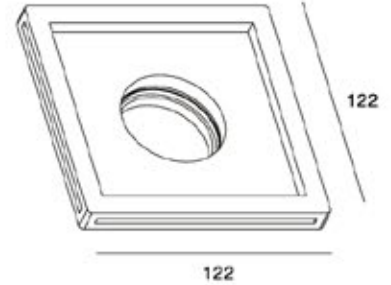

∅ 133 mm

120

120

45

123x123 mm

Voltage	Frequency	Light Source	Wattage
220-240V 12v	50Hz	GU10 GU5.3	MAX 35W

KL-SP00018

125x125 mm