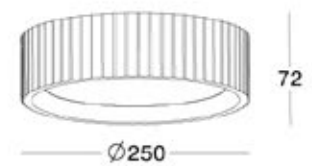

SURFACE MOUNTED CEILING LAMP

KL-SP00057

Color/Material:

White
Gypsum
(Paintable)

Grey
Smooth
Cement

CE RoHS IP20

Voltage	Frequency	Light Source	Wattage
220-240V	50Hz	LED	MAX 9W