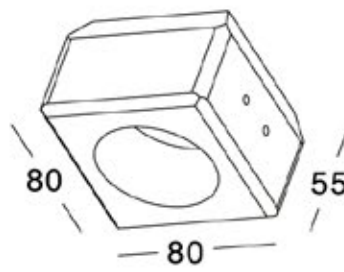

83x83 mm

83x83 mm

63x63 mm

Voltage	Frequency	Light Source	Wattage
220-240V 12v	50Hz	GU10 GU5.3	MAX 35W