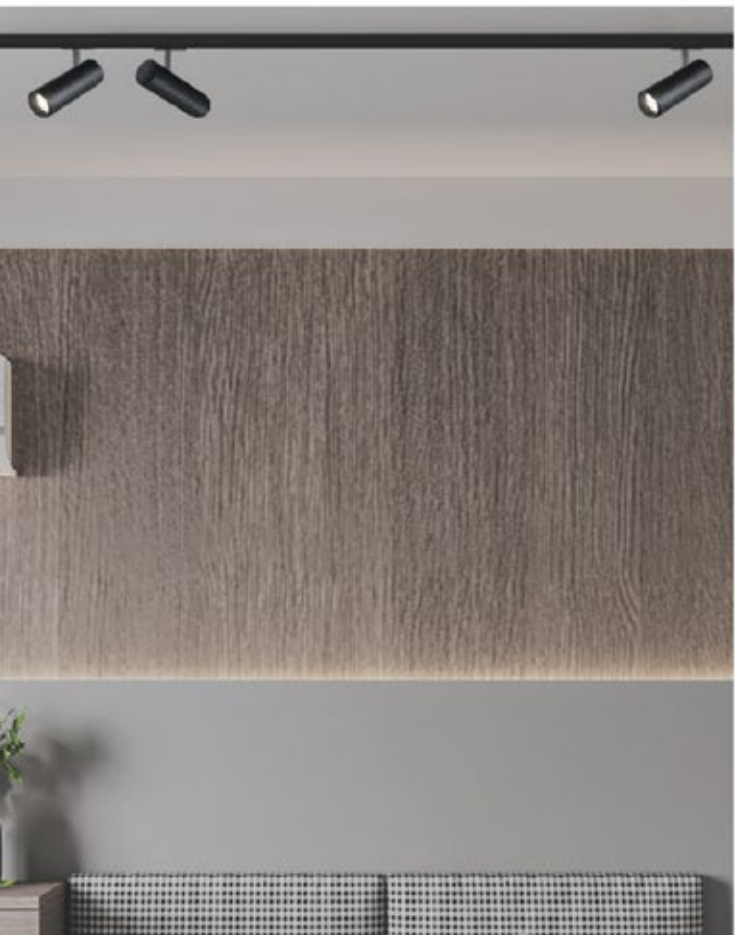

- black
- white
- gold
- copper

KL-SP00271

LAMP DETAILS
LED: 36V 200mA LED wattage : 7.5W
PRODUCT DETAILS
230V-50/60Hz Total wattage: 8.5W Material : Aluminum/Steel
PRODUCT SIZE / WEIGHT
0.24Kg H:154mm D:40mm