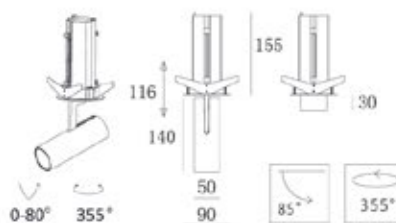

RECESSED MAGIC STICK

Color options for parts: