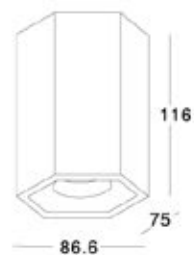

KL-SP00062

Voltage	Frequency	Light Source	Wattage
220-240V	50Hz	GU10	MAX 50W