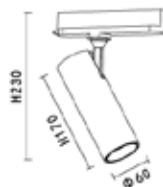

PRODUCT SIZE / WEIGHT

0.52Kg
H:230mm D:60mm

KL-SP00273