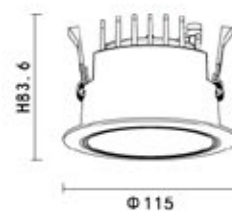

KL-SP00199

LAMP DETAILS
LED:36V 250mA LED wattage 9.3W
PRODUCT DETAILS
230V~50/60Hz Total wattage: 11W Material : Aluminum
PRODUCT SIZE / WEIGHT
0.22Kg H: 100mm D: 69.2mm

1. Body Color
2. Black
   - White
   - Gold
   - Copper
3. Reflector
4. Copper
   - Black
   - White
   - Gold
   - Silver