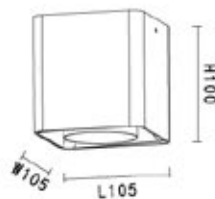

- black
- white
- gold
- copper

KL-SP00243

LAMP DETAILS

GU10 1X15W max
Optional: LED

PRODUCT DETAILS

230V~50/60Hz
Material : Aluminum / Steel

PRODUCT SIZE / WEIGHT

0.56Kg
H:100mm W:105mm L:105mm