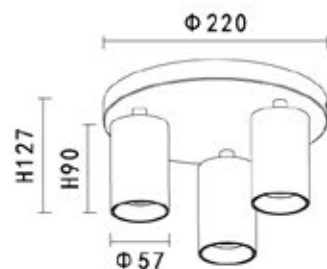

LAMP DETAILS

GU10 3X13W max
Optional: LED GU10

PRODUCT DETAILS

220-240V-50/60Hz
Material : Aluminum / Steel

PRODUCT SIZE / WEIGHT

1.06Kg
H:127mm D:220mm

- Body Color
-  Black
 -  White
 -  Gold
 -  Copper
- Reflector
-  Copper
 -  Black
 -  White
 -  Gold