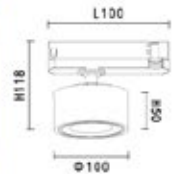

KL-SP00268

LAMP DETAILS
LED: 37V 300mA LED wattage : 115W
PRODUCT DETAILS
230V-50/60Hz Total wattage: 14W Material : Aluminum
PRODUCT SIZE / WEIGHT
0.54Kg H:118mm D:100mm