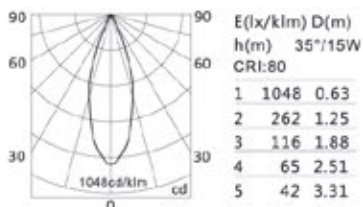

KL-SP00139

Body Color	Black/White/Matt gold/Blue
Specification	18.5W LED 3000K/4000K/5000K, CRI 80/90
LED	CREE PHILIPS CITIZEN
IP Rating	IP20 / IP 44
Voltage	220-240V
Beam Angle	40°
Material	Die-casting Aluminum

Reflector Color:

Recessed down light, for indoor use, body of luminaire made of die-casting aluminum. Offers a reflector with high reflectivity, and multiple color options. Light source with glass diffuser and 3D soft light effect. IP20, can also be IP44.

OPTIONS:
LED POWER SUPPLY 350-550mA-DC/DIM