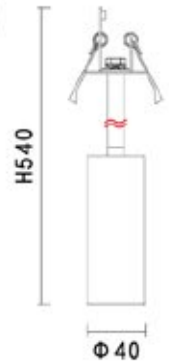

KL-SP00219

LAMP DETAILS

LED:39V 500mA
LED wattage 18.5W

PRODUCT DETAILS

220-240V~50/60Hz
Total wattage: 21W
Material : Aluminum

PRODUCT SIZE / WEIGHT

0.44Kg
D:95mm H:85mm

- Body Color**
-  Black
-  White
-  Gold
-  Copper
- Reflector**
-  Copper
-  Black
-  White
-  Gold
-  Silver