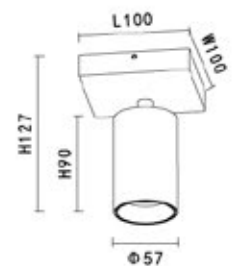

PRODUCT SIZE / WEIGHT

0.33Kg
L:100mm H:127mm W:100mm