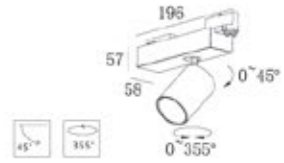

Housing Color:

Jacket:

KL-SP00183

Housing Color	Black/White
JacketColor	Black/White/Matt
Specification	2x10 LED / 3000K/ CRI90/ 1800lm
LED	CREE PHILIPS
IP Rating	IP20
Voltage	220-240V
Beam Angle	20°/40°/60°
Rotation	0-45°/355°
Material	Gypsum & Aluminum