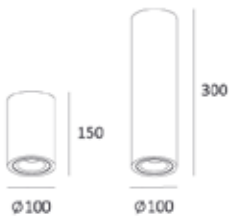

KL-SP00111 KL-SP00111L

Body Color	Black/White
Specification	9W LED 3000K/4000K/5000K, CRI 80/90
LED	CREE PHILIPS
IP Rating	IP20
Voltage	220-240V
Beam Angle	15°/25°/38°/60°
Material	Aluminum

Body Color:

UNIT: cm

— C0-C180 — C90-C170 — G0

OPTIONS:

LED POWER SUPPLY 250mA-DC/DIM

Body of luminaire is made of high quality aluminum, exquisite and fashion, with corrosion resistance surface treatment, can be white or black color. Offers a reflector with high reflectivity, can be different beam angles.

CE RoHS IP20

KL-SP00112 KL-SP00112L

Body Color	Black/White
Specification	9W LED 3000K/4000K/5000K, CRI 80/90
LED	CREE PHILIPS
IP Rating	IP20
Voltage	220-240V
Beam Angle	15°/25°/38°/60°
Material	Aluminum

Body Color:

CE RoHS IP20