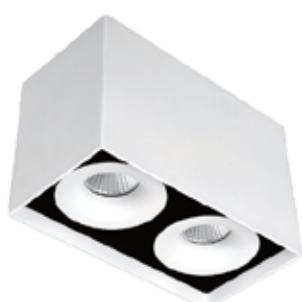

Body of luminaire is made of high quality aluminum, exquisite and fashion, with corrosion resistance surface treatment, can be white or black color. Offers a reflector with high reflectivity, can be different beam angles.