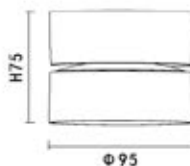

1. Body Color
2. Black
   - White
   - Gold
   - Copper
3. Reflector
4. Copper
   - Black
   - White
   - Gold

KL-SP00259

LAMP DETAILS
LED: 37V 500mA LED wattage : 18.5W
PRODUCT DETAILS
220-240V-50/60Hz Total wattage: 20W Material : Aluminum
PRODUCT SIZE / WEIGHT
0.48Kg H: 75mm D: 95mm