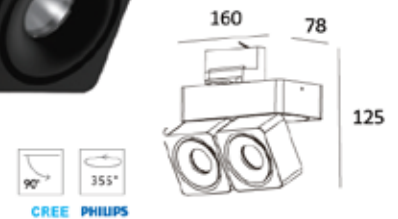

KL-SP00095

KL-SP00095D

Voltage	Power	Color Temperature	Luminous Flux	Beam Angles	CRI	IP rating	Material
220-240V	9.5W	3000K/4000K/5000K	870 lm	15°/24°/36°	80/90	IP 20	Die-cast Aluminum

KL-SP00096

KL-SP00096D