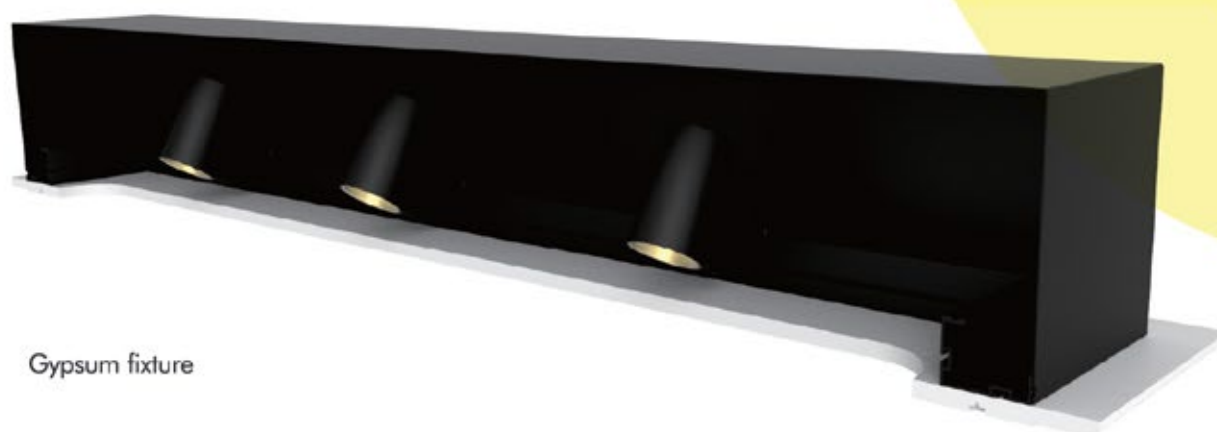

TR-7206

Power	GU10
Input Voltage	220-240V
Material	Aluminum
Dimension	Ø52mm*150mm
Installation	O-EDGE
IP Rating	IP20

KL-SP00173

KL-SP00174

KL-SP00175

Gypsum fixture

KL-SP00176

Housing Color	Black/White
JacketColor	Black/White/Matt
Specification	10W LED / 3000K/ CRI80/90
LED	CREE PHILIPS
IP Rating	IP20
Voltage	220-240V
Beam Angle	20°/40°/60°
Rotation	0-45°/355°
Material	Aluminum