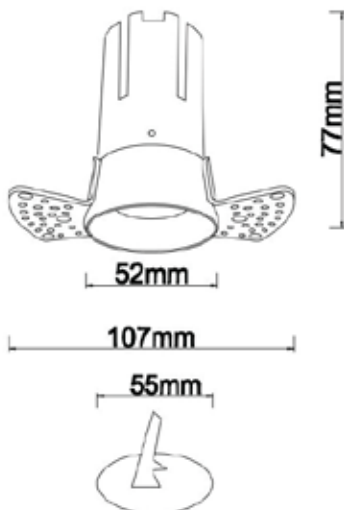

AZ-7512

Voltage	AC 220-240V
Power	7W
Beam Angle	15°/24°/36°
Color Rendering Index	80/90°
Power Factor	0.7/0.9
Color Temperature	3000/4000/6000k
CRI	90
IP Rating	IP20
Material	Aluminum