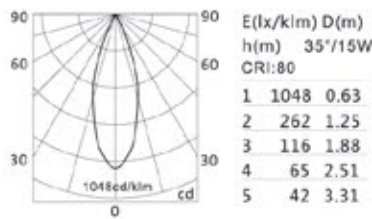

OPTIONS:
LED POWER SUPPLY 350-550mA-DC/DIM

Reflector Color: