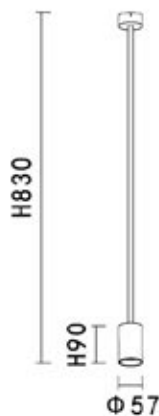

PRODUCT SIZE / WEIGHT

0.36Kg
H: 830mm D: 57mm

Body Color

-  Black
-  White
-  Gold
-  Copper

Reflector

-  Copper
-  Black
-  White
-  Gold
-  Silver

KL-SP00223

LAMP DETAILS