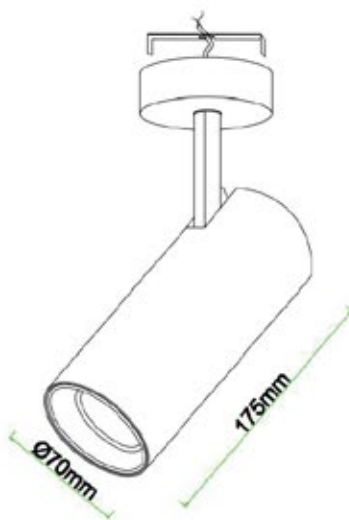

AZ-5020-S

Voltage	AC220-240V
Power	18 W
Frequency	50Hz~60Hz
CRI	90
Beam Angle	15°/24°/36°
Material	Aluminum
Color Temperature(CCT)	Warm white 2800-3200K Cool white 6000-6500K
IP20