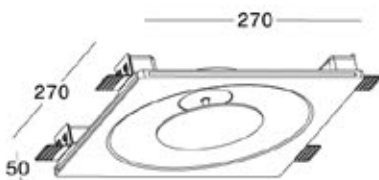

Color / Material White / Gypsum (Paintable)

Voltage	Frequency	Light Source	Wattage
220-240V 12v	50Hz	SMD 2835	MAX 10W