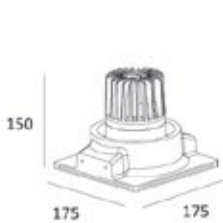

Reflector Color:

KL-SP00144

Body Color	Black/White/Matt gold/Blue
Specification	18.5W LED 3000K/4000K/5000K, CRI 80/90
LED	CREE PHILIPS CITIZEN
IP Rating	IP20 / IP 44
Voltage	220-240V
Beam Angle	40°
Material	Gypsum & Die-casting Aluminum

Trimless recessed down light with separate pre-install frame, for indoor use, body of luminaire made of die-casting aluminum, offers a reflector with high reflectivity. Multiple color options are available for the reflector and can be easily replaced. LED Light source with glass diffuser and 3D soft light effect. IP20, can also be IP44.

180 × 180

Reflector Color:

KL-SP00145

Body Color	Black/White/Matt gold/Blue
Specification	18.5W LED 3000K/4000K/5000K, CRI 80/90
LED	CREE PHILIPS CITIZEN
IP Rating	IP20 / IP 44
Voltage	220-240V
Beam Angle	40°
Material	Gypsum & Die-casting Aluminum