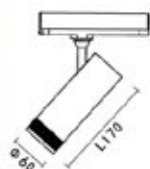

PRODUCT SIZE / WEIGHT

0.6Kg
H:170mm D:60mm

- black
- white
- gold
- copper