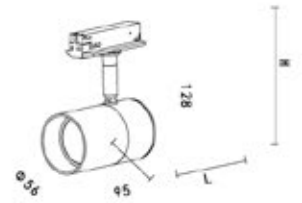

PRODUCT SIZE / WEIGHT

0.22Kg
H:128mm D:56mm