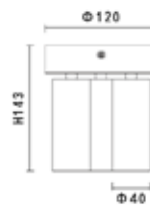

PRODUCT SIZE / WEIGHT

0.66Kg
H:143mm D:40mm W:120mm