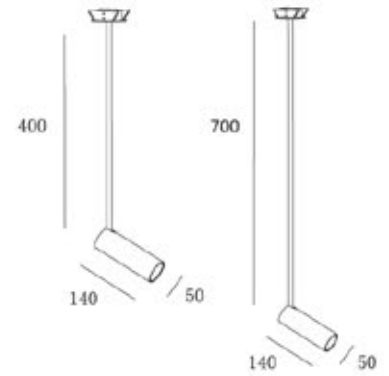

KL-SP00153 (GU10 Version Optional)

Stick Color	Black/White
Reflector Color	Black/White/Matt
Specification	4 LED / 3000K
LED	CREE PHILIPS LUMILEDS
IP Rating	IP20
Voltage	220-240V
Beam Angle	20°/40°
Rotation	85°/355°
Material	Gypsum & Die-casting Aluminum

Stick:

Jacket: