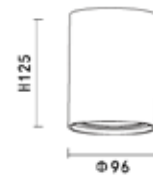

KL-SP00226

LAMP DETAILS
GU10 max 1x35W Optional: LED
PRODUCT DETAILS
230V~50/60Hz Material : Aluminum
PRODUCT SIZE / WEIGHT
0.36Kg H: 100mm D: 96mm