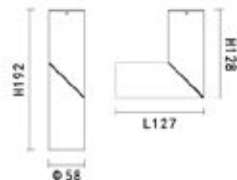

KL-SP00249

LAMP DETAILS
LED: 36V 300mA LED wattage : 11W
PRODUCT DETAILS
220-240V~50/60Hz Total wattage: 13W Material : Aluminum
PRODUCT SIZE / WEIGHT
0.56Kg H:196mm D:58mm