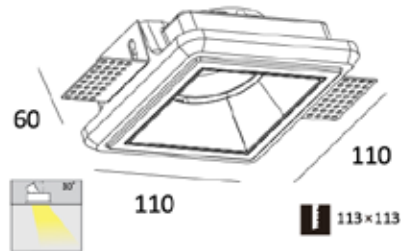

Voltage	220-240V / 12V
Frequency	50Hz
Lamp Holder	GU10 / GU5.3
Wattage	MAX LED 13W
Adjustable Angle	30°