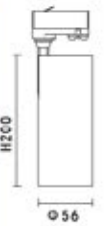

PRODUCT SIZE / WEIGHT

0.76Kg
H:200mm D:85mm