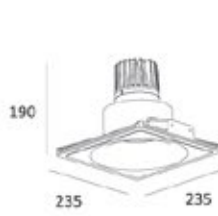

240 × 240

Reflector Color:

KL-SP00144

Body Color	Black/White/Matt gold/Blue
Specification	18.5W LED 3000K/4000K/5000K, CRI 80/90
LED	CREE PHILIPS CITIZEN
IP Rating	IP20 / IP 44
Voltage	220-240V
Beam Angle	40°
Material	Gypsum & Die-casting Aluminum

Trimless recessed down light with separate pre-install frame, for indoor use, body of luminaire made of die-casting aluminum, offers a reflector with high reflectivity. Multiple color options are available for the reflector and can be easily replaced. LED Light source with glass diffuser and 3D soft light effect. IP20, can also be IP44.

Reflector Color:

KL-SP00145

Body Color	Black/White/Matt gold/Blue
Specification	18.5W LED 3000K/4000K/5000K, CRI 80/90
LED	CREE PHILIPS CITIZEN
IP Rating	IP20 / IP 44
Voltage	220-240V
Beam Angle	40°
Material	Gypsum & Die-casting Aluminum