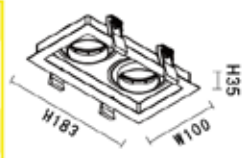

KL-SP00213

LAMP DETAILS
GU10 2X13W max Optional: LED GU10
PRODUCT DETAILS
220-240V~50/60Hz Material : Aluminum / Steel
PRODUCT SIZE / WEIGHT
0.24Kg W: 100mm H: 35mm L: 183mm