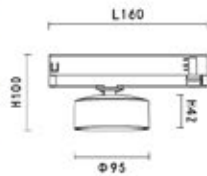

LAMP DETAILS

LED: 37V 500mA
LED wattage : 18.5W

PRODUCT DETAILS

230V~50/60Hz
Total wattage: 21W
Material : Aluminum

PRODUCT SIZE / WEIGHT

0.37Kg
H:100mm D:95mm

Body Color

-  Black
-  White
-  Gold
-  Copper