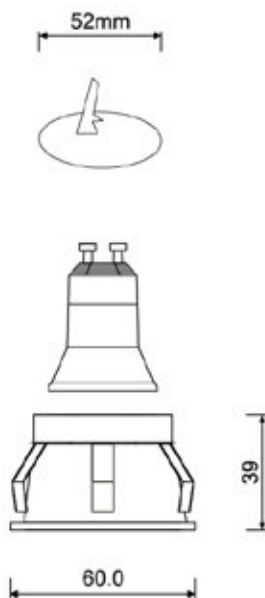

AZ-3108

Voltage	230V 50
Power	60 HZ
Color	White & Black
Power Factor	0.5/0.9
Material	Aluminum