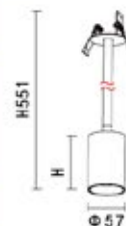

PRODUCT SIZE / WEIGHT

0.38Kg
H: 851mm D: 57mm