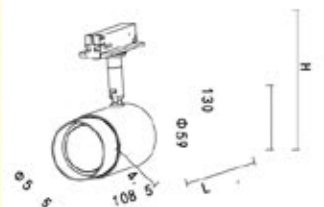

0.24Kg
H:130mm D:54.5mm

KL-SP00278

LAMP DETAILS
LED: 36V 150mA LED wattage : 26W
PRODUCT DETAILS
230V-50/60Hz Total wattage: 6.5W Material : Aluminum
PRODUCT SIZE / WEIGHT
0.3Kg H:160mm D:40mm

- black
- white
- gold
- copper