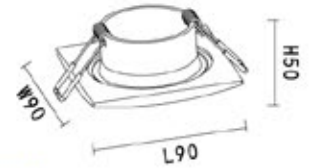

KL-SP00205

LAMP DETAILS
GU10 max 1x15W Optional: LED
PRODUCT DETAILS
230V~50/60Hz Material : Aluminum/Glass
PRODUCT SIZE / WEIGHT
0.14Kg H: 50mm D: 90mm

- black
- white
- gold
- copper

KL-SP00206

LAMP DETAILS
GU10 max 1x15W Optional: LED
PRODUCT DETAILS
230V~50/60Hz Material : Aluminum/Glass
PRODUCT SIZE / WEIGHT
0.14Kg H: 50mm D: 90mm

- black
- white
- gold
- copper