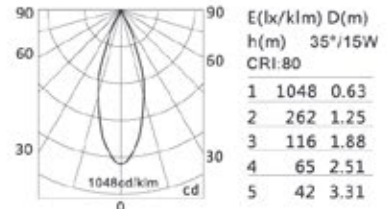

OPTIONS:
LED POWER SUPPLY 350-550mA-DC/DIM

Reflector Color:

KL-SP00144

Body Color	Black/White/Matt gold/Blue
Specification	18.5W LED 3000K/4000K/5000K, CRI 80/90
LED	CREE PHILIPS CITIZEN
IP Rating	IP20 / IP 44
Voltage	220-240V
Beam Angle	40°
Material	Gypsum & Die-casting Aluminum

Trimless recessed down light with separate pre-install frame, for indoor use, body of luminaire made of die-casting aluminum, offers a reflector with high reflectivity. Multiple color options are available for the reflector and can be easily replaced. LED Light source with glass diffuser and 3D soft light effect. IP20, can also be IP44.