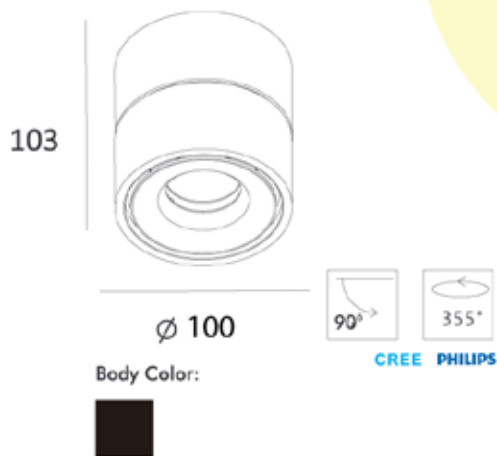

Body Color:

OPTIONS:
LED POWER SUPPLY 250mA-DC/DIM
3-years warranty

KL-SP00088

Voltage	Power	Color Temperature	Luminous Flux	Beam Angles	CRI	IP rating	Material
220-240V	14W	3000K/4000K/6000K	870 lm	15°/25°/38°/60°	80/90	IP 20	Die-cast Aluminum