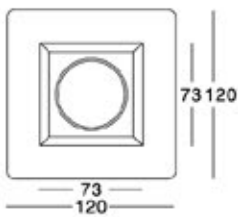

KL-SP00009

KL-SP00010

123x123 mm

KL-SP00011

Ø 133 mm

KL-SP00012

153x153 mm

Voltage	Frequency	Light Source	Wattage
220-240V 12v	50Hz	GU10 GU5.3	MAX 35W