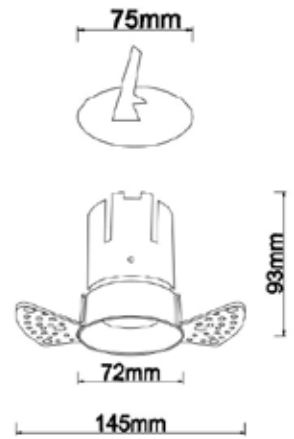

AZ-7512

Voltage	AC 220-240V
Power	7W
Beam Angle	15°/24°/36°
Color Rendering Index	80/90°
Power Factor	0.7/0.9
Color Temperature	3000/4000/6000k
CRI	90
IP Rating	IP20
Material	Aluminum