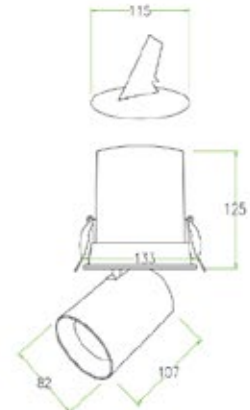

5 W

SP-9009

SP-9015

SP-9025

20 W

Frequency	CRI	Color Temperature	Driver	Material	Beam Angle	IP Rating	Installation
50Hz~60Hz	90	2800k/3200k/ 6000k/6500k	220-240V	Aluminum	15°/24°/36°	IP20	Recessed and trimless