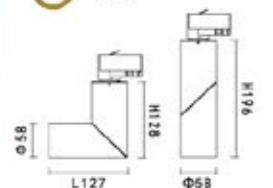

LAMP DETAILS
GU10 1X15W max LEDGU10
PRODUCT DETAILS
220-240V-50/60Hz Material : Aluminum/Steel
PRODUCT SIZE / WEIGHT
0.4Kg H:196mm D:58mm

1. Body Color
2. Black
   - White
   - Gold
   - Copper
3. Reflector
4. Copper
   - Black
   - White
   - Gold