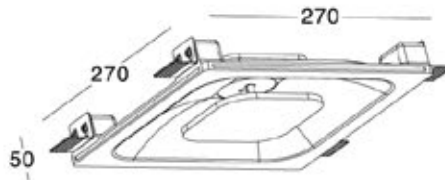

Color / Material White / Gypsum (Paintable)

Voltage	Frequency	Light Source	Wattage
220-240V 12v	50Hz	SMD 2835	MAX 10W