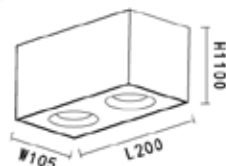

KL-SP00234

LAMP DETAILS
GU10 max 1x35W Optional: LED
2*LED: 37V 250mA LED wattage : 18.5W
PRODUCT DETAILS
230V~50/60Hz Material : Aluminum
PRODUCT SIZE / WEIGHT
0.48Kg L: 97mm W: 97mm H: 140mm