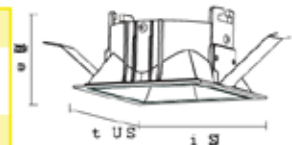

LAMP DETAILS

GU10 1X15W MAX
Optional: LED GU10

PRODUCT DETAILS

230V~50/60Hz
Material : Aluminum

PRODUCT SIZE / WEIGHT

0.08Kg
L: 86mm W: 86mm H: 40mm

- Body Color
- Black
 - White
 - Gold
 - Copper
- Reflector
- Copper
 - Black
 - White
 - Gold
 - Silver