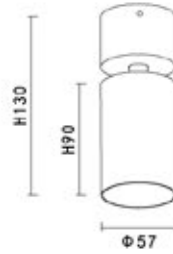

LAMP DETAILS

GU10 1X15W max
Optional: LED GU10

PRODUCT DETAILS

230V-50/60Hz
Material : Aluminum / Steel

PRODUCT SIZE / WEIGHT

0.18Kg
H:130mm D:57mm

- Body Color
- Black
 - White
 - Gold
 - Copper
- Reflector
- Copper
 - Black
 - White
 - Gold