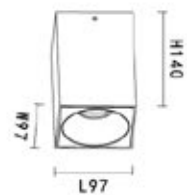

PRODUCT SIZE / WEIGHT

0.4Kg
L: 97mm W: 97mm H: 140mm