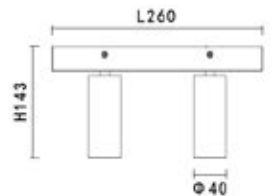

KL-SP00253

LAMP DETAILS
LED: 36V 180mA LED wattage : 6.48W
PRODUCT DETAILS
220-240V~50/60Hz Total wattage: 7W Material : Aluminum/Steel
PRODUCT SIZE / WEIGHT
0.22Kg H:143mm D:70mm

KL-SP00254

LAMP DETAILS
2*LED: 36V 180mA LED wattage : 12.96W
PRODUCT DETAILS
220-240V~50/60Hz Total wattage: 14W Material : Aluminum/Steel
PRODUCT SIZE / WEIGHT
0.56Kg W:40mm H:143mm D:40mm L:260mm