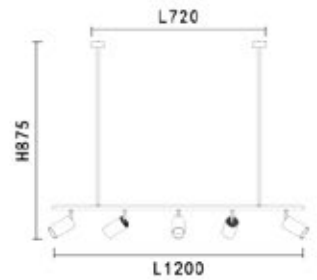

- black
- white
- gold
- copper

KL-SP00238

LAMP DETAILS

GU10 5X13W max
Optional: LED GU10

PRODUCT DETAILS

230V~50/60Hz
Material : Aluminum / Steel

PRODUCT SIZE / WEIGHT

2.1Kg
H:875mm D:57mm W:30mm L:1200mm