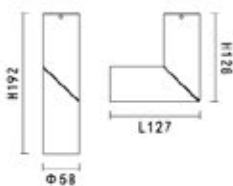

KL-SP00250

LAMP DETAILS
GU10 1X13W max Optional: LED GU10
PRODUCT DETAILS
220-240V~50/60Hz Material : Aluminum
PRODUCT SIZE / WEIGHT
0.38Kg H:196mm D:58mm

- black
- white
- gold
- copper