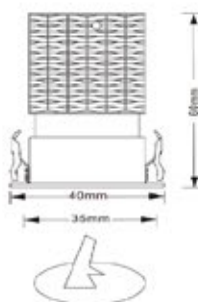

AZ-1004-3

Voltage	AC 220-240V
Power	3W
Beam Angle	15°/24°/36°
Color	Gold/Black/White
Power Factor	0.5/0.9
Color Temperature	3000/4000/6000k
CRI	90
IP Rating	IP20
Material	Aluminum