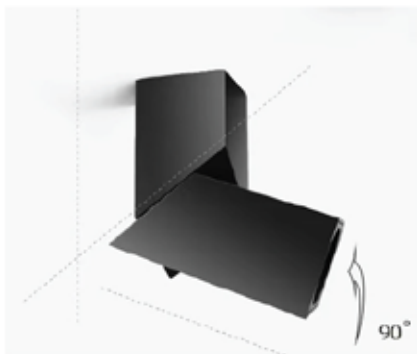

SUBL-323-R3

Input Voltage(V)	Power Factor	Lamp Power	Beam Angle	Luminous Efficiency(lm)	CRI (Ra>)
AC220-240V	>0.6	3W	24 degree	80-85lm/W	90

Color Temperature(CCT)	Working Temperature	Working Lifetime	Material	IP Rating
3000(K)	-20°C-75°C	≥30000 hrs	Die-cast Aluminum	IP20