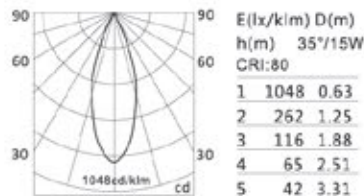

OPTIONS:
LED POWER SUPPLY 350-550mA-DC/DIM