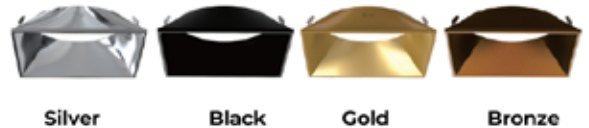

KL-SP00006

Voltage	220-240V / 12V
Frequency	50Hz
Lamp Holder	GU10 / GU5.3
Wattage	MAX LED 13W
Adjustable Angle	30°

KL-SP00007

KL-SP00008

Voltage	220-240V / 12V
Frequency	50Hz
Lamp Holder	GU10 / GU5.3
Wattage	MAX LED 13W
Adjustable Angle 30°	