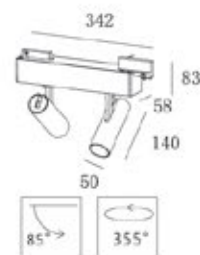

CE RoHS IP20