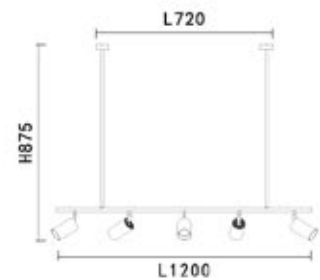

- black
- white
- gold
- copper

KL-SP00237

LAMP DETAILS

GU10 5X13W max
Optional: LED GU10

PRODUCT DETAILS

230V~50/60Hz
Material : Aluminum / Steel

PRODUCT SIZE / WEIGHT

2.1Kg
H:875mm D:57mm W:30mm L: 1200mm