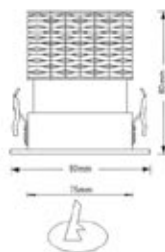

AZ-1004-12

Voltage	220-240V
Power	12W
Beam Angle	10°/15°/24°/36°/55°
Color	Gold/Black/White
Power Factor	0.5/0.9
Color Temperature	3000/4000/6000k
CRI	90
IP Rating	IP20
Material	Aluminum