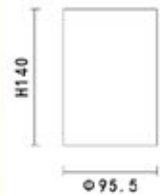

LAMP DETAILS

GU10 max 1x15W
Optional: LED GU10

PRODUCT DETAILS

230V~50/60Hz
Material : Aluminum

PRODUCT SIZE / WEIGHT

0.4Kg
H: 140mm D: 95.5mm

Body Color

- black
- white
- gold
- copper