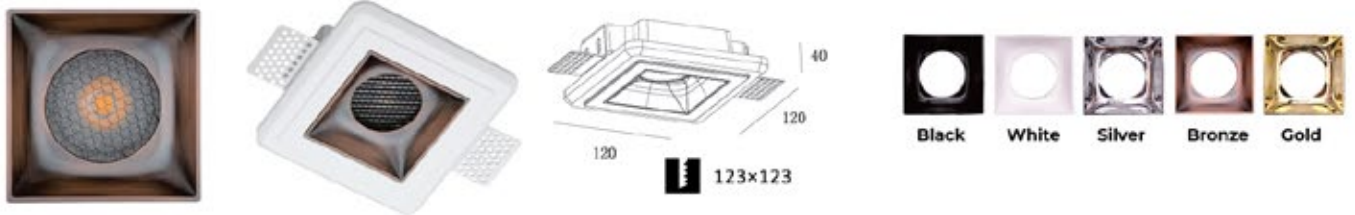

KL-SP00001