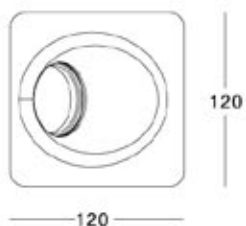

KL-SP00028

123x123 mm