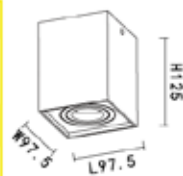

KL-SP00226

LAMP DETAILS
GU10 max 1x35W Optional: LED
PRODUCT DETAILS
230V~50/60Hz Material : Aluminum
PRODUCT SIZE / WEIGHT
0.36Kg H: 100mm D: 96mm

- black
- white
- gold
- copper

KL-SP00227

LAMP DETAILS
GU10 max 1x35W Optional: LED
PRODUCT DETAILS
230V~50/60Hz Material : Aluminum
PRODUCT SIZE / WEIGHT
0.52Kg L: 97.5mm W: 97.5mm H: 125mm