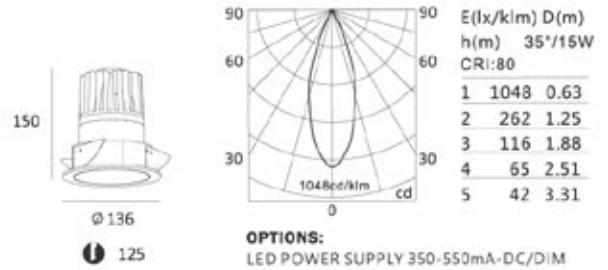

Reflector Color

KL-SP00141

Body Color	Black/White/Matt gold/Blue
Specification	18.5W LED 3000K/4000K/5000K, CRI 80/90
LED	CREE PHILIPS CITIZEN
IP Rating	IP20 / IP 44
Voltage	220-240V
Beam Angle	40°
Material	Die-casting Aluminum

Recessed down light with high quality die-casting aluminum reflector. Multiple color options for the reflector are available and can be easily replaced. Light source with glass diffuser and 3D soft light effect. IP20, can also be IP44.