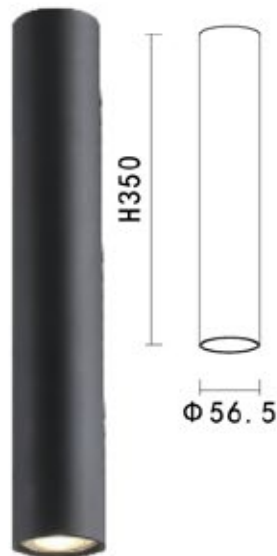

- black
- white
- gold
- copper

KL-SP00238

LAMP DETAILS

GU10 5X13W max
Optional: LED GU10

PRODUCT DETAILS

230V~50/60Hz
Material : Aluminum / Steel

PRODUCT SIZE / WEIGHT

2.1Kg
H:875mm D:57mm W:30mm L:1200mm