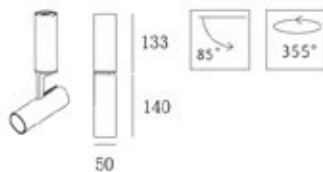

Stick:

Jacket:

MAGIC STICK

KL-SP00154

Specification	14W LED /3000K CRI 80/870lm
LED	CREE PHILIPS LUMILEDS
IP Rating	IP20
Voltage	220-240V
Beam Angle	20°/40°/60°
Rotation	0-85°/355°
Material	Aluminum

Color options for parts: