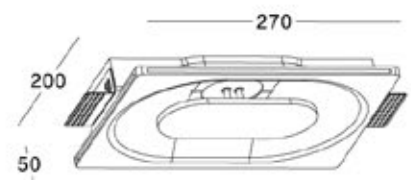

Color / Material White / Gypsum (Paintable)

Voltage	Frequency	Light Source	Wattage
220-240V 12v	50Hz	SMD 2835	MAX 10W