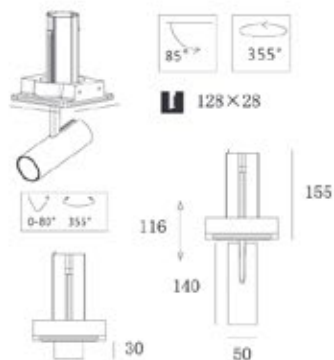

CE RoHS IP20    

PRODUCTS CATALOGUE | **SPOT LIGHTS**

KL-SP00157

Specification	14W LED /3000K CRI 80/870lm
LED	CREE PHILIPS LUMILEDS
IP Rating	IP20
Voltage	220-240V
Beam Angle	20°/40°/60°
Rotation	0-85°/355°
Material	Gypsum & Aluminum