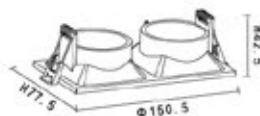

230V~50/60Hz
Material : Aluminum

PRODUCT SIZE / WEIGHT

0.1Kg
L:77.5mm W:77.5mm H:42.5mm

-  black
-  white
-  gold
-  copper

KL-SP00210

LAMP DETAILS

2x35W max
Optional: LED

PRODUCT DETAILS