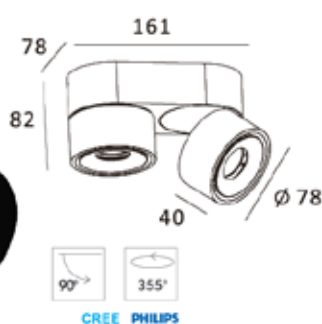

KL-SP00095