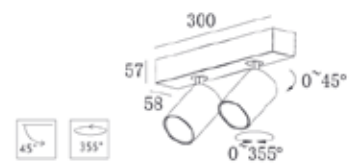

Housing Color:

Jacket:

KL-SP00182

Housing Color	Black/White
JacketColor	Black/White/Matt
Specification	10W LED / 3000K/ CRI80/90
LED	CREE PHILIPS
IP Rating	IP20
Voltage	220-240V
Beam Angle	20°/40°/60°
Rotation	0-45°/355°
Material	Gypsum & Aluminum