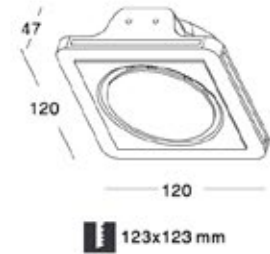

KL-SP00047

CE RoHS IP20

Voltage	220-240V
Frequency	50Hz
Light Source	RGB LED
Wattage	MAX 2.5W