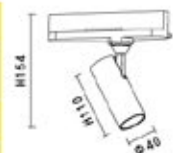

KL-SP00271

LAMP DETAILS
LED: 36V 200mA LED wattage : 7.5W
PRODUCT DETAILS
230V-50/60Hz Total wattage: 8.5W Material : Aluminum/Steel
PRODUCT SIZE / WEIGHT
0.24Kg H:154mm D:40mm