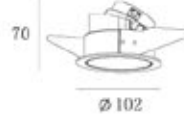

LED-GU10/MR16