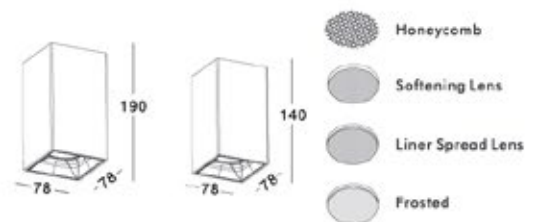

KL-SP00079

COLOR/MATERIAL

Voltage	Frequency	Light Source	Wattage
220-240V	50Hz	GU10	MAX 35W
12V	50Hz	GU3.5	MAX 35W