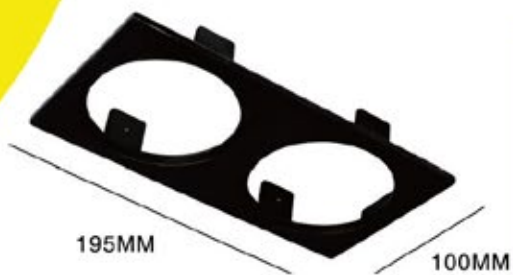

Decorative rectangle panel is made of high quality aluminum, exquisite and fashion, with corrosion resistance surface treatment, can be white or black color. Decorative panel is installed with the spot light of MJ-1004 with any color as requested. Offers a reflector with high reflectivity, can be different beam angles.

KL-SP00102

Voltage	Power	Color Temperature	Luminous Flux	Beam Angles	CRI	IP rating	Material
220-240V	2*9W	3000K/4000K/5000K	870 lm	15°/25°/38°/60°	80/90	IP 20	Die-cast Aluminum