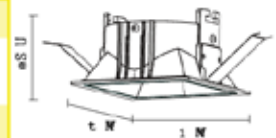

KL-SP00192

LAMP DETAILS

GU10 1X15W MAX
Optional: LED GU10

PRODUCT DETAILS

230V~50/60Hz
Material : Aluminum

PRODUCT SIZE / WEIGHT

0.14Kg
L: 90mm W: 90mm H: 68mm

KL-SP00194