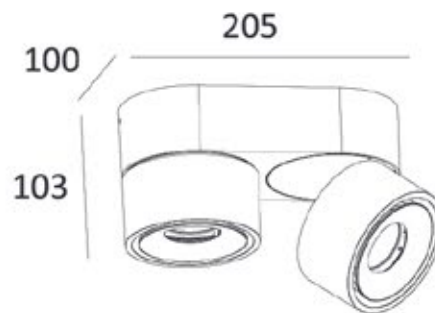

103

Ø 100

CREE PHILIPS

Body Color:

CE RoHS IP20

KL-SP00089

Voltage	Power	Color Temperature	Luminous Flux	Beam Angles	CRI	IP rating	Material
220-240V	14W	3000K/4000K/6000K	870 lm	20°/40°/60°	80/90	IP 20	Die-cast Aluminum