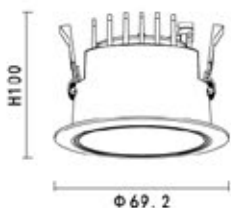

KL-SP00199

LAMP DETAILS
LED:36V 250mA LED wattage 9.3W
PRODUCT DETAILS
230V~50/60Hz Total wattage: 11W Material : Aluminum
PRODUCT SIZE / WEIGHT
0.22Kg H: 100mm D: 69.2mm

1. Body Color
2. Black
   - White
   - Gold
   - Copper
3. Reflector
4. Copper
   - Black
   - White
   - Gold
   - Silver

KL-SP00200

LAMP DETAILS
LED:36V 500mA LED wattage 18W
PRODUCT DETAILS
230V~50/60Hz Total wattage: 21W Material : Aluminum
PRODUCT SIZE / WEIGHT
0.34Kg H: 83.6mm D: 115mm