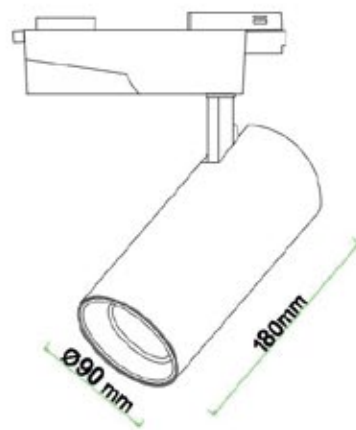

AZ-7040

Voltage	AC220-240V
Power	40 W
Frequency	50Hz~60Hz
CRI	90
Beam Angle	24°/36°/60°
Material	Aluminum
Color Temperature(CCT)	Warm white 2800-3200K Cool white 6000-6500K
IP20