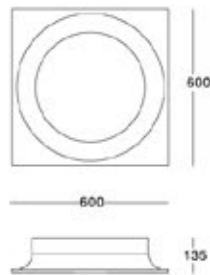

KL-SP00048

Voltage	220-240V
Frequency	50Hz
Light Source	E27
Wattage	MAX 4 18W/CFL