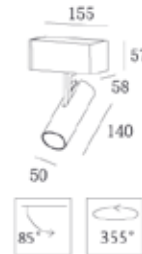

SURFACE MOUNTED STICK T