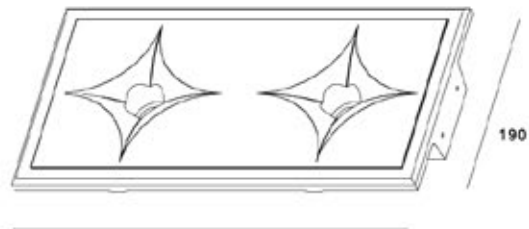

KL-SP00020