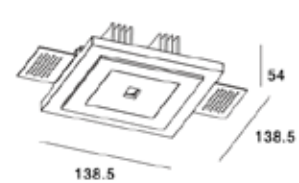

217x120 mm

253x153 mm

258x158 mm

Voltage	Frequency	Light Source	Wattage
220-240V 12v	50Hz	GU10 GU5.3	MAX 2X50W

KL-SP00041

KL-SP00042

KL-SP00043

Voltage	Frequency	Light Source	Wattage
220-240V 12v	50Hz	LOB 1507	11 W