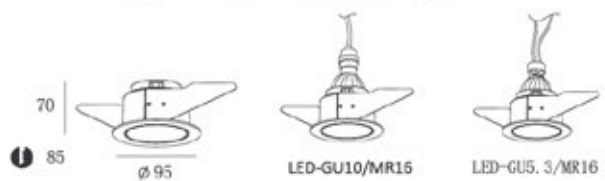

KL-SP00146

Trim Color	Black/White
Reflector Color	Matt gold/Blue
Specification	1x 10W LED MR16/3000K CRI 80/800lm
LED	CREE
IP Rating	IP20
Voltage	220-240V
Beam Angle	20°/40°/60°
Material	Die-casting Aluminum