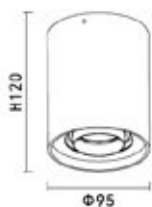

KL-SP00229

LAMP DETAILS
GU10 max 1x15W Optional: LED GU10
PRODUCT DETAILS
230V-50/60Hz Material : Aluminum/PC
PRODUCT SIZE / WEIGHT
0.41Kg H: 120mm D: 95mm