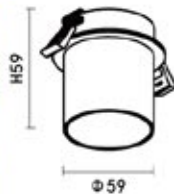

- Copper
- Black
- White
- Gold
- Silver

KL-SP00198

LAMP DETAILS

GU10 1X15W MAX
Optional: LED GU10

PRODUCT DETAILS

230V~50/60Hz
Total wattage: 8.5W
Material : Aluminum / Steel

PRODUCT SIZE / WEIGHT

0.1Kg
H: 69mm D: 59mm