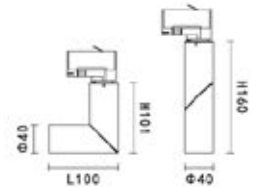

LAMP DETAILS
LED: 36V 300mA LED wattage : 11W
PRODUCT DETAILS
220-240V-50/60Hz Total wattage: 13W Material : Aluminum
PRODUCT SIZE / WEIGHT
0.6Kg H:196mm D:58mm

KL-SP00280