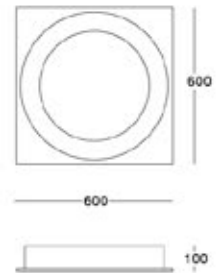

KL-SP00049

Voltage	220-240V
Frequency	50Hz
Light Source	SMD 5050
Wattage	MAX 12W X 1.6M

CE RoHS IP20