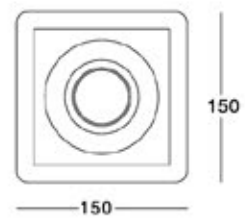

KL-SP00009

KL-SP00010

123x123 mm

KL-SP00011

Ø 133 mm

KL-SP00012

153x153 mm

Voltage	Frequency	Light Source	Wattage
220-240V 12v	50Hz	GU10 GU5.3	MAX 35W

∅ 133 mm

120

120

45

123x123 mm

Voltage	Frequency	Light Source	Wattage
220-240V 12v	50Hz	GU10 GU5.3	MAX 35W

KL-SP00018

125x125 mm