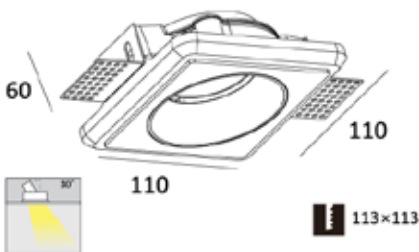

LIGHT ALERTING DEVICES:

Voltage	Frequency	Light Source	Wattage
220-240V 12V	50Hz	GU10 GU5.3	MAX LED 13W

LIGHT ALERTING DEVICES:

KL-SP00005

Voltage	220-240V / 12V
Frequency	50Hz
Lamp Holder	GU10 / GU5.3
Wattage	MAX LED 13W
Adjustable Angle	30°

KL-SP00006

Voltage	220-240V / 12V
Frequency	50Hz
Lamp Holder	GU10 / GU5.3
Wattage	MAX LED 13W
Adjustable Angle	30°

KL-SP00007

KL-SP00008

Voltage	220-240V / 12V
Frequency	50Hz
Lamp Holder	GU10 / GU5.3
Wattage	MAX LED 13W
Adjustable Angle 30°	