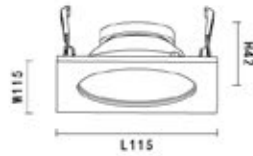

KL-SP00207

LAMP DETAILS

GU10 max 1x15W
Optional: LED

PRODUCT DETAILS

230V~50/60Hz
Material : Aluminum

PRODUCT SIZE / WEIGHT

0.12Kg
W: 115mm H: 42mm D: 115mm

Body Color

- black
- white
- gold
- copper

Reflector

- White
- Black
- Sliver
- Gold
- Gold

KL-SP00208

LAMP DETAILS

GU10 max 1x15W
Optional: LED

PRODUCT DETAILS

230V~50/60Hz
Material : Aluminum / Steel

PRODUCT SIZE / WEIGHT

0.09Kg
H: 42mm D: 113.5mm

Body Color

- black
- white
- gold
- copper

Reflector

- White
- Black
- Sliver
- Gold
- Gold