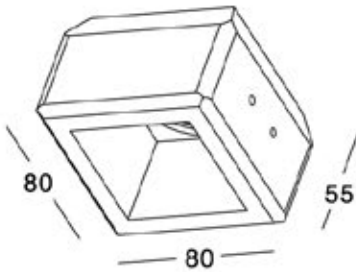

KL-SP00023

83x83 mm