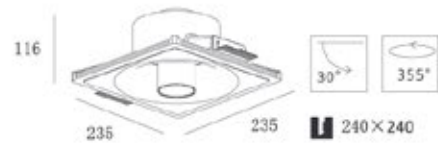

KL-SP00152

Specification	1x 10W LED / 3000K CRI 80/705lm
LED	CREE PHILIPS
IP Rating	IP20
Voltage	220-240V
Beam Angle	20°/40°/60°
Rotation	0-30°/355°
Material	Gypsum & Die-casting Aluminum

Color options for parts:

CE RoHS IP20