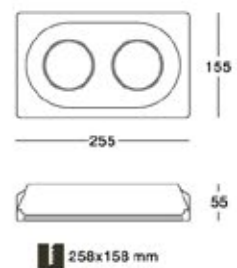

KL-SP00037

Voltage	Frequency	Light Source	Wattage
220-240V 12v	50Hz	GU10 GU5.3	MAX 2X35W