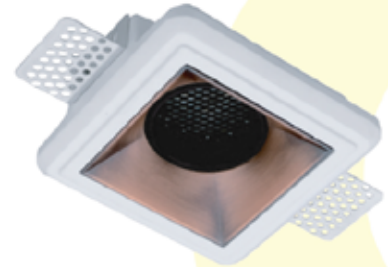

LIGHT ALERTING DEVICES:

Voltage	Frequency	Light Source	Wattage
220-240V 12V	50Hz	GU10 GU5.3	MAX LED 13W

LIGHT ALERTING DEVICES:

KL-SP00005

Voltage	220-240V / 12V
Frequency	50Hz
Lamp Holder	GU10 / GU5.3
Wattage	MAX LED 13W
Adjustable Angle	30°

KL-SP00006

Voltage	220-240V / 12V
Frequency	50Hz
Lamp Holder	GU10 / GU5.3
Wattage	MAX LED 13W
Adjustable Angle	30°

KL-SP00007

KL-SP00008

Voltage	220-240V / 12V
Frequency	50Hz
Lamp Holder	GU10 / GU5.3
Wattage	MAX LED 13W
Adjustable Angle 30°	