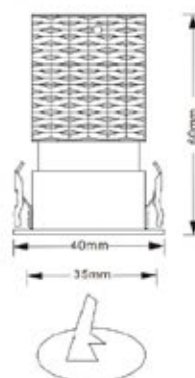

Voltage	AC 220-240V
Power	3W
Beam Angle	15°/24°/36°
Color	Gold/Black/White...
Power Factor	0.5/0.9
Color Temperature	3000/4000/6000k
CRI	90
IP Rating	IP20
Material	Aluminum