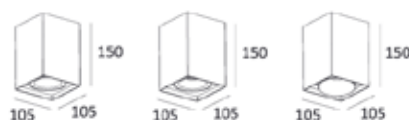

KL-SP00105

KL-SP00106

KL-SP00107

Body Color:

Voltage	Power	Color Temperature	Luminous Flux	Beam Angles	CRI	IP rating	Material
220-240V	9W	3000K/4000K/5000K	870 lm	15°/25°/38°/60°	80/90	IP 20	Die-cast Aluminum