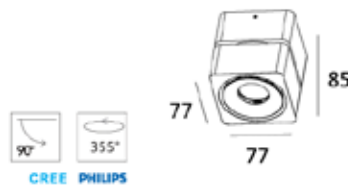

Voltage	Power	Color Temperature	Luminous Flux	Beam Angles	CRI	IP rating	Material
220-240V	9.5W	3000K/4000K/5000K	870 lm	15°/24°/36°	80/90	IP 20	Die-cast Aluminum

Voltage	Power	Color Temperature	Luminous Flux	Beam Angles	CRI	IP rating	Material
220-240V	2*9.5W	3000K/4000K/5000K	870 lm	15°/24°/36°	80/90	IP 20	Die-cast Aluminum