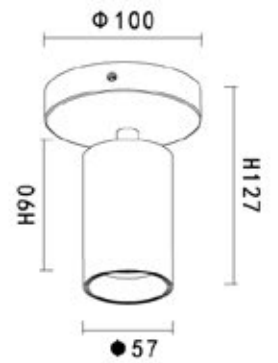

KL-SP00251

LAMP DETAILS

GU10 1X13W max
Optional: LED GU10

PRODUCT DETAILS

220-240V-50/60Hz
Material : Aluminum/Steel

PRODUCT SIZE / WEIGHT

0.24Kg
H:127mm D:100mm

Body Color

- Black
- White
- Gold
- Copper

Reflector

- Copper
- Black
- White
- Gold

KL-SP00252

LAMP DETAILS

GU10 1X13W max
Optional: LED GU10

PRODUCT DETAILS

220-240V-50/60Hz
Material : Aluminum/Steel

PRODUCT SIZE / WEIGHT

0.33Kg
L:100mm H:127mm W:100mm