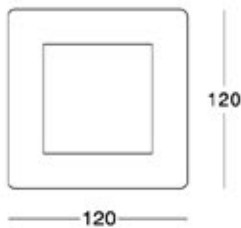

KL-SP00013

123x123 mm