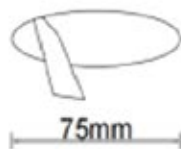

AZ-4208

Voltage	230V 50
Power	60 HZ
Color	White & Black
Power Factor	0.5/0.9
Material	Aluminum