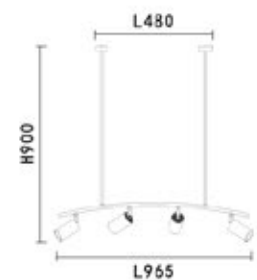

LAMP DETAILS

GU10 4X13W max
Optional: LED GU10

PRODUCT DETAILS

230V~50/60Hz
Material : Aluminum / Steel

PRODUCT SIZE / WEIGHT

1.8Kg
H:900mm D:57mm W:30mm L:965mm

- black
- white
- gold
- copper

- black
- white
- gold
- copper