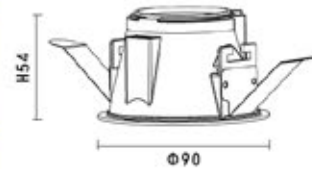

KL-SP00195

LAMP DETAILS

GU10 1X15W MAX
Optional: LED GU10

PRODUCT DETAILS

230V~50/60Hz
Material : Aluminum

PRODUCT SIZE / WEIGHT

12Kg
H: 54mm D: 90mm

Body Color