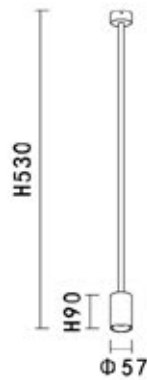

PRODUCT SIZE / WEIGHT

0.28Kg
H: 530mm D: 57mm