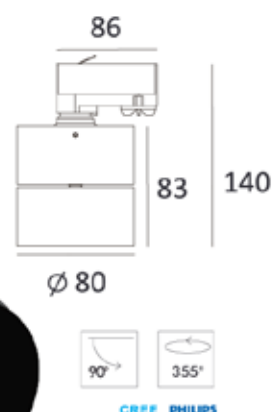

Body Color:

Voltage	Power	Color Temperature	Luminous Flux	Beam Angles	CRI	IP rating	Material
220-240V	9.5W	3000K/4000K/6000K	870 lm	15°/24°/36°	80/90	IP 20	Die-cast Aluminum