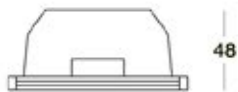

KL-SP00013

123x123 mm