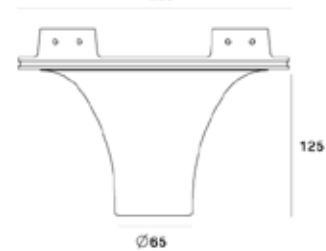

Voltage	Frequency	Light Source	Wattage
220-240V 12v	50Hz	GU10	MAX 35W