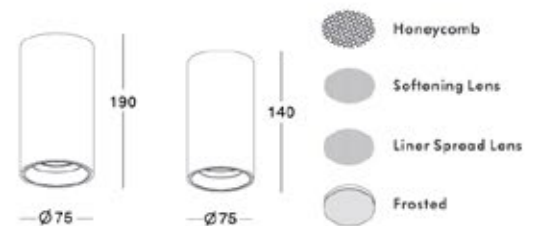

KL-SP00078

COLOR/MATERIAL

Voltage	Frequency	Light Source	Wattage
220-240V	50Hz	GU10	MAX 35W
12V	50Hz	GU3.5	MAX 35W