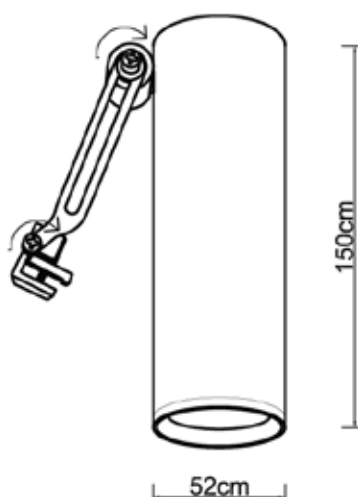

TR-7206

Power	GU10
Input Voltage	220-240V
Material	Aluminum
Dimension	Ø52mm*150mm
Installation	O-EDGE
IP Rating	IP20