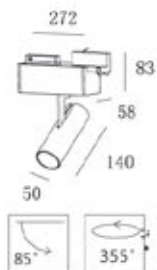

KL-SP00159

Specification	14W LED /3000K CRI 80/870lm
LED	CREE PHILIPS LUMILEDS
IP Rating	IP20
Voltage	220-240V
Beam Angle	20°/40°/60°
Rotation	0-85°/355°
Material	Aluminum

Stick:

CE RoHS IP20

Jacket:

KL-SP00160

Specification	2x 14W LED /3000K CRI 80/870lm
LED	CREE PHILIPS LUMILEDS
IP Rating	IP20
Voltage	220-240V
Beam Angle	20°/40°/60°
Rotation	0-85°/355°
Material	Aluminum

CE RoHS IP20