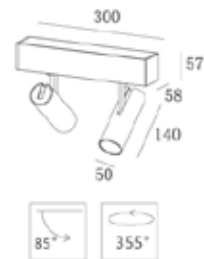

KL-SP00167

Specification	2x 14W LED /3000K CRI 80/870lm
LED	CREE PHILIPS LUMILEDS
IP Rating	IP20
Voltage	220-240V
Beam Angle	20°/40°/60°
Rotation	0-85°/355°
Material	Gypsum & Aluminum