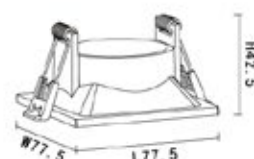

KL-SP00209

LAMP DETAILS

GU10 max 1x15W
Optional: LED

PRODUCT DETAILS

230V~50/60Hz
Material : Aluminum