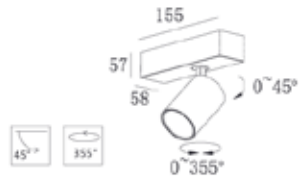

Housing Color:

Jacket: