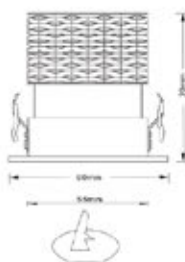

AZ-1004-8

Voltage	AC 220-240V
Power	8W
Beam Angle	15°/24°/36°/55°
Color	Gold/Black/White
Power Factor	0.5/0.9
Color Temperature	3000/4000/6000k
CRI	90
IP Rating	IP20
Material	Aluminum