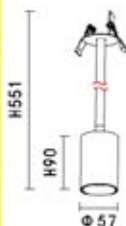

KL-SP00216-400

LAMP DETAILS

GU10 1X13W max
Optional: LED GU10

PRODUCT DETAILS

220-240V~50/60Hz
Material : Aluminum / Steel

PRODUCT SIZE / WEIGHT

0.32Kg
H: 551mm D: 57mm

- Body Color
- Black
 - White
 - Gold
 - Copper
- Reflector
- Copper
 - Black
 - White
 - Gold
 - Silver