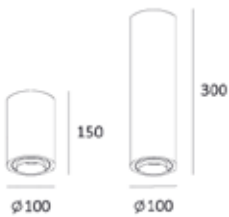

KL-SP00111 KL-SP00111L

Body Color	Black/White
Specification	9W LED 3000K/4000K/5000K, CRI 80/90
LED	CREE PHILIPS
IP Rating	IP20
Voltage	220-240V
Beam Angle	15°/25°/38°/60°
Material	Aluminum

Body Color:

UNIT: cm

— C0-C180 — C90-C170 — G0

OPTIONS:

LED POWER SUPPLY 250mA-DC/DIM

Body of luminaire is made of high quality aluminum, exquisite and fashion, with corrosion resistance surface treatment, can be white or black color. Offers a reflector with high reflectivity, can be different beam angles.

CE RoHS IP20

KL-SP00112 KL-SP00112L

Body Color	Black/White
Specification	9W LED 3000K/4000K/5000K, CRI 80/90
LED	CREE PHILIPS
IP Rating	IP20
Voltage	220-240V
Beam Angle	15°/25°/38°/60°
Material	Aluminum

Body Color:

CE RoHS IP20