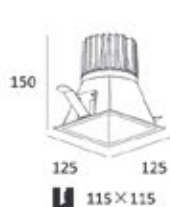

OPTIONS:
LED POWER SUPPLY 350-550mA-DC/DIM