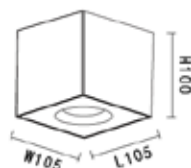

KL-SP00235

LAMP DETAILS
GU10 max 1x35W Optional: LED GU10
LED: 37V 250mA LED wattage : 9.25W
PRODUCT DETAILS
230V~50/60Hz Material : Aluminum
PRODUCT SIZE / WEIGHT
0.92Kg L: 105mm W: 105mm H: 100mm