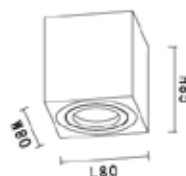

KL-SP00228

LAMP DETAILS
GU10 max 1x35W Optional: LED
PRODUCT DETAILS
230V~50/60Hz Material : Aluminum
PRODUCT SIZE / WEIGHT
0.32Kg L: 80mm W: 80mm H: 85mm