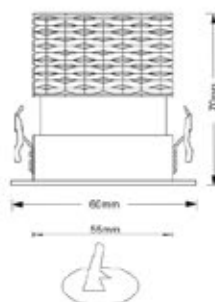

Voltage	AC 220-240V
Power	8W
Beam Angle	15°/24°/36°/55°
Color	Gold/Black/White
Power Factor	0.5/0.9
Color Temperature	3000/4000/6000k
CRI	90
IP Rating	IP20
Material	Aluminum