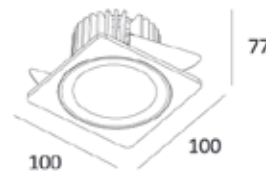

KL-SP00098

75

Body Color:

Panel Color:

CREE PHILIPS