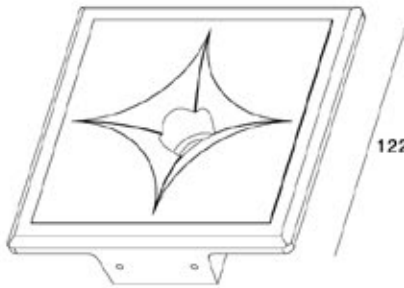

KL-SP00019