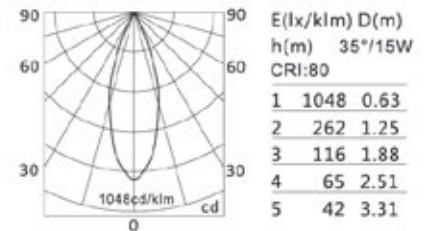

OPTIONS:
LED POWER SUPPLY 350-550mA-DC/DIM

KL-SP00143

Reflector Color	Black/White/Matt gold/Blue
Specification	18.5W LED 3000K/4000K/5000K, CRI 80/90
LED	CREE PHILIPS CITIZEN
IP Rating	IP20 / IP 44
Voltage	220-240V
Beam Angle	40°
Material	Aluminum