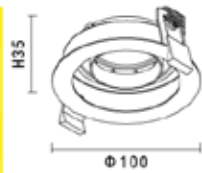

230V~50/60Hz
Material : Aluminum / Steel

PRODUCT SIZE / WEIGHT

0.12Kg
L: 77.5 W: 150.5mm H: 42.5mm

-  black
-  white
-  gold
-  copper

KL-SP00211

LAMP DETAILS
GU10 1X13W max Optional: LED GU10
PRODUCT DETAILS
220-240V~50/60Hz Material : Aluminum / Steel
PRODUCT SIZE / WEIGHT
0.12Kg H: 35mm D: 100mm