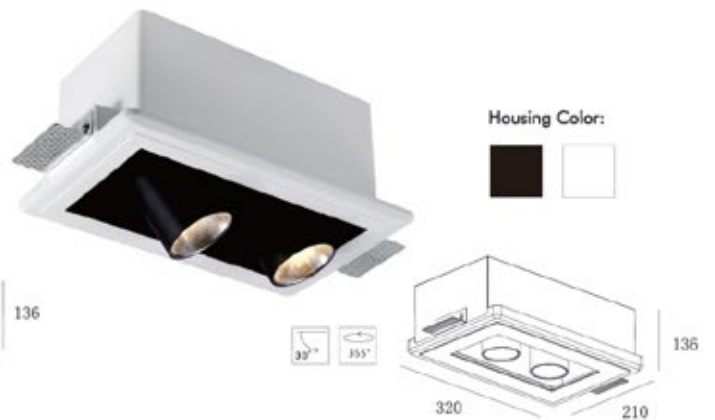

Housing Color:

Jacket:

CE RoHS IP20

KL-SP00180

Housing Color	Black/White
JacketColor	Black/White/Matt
Specification	2x10 LED / 3000K/ CRI90/ 1800lm
LED	CREE PHILIPS
IP Rating	IP20
Voltage	220-240V
Beam Angle	20°/40°/60°
Rotation	0-45°/355°
Material	Gypsum & Aluminum