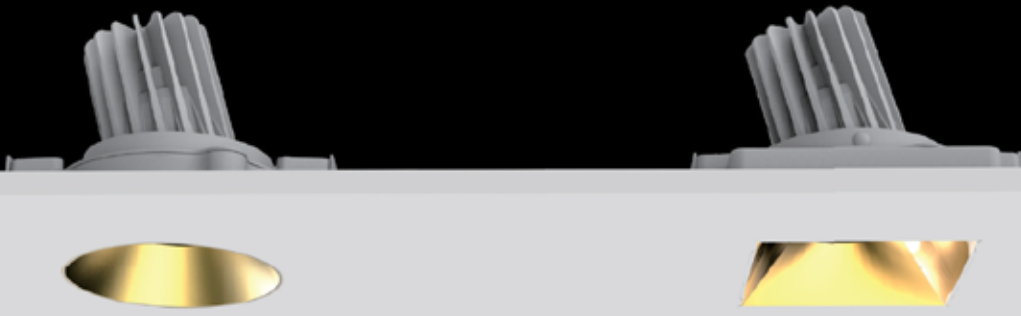

LIGHT ALERTING DEVICES:

KL-SP00005

Voltage	220-240V / 12V
Frequency	50Hz
Lamp Holder	GU10 / GU5.3
Wattage	MAX LED 13W
Adjustable Angle	30°

KL-SP00006

Voltage	220-240V / 12V
Frequency	50Hz
Lamp Holder	GU10 / GU5.3
Wattage	MAX LED 13W
Adjustable Angle	30°