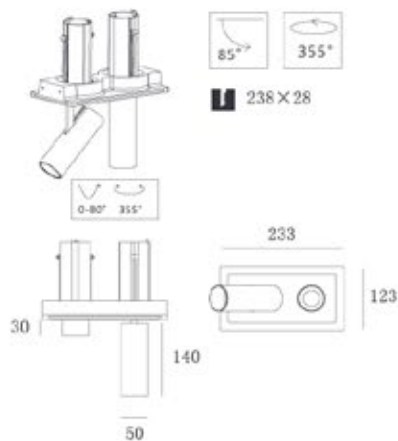

Stick:

Jacket:

Stick:

Jacket:

KL-SP00158

Specification	2x 14W LED /3000K CRI 80/870lm
LED	CREE PHILIPS LUMILEDS
IP Rating	IP20
Voltage	220-240V
Beam Angle	20°/40°/60°
Rotation	0-85°/355°
Material	Gypsum & Aluminum