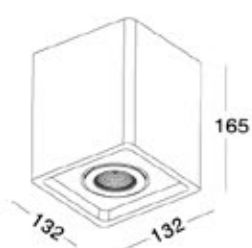

KL-SP00062

Voltage	Frequency	Light Source	Wattage
220-240V	50Hz	GU10	MAX 50W