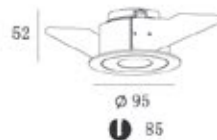

KL-SP00147

Trim Color	Black/White
Reflector Color	Matt gold/Blue
Specification	1x 10W LED MR16/3000K CRI 80/800lm
LED	CREE
IP Rating	IP20
Voltage	220-240V
Beam Angle	20°/40°/60°
Material	Die-casting Aluminum

CE RoHS IP20