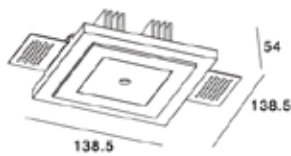

217x120 mm

253x153 mm

258x158 mm

Voltage	Frequency	Light Source	Wattage
220-240V 12v	50Hz	GU10 GU5.3	MAX 2X50W

KL-SP00041

KL-SP00042

KL-SP00043

Voltage	Frequency	Light Source	Wattage
220-240V 12v	50Hz	LOB 1507	11 W