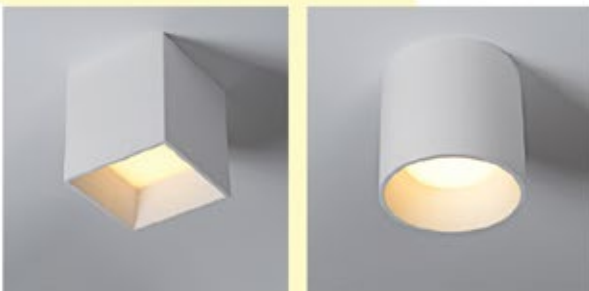

KL-SP00055

Voltage	Frequency	Light Source	Wattage
220-240V 12v	50Hz	GU10 GU5.3	MAX 50W

SURFACE MOUNTED CEILING LAMP

KL-SP00056

KL-SP00057

KL-SP00058

KL-SP00059

Color/Material: