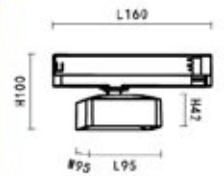

PRODUCT SIZE / WEIGHT

0.42Kg
L: 96mm H:100mm W:96mm