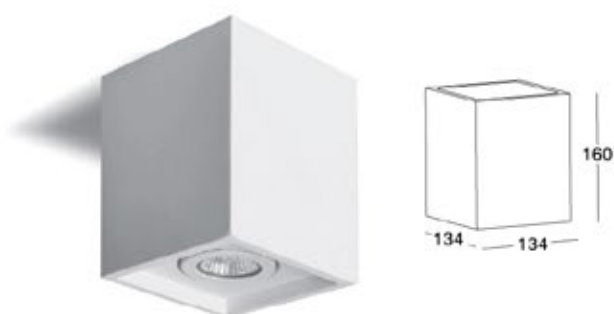

Color/Material:

KL-SP00054