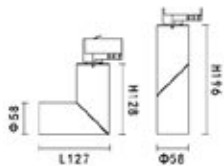

0.24Kg
H:130mm D:54.5mm

KL-SP00278

LAMP DETAILS
LED: 36V 150mA LED wattage : 26W
PRODUCT DETAILS
230V-50/60Hz Total wattage: 6.5W Material : Aluminum
PRODUCT SIZE / WEIGHT
0.3Kg H:160mm D:40mm

- black
- white
- gold
- copper