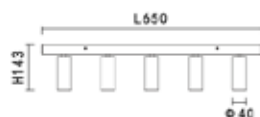

PRODUCT SIZE / WEIGHT

0.56Kg
H:143mm D:40mm W:40mm L:650mm