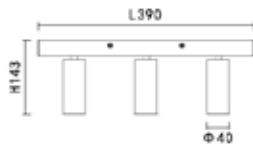

KL-SP00255

LAMP DETAILS

3*LED: 36V 180mA
LED wattage : 19.5W

PRODUCT DETAILS

220-240V~50/60Hz
Total wattage: 21W
Material : Aluminum/Steel

PRODUCT SIZE / WEIGHT

0.82Kg
W:40mm H:143mm D:40mm L: 390mm