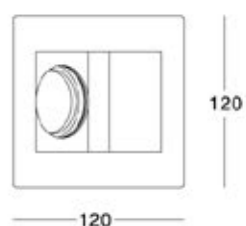

KL-SP00029

123x123 mm

Voltage	Frequency	Light Source	Wattage
220-240V 12v	50Hz	GU10 GU5.3	MAX 35W