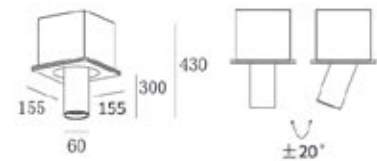

KL-SP00189

Product Size	155x155x230
Specification	MR16/MAX 50W/3000K
Stick Color	Black / White
IP Rating	IP20
Voltage	220-240V
Beam Angle	20°/40°/60°
Rotation	0-20°
Material	Gypsum & Aluminum