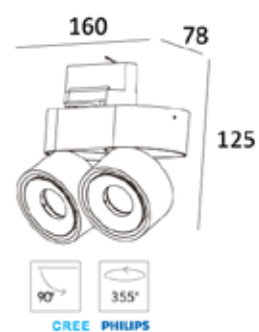

KL-SP00093D

Body Color:

Voltage	Power	Color Temperature	Luminous Flux	Beam Angles	CRI	IP rating	Material
220-240V	2*9.5W	3000K/4000K/6000K	870 lm	15°/24°/36°	80/90	IP 20	Die-cast Aluminum